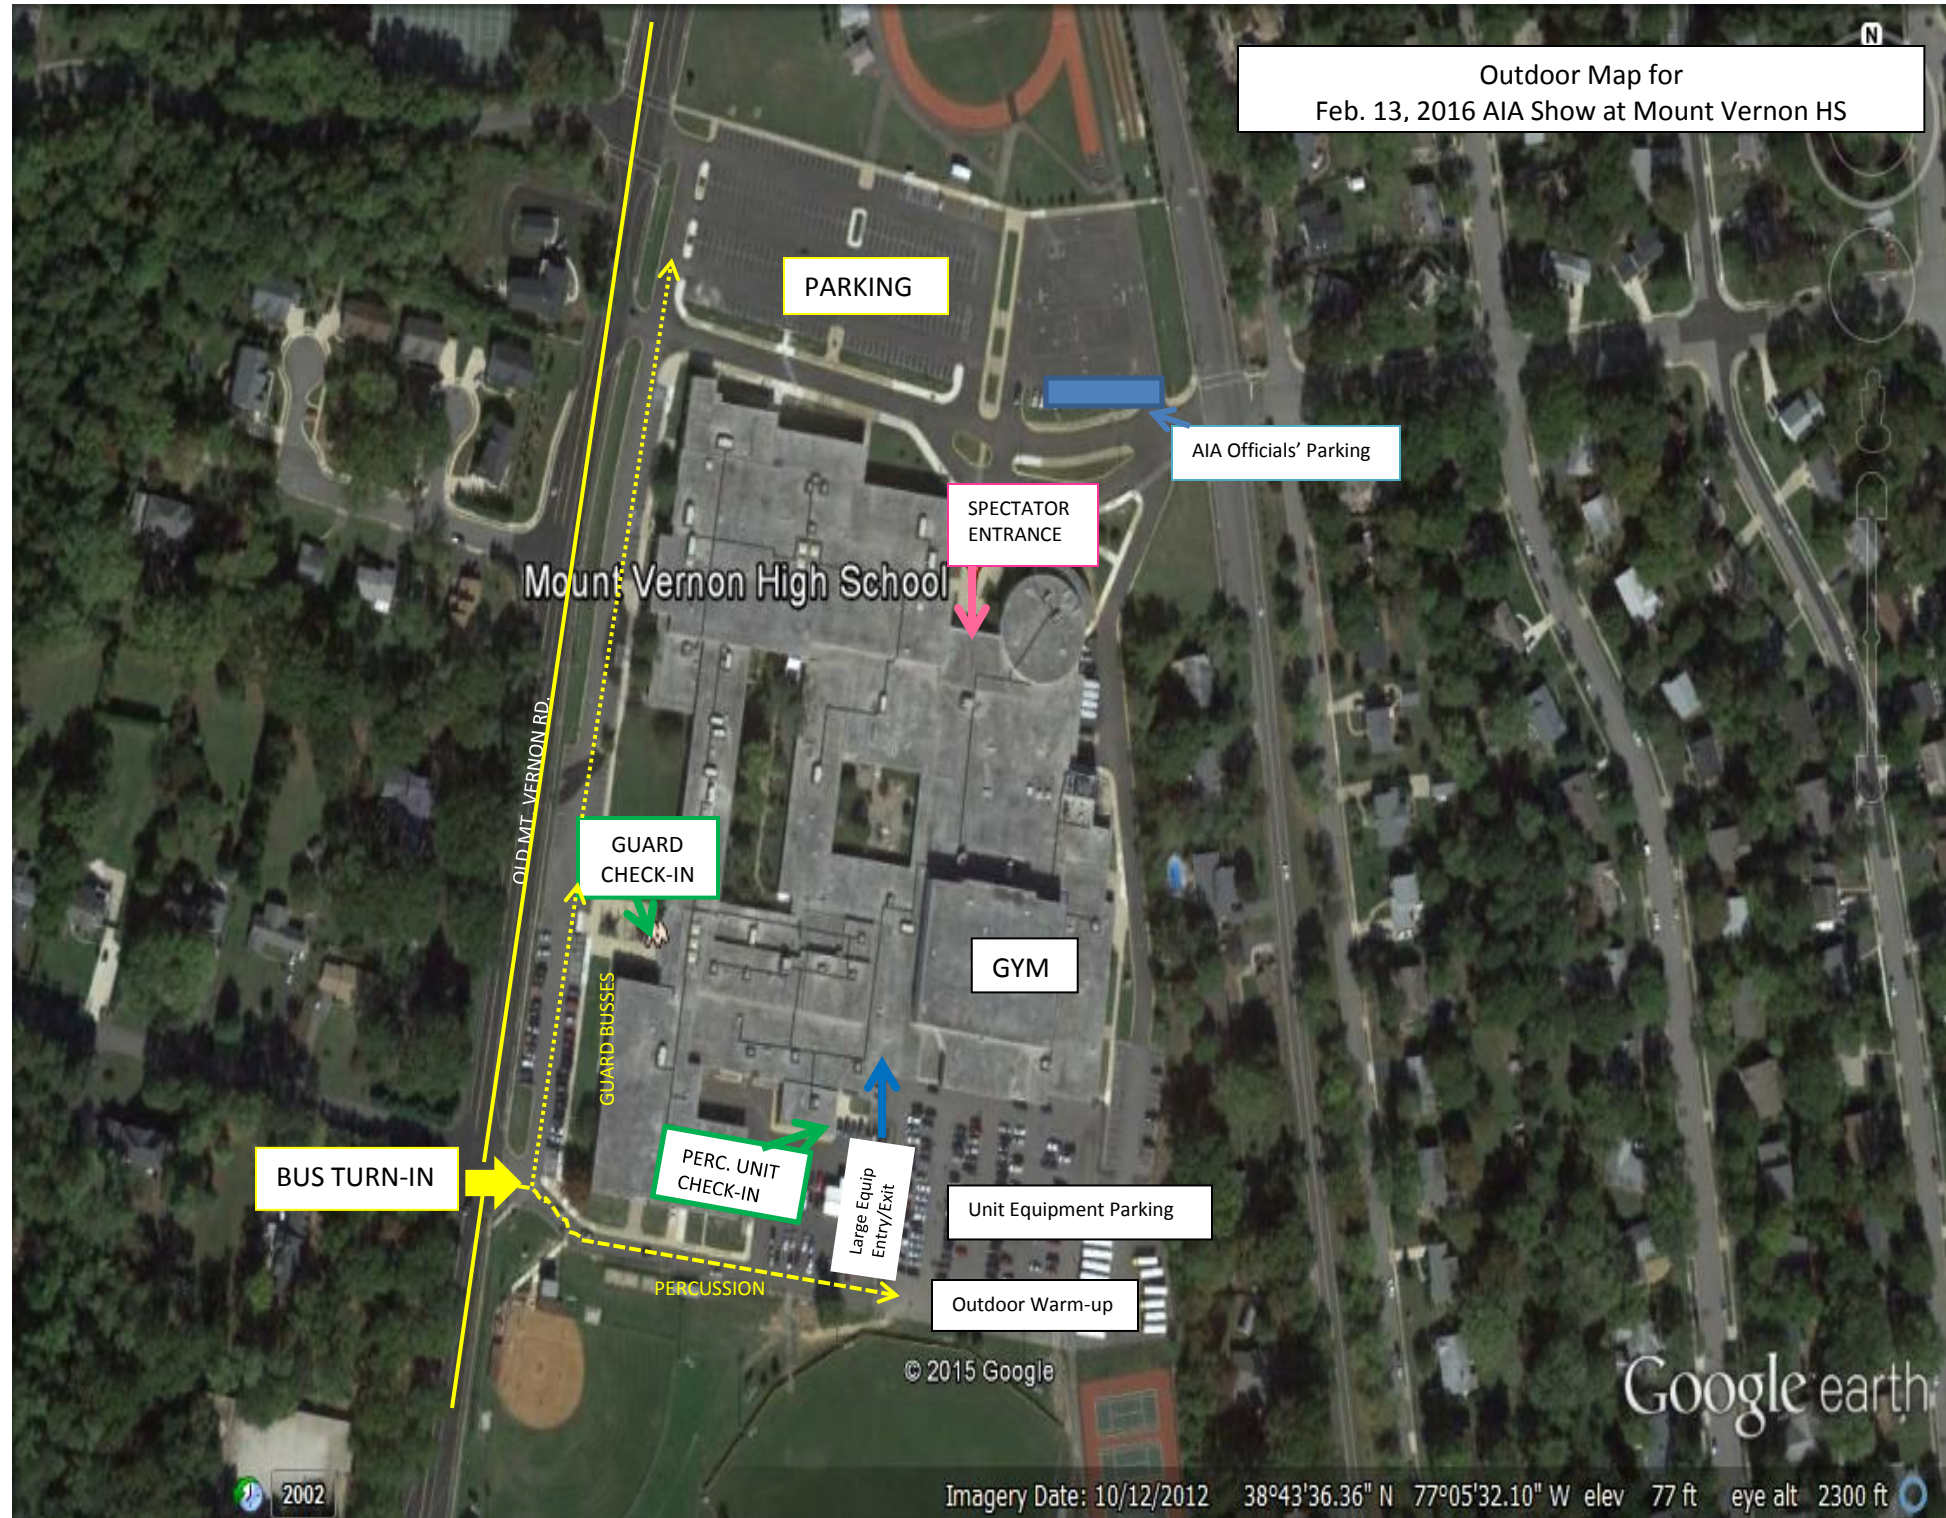

Outdoor Map for
Feb. 13, 2016 AIA Show at Mount Vernon HS

PARKING

AIA Officials' Parking

SPECTATOR
ENTRANCE

Mount Vernon High School

GUARD
CHECK-IN

GYM

BUS TURN-IN

PERC. UNIT
CHECK-IN

Large Equip
Entry/Exit

Unit Equipment Parking

Outdoor Warm-up

PERCUSSION

GUARD BUSES

© 2015 Google

Google earth

2002

Imagery Date: 10/12/2012 38°43'36.36" N 77°05'32.10" W elev 77 ft eye alt 2300 ft