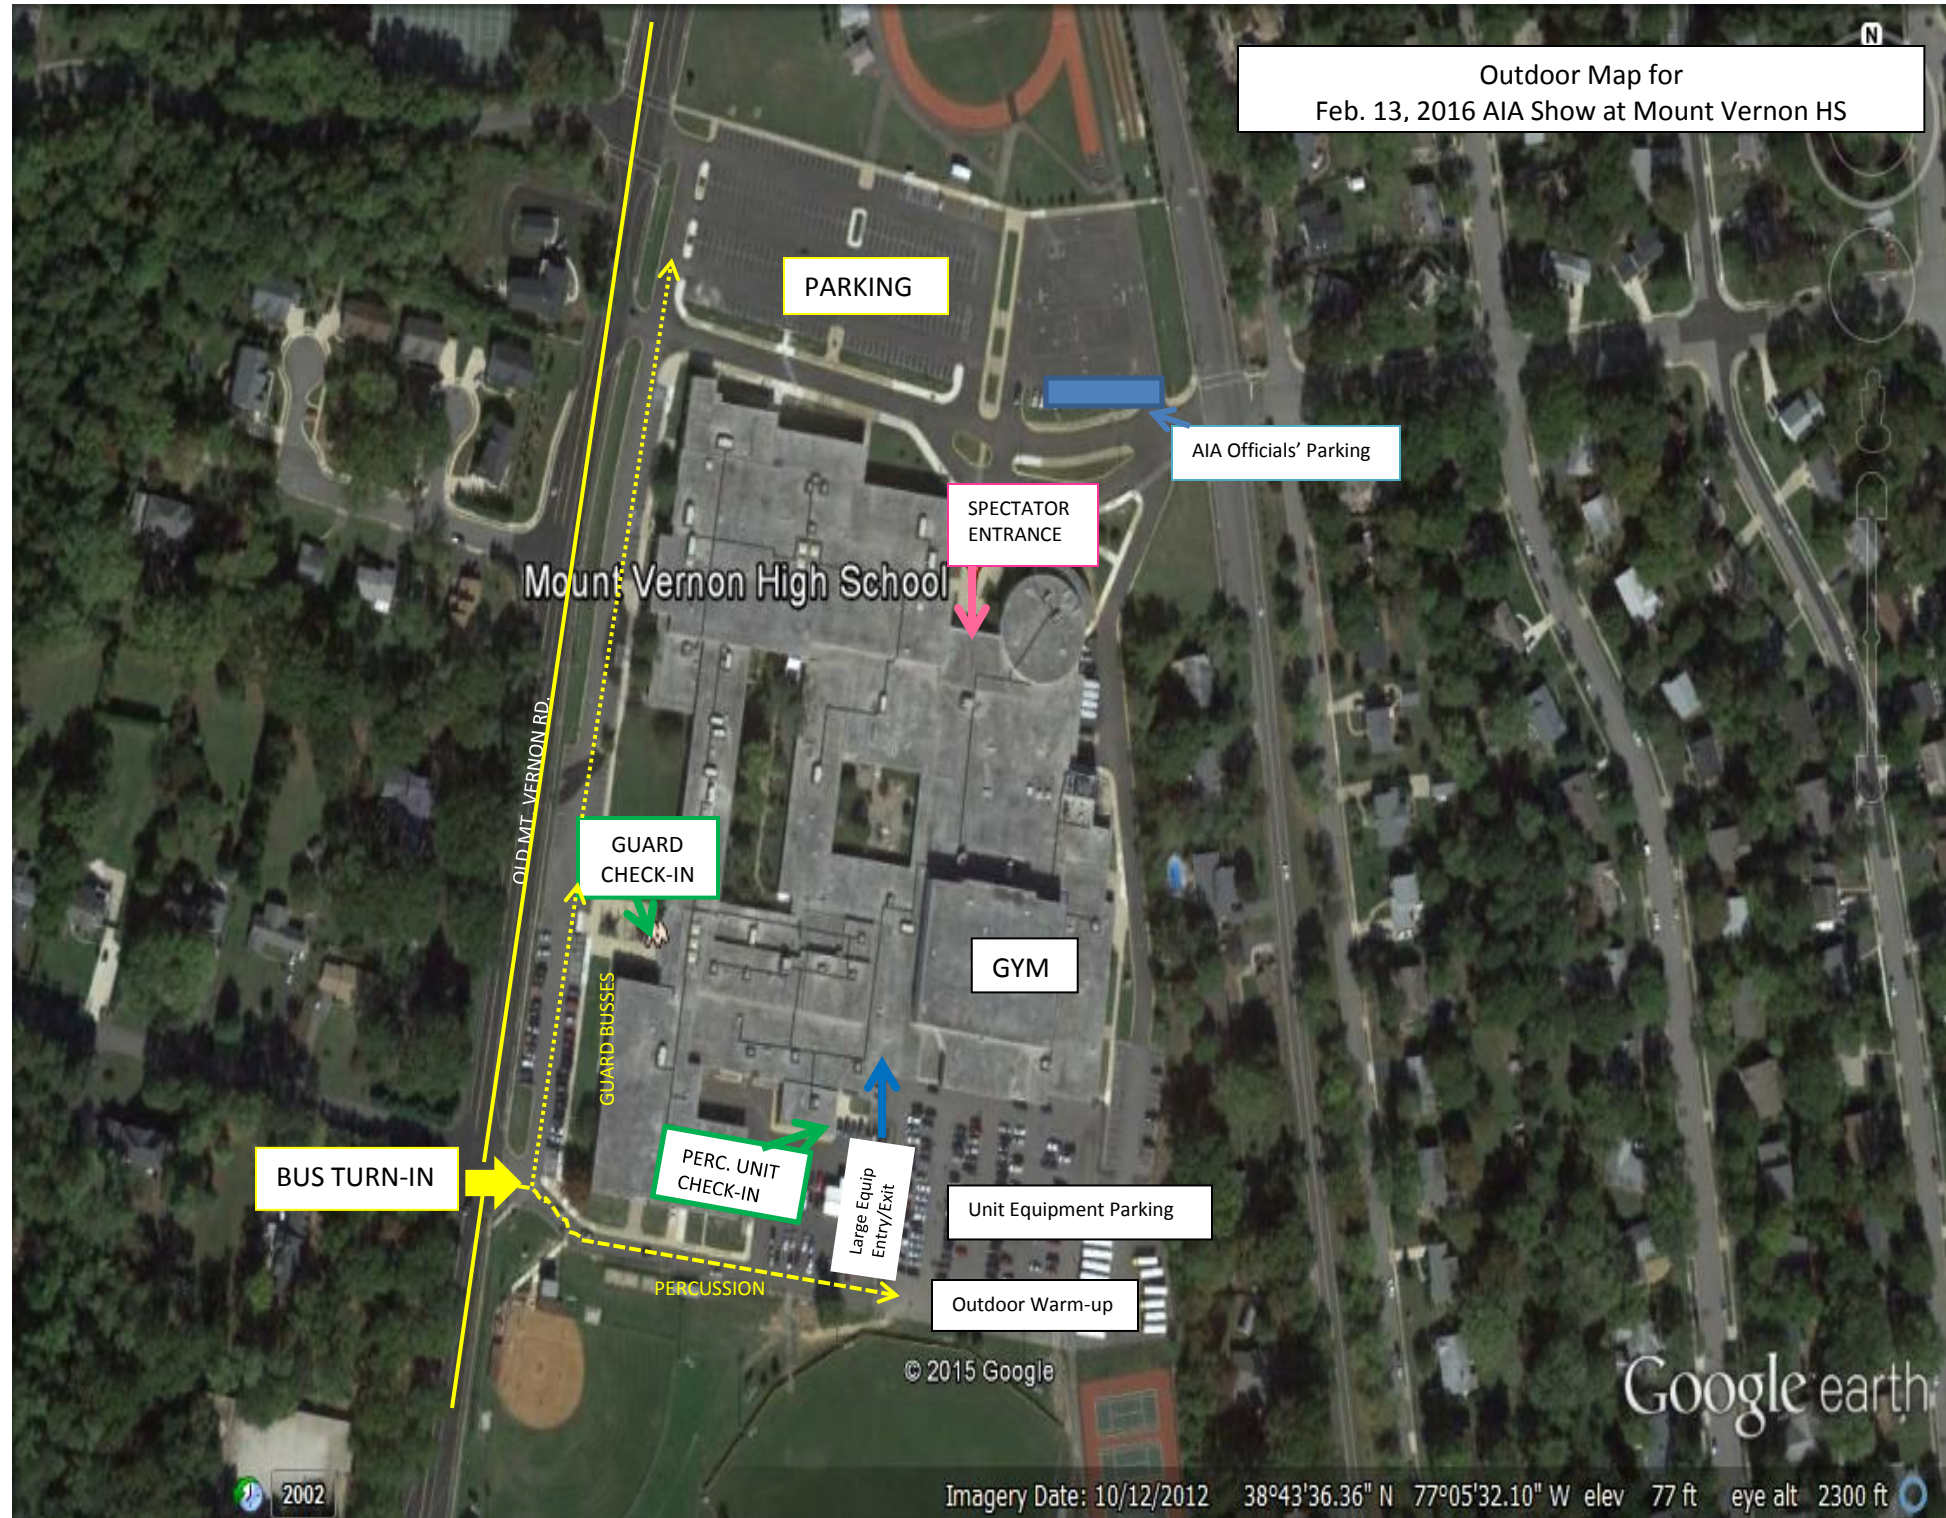

Outdoor Map for
Feb. 13, 2016 AIA Show at Mount Vernon HS

BUS TURN-IN

PARKING

AIA Officials' Parking

SPECTATOR ENTRANCE

Mount Vernon High School

GUARD CHECK-IN

GYM

GUARD BUSES

PERC. UNIT CHECK-IN

Large Equip Entry/Exit

Unit Equipment Parking

Outdoor Warm-up

PERCUSSION

OLD MT. VERNON RD.

© 2015 Google

Google earth

2002

Imagery Date: 10/12/2012 38°43'36.36" N 77°05'32.10" W elev 77 ft eye alt 2300 ft