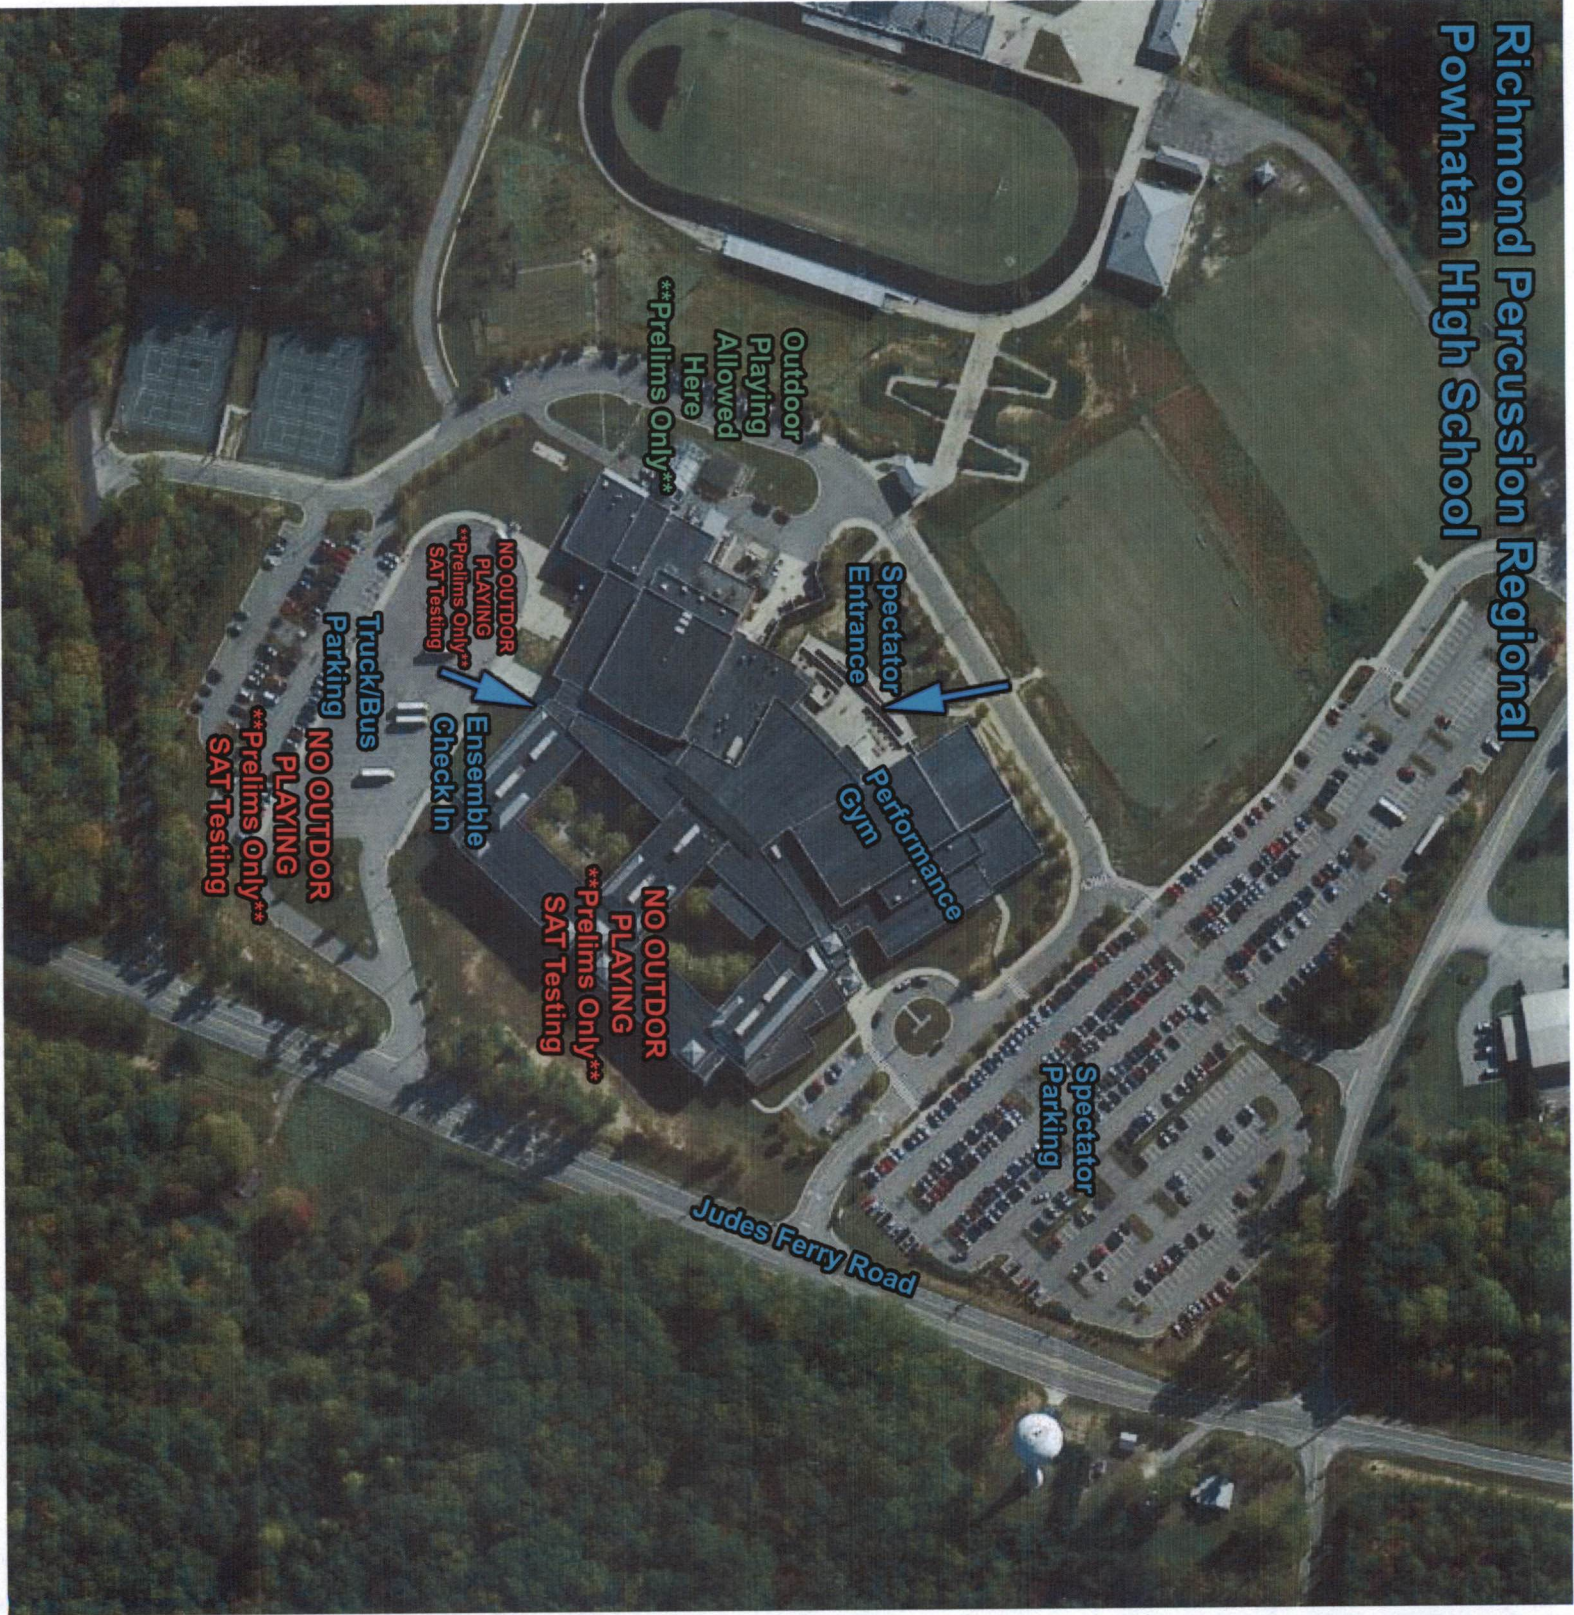

Richmond Percussion Regional Powhatan High School

Outdoor Playing Allowed Here
Prelims Only

Spectator Entrance

Performance Gym

Spectator Parking

Judes Ferry Road

NO OUTDOOR PLAYING
Prelims Only
SAT Testing

Ensemble CheckIn

NO OUTDOOR PLAYING
Prelims Only
SAT Testing

NO OUTDOOR PLAYING
Prelims Only
SAT Testing

Truck/Bus Parking