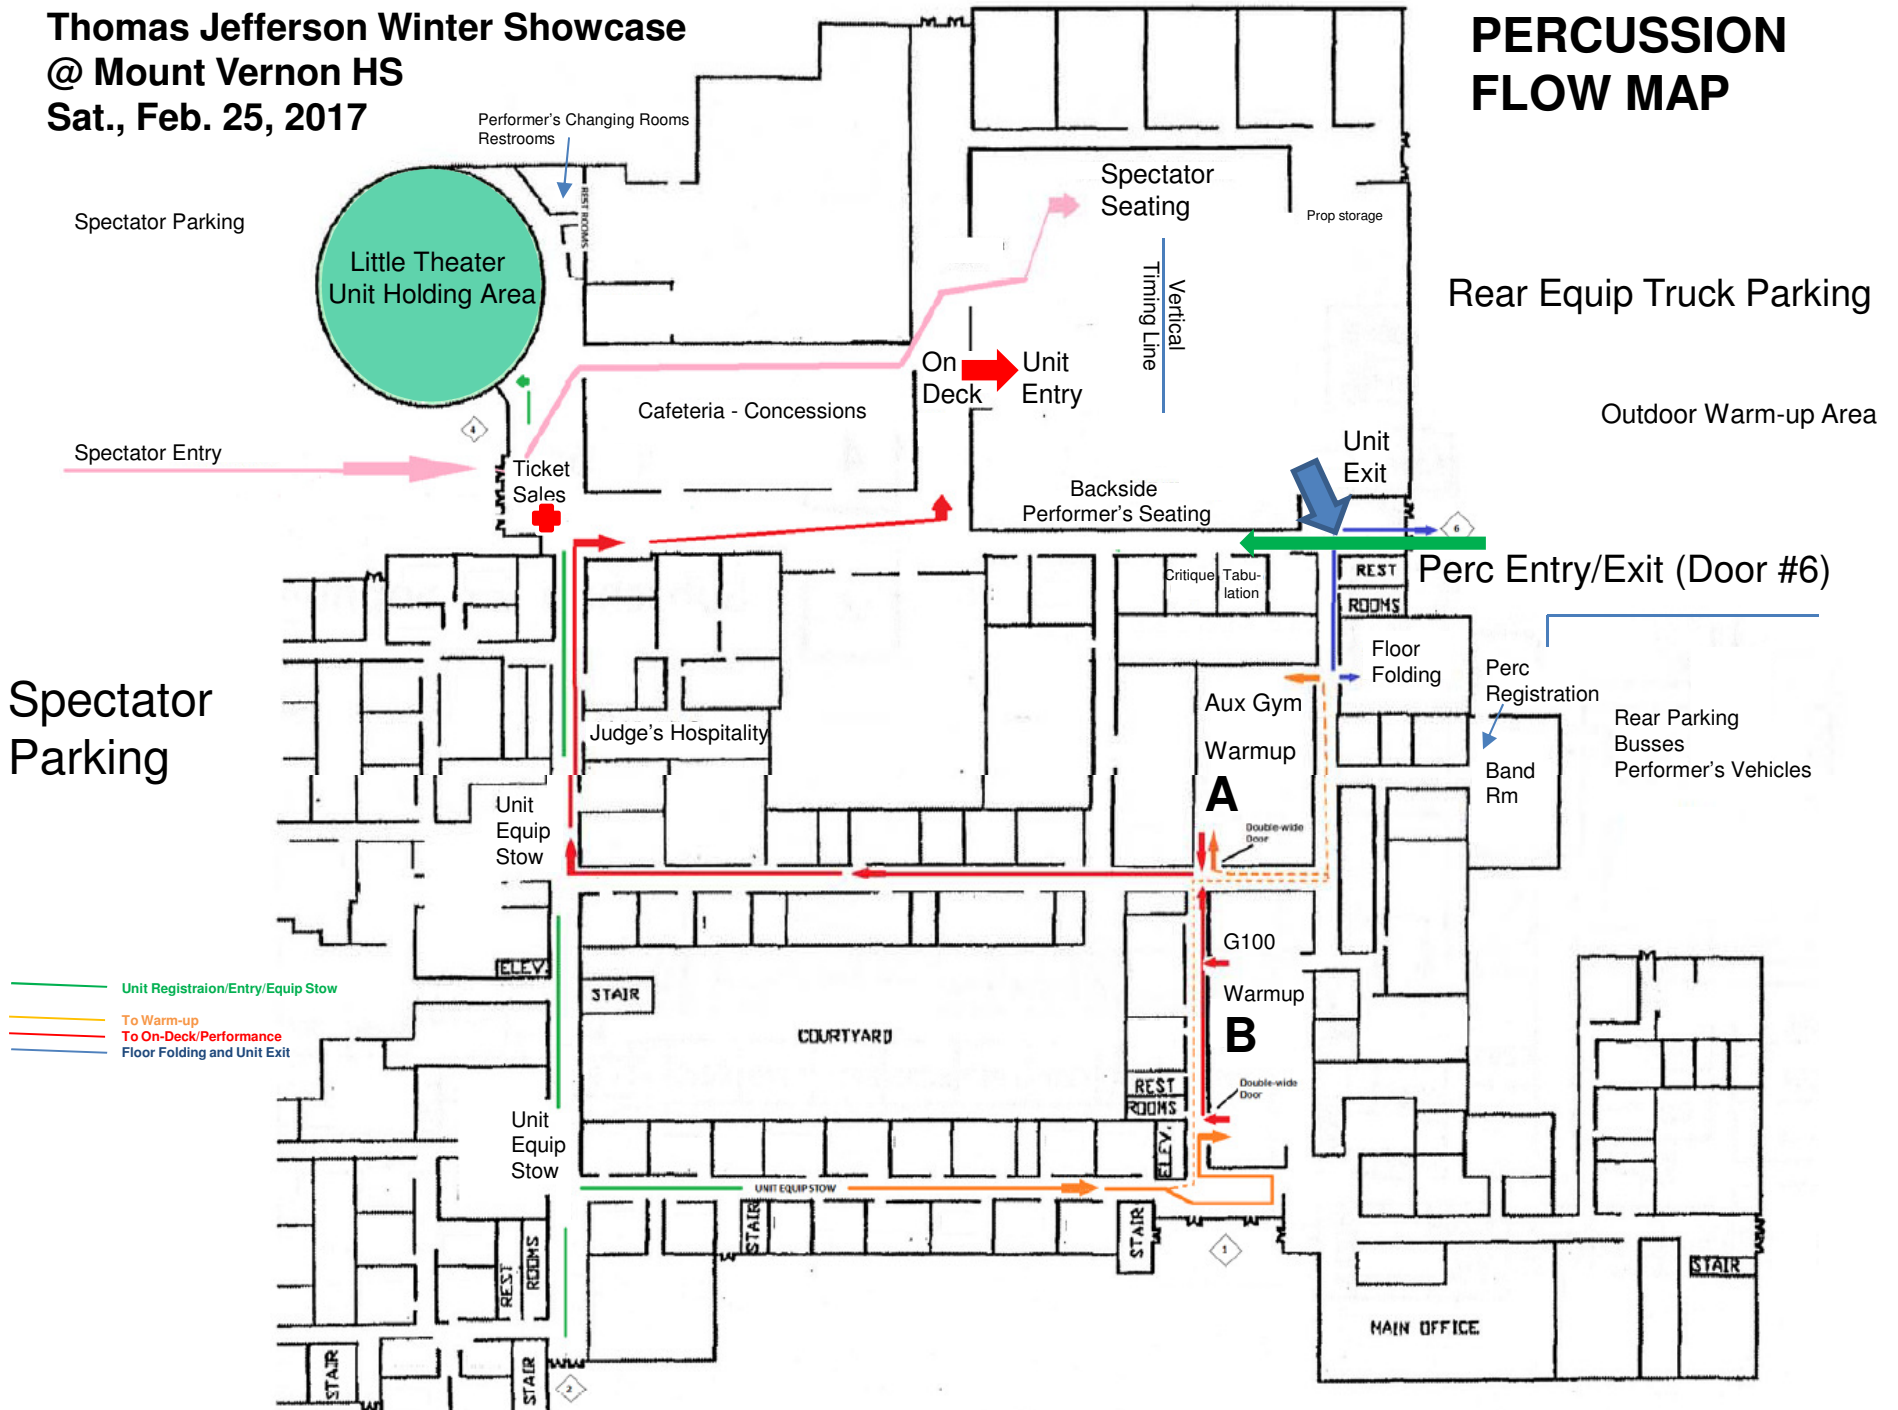

location name **Thomas Jefferson @ Mount Vernon High School**

Minimum Performance Area: 55' x 90'

Minimum Ceiling Height Lowest Point including beams/rafters

Are there any low-hanging obstructions? (Basketball/Volleyball nets?)
Note in red on diagram

Are the gym Entry/Exit doors Single-Wide, Double-Wide, or Double-Wide with non removable bar?

Exact dimensions of Entry/Exit door to be used at the show

Thomas Jefferson Winter Showcase
@ Mount Vernon HS
8515 Old Mount Vernon Rd., Alexandria, VA 22309

Saturday, February 25, 2017

**Thomas Jefferson Winter Showcase
@ Mount Vernon HS
Sat., Feb. 25, 2017**

**PERCUSSION
FLOW MAP**

**Thomas Jefferson Winter Showcase
@ Mount Vernon HS
Sat., Feb. 25, 2017**

**COLORGUARD
FLOW MAP**