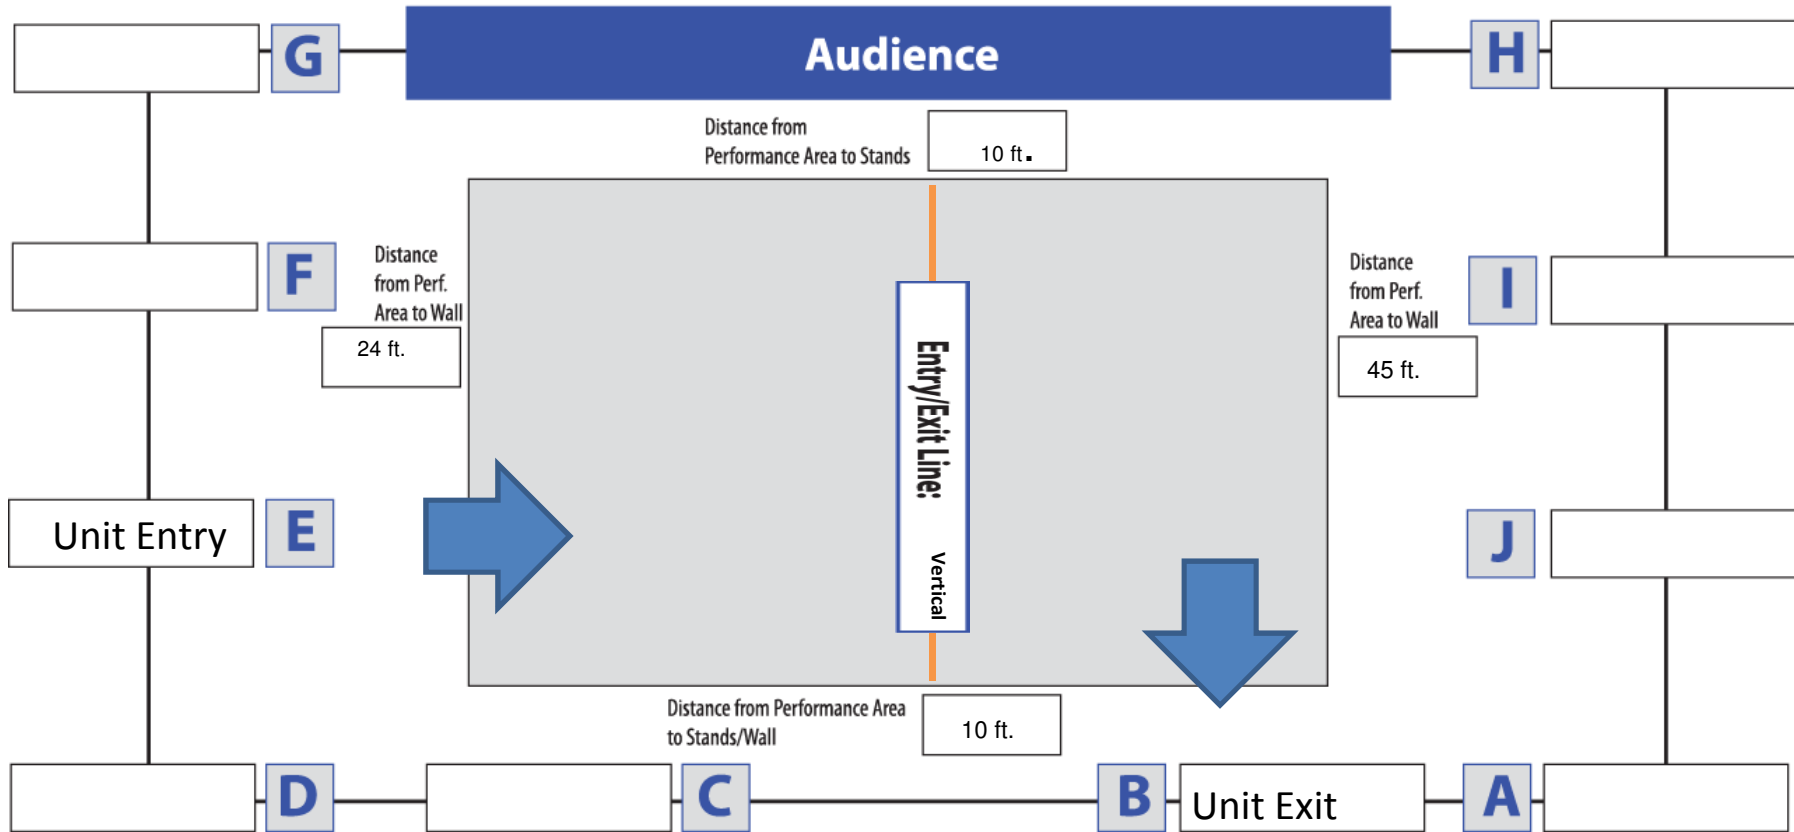

location name **Thomas Jefferson @ Mount Vernon High School**

Minimum Performance Area: 55' x 90'

Minimum Ceiling Height Lowest Point including beams/rafters

Are there any low-hanging obstructions? (Basketball/Volleyball nets?)
Note in red on diagram

Are the gym Entry/Exit doors Single-Wide, Double-Wide, or Double-Wide with non removable bar?

Exact dimensions of Entry/Exit door to be used at the show

Thomas Jefferson Winter Showcase
@ Mount Vernon HS
8515 Old Mount Vernon Rd., Alexandria, VA 22309