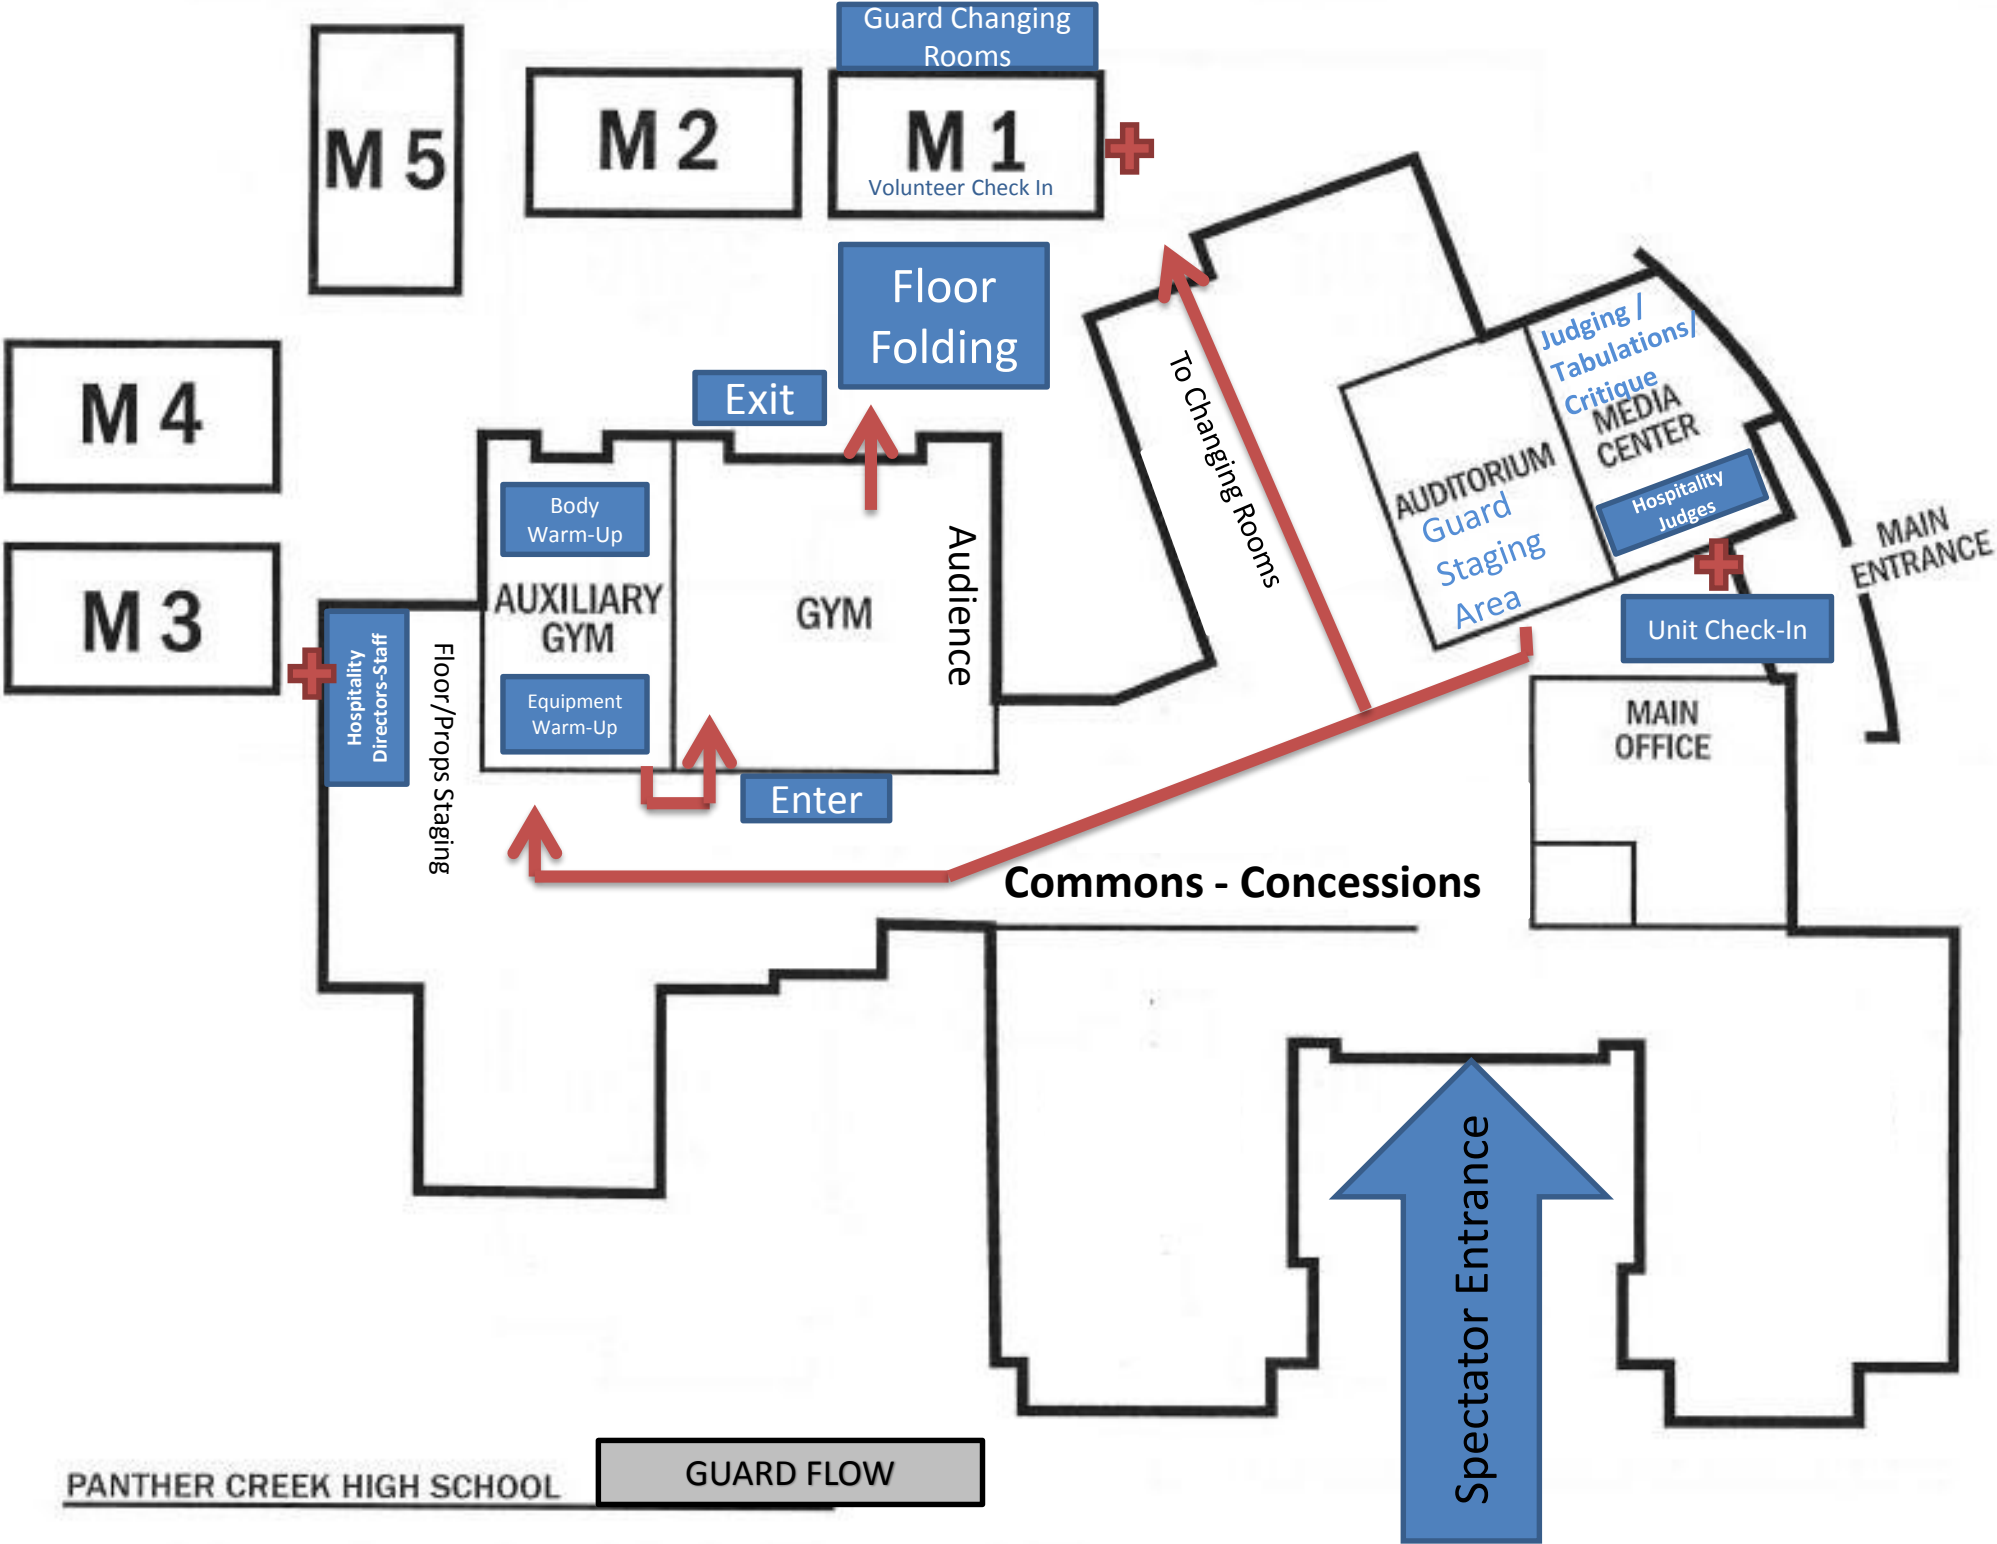

Volunteer Parking

Board / Judges Parking

Guard Floor

Small Gym  
Gym

Floor Folding

Drumline Equip.

Spectators Entrance

Panther Creek High School

Equipment Truck/  
Bus Parking

Unit-Performers Parking

Unit-Performers Check-In/Registration

McCrimmon Pkwy

McCrimmon Pkwy

Spectator/Performers Parking

Equipment Truck/Bus Entrance & Parking

Guard Changing Rooms

M 5

M 2

M 1  
Volunteer Check In

M 4

M 3

Floor Folding

Exit

Body Warm-Up

# PC Indoor Breakout Locations

All Gym Areas: Time Monitors, Door Keepers, Crowd Control, Hall Traffic, Floor Folding	Large Gym  Jon Swofford
Chaperones: Auditorium, Band Room, Unit Check In, Ticket Entrances, Restroom - Hospitality Hall	Front of Auditorium Dana Minnick
Concessions: Sales and Monitors	Commons Area (Main Concession windows) Anne Kimmel, Ken Bruns; Beth Bardeaux, Bob Young
Set-Up Friday Night	Band room David Robinson
Hospitality	Commons (center of table area) Stephanie Hirschy, Lorrie Schnurman, Jennifer Tuttle
Judging/Tabulations – Tabulators/Runners	Media Center (outside entrance) Marty/Cathy Howard
Operations & Parking, Changing Room Monitors, Teardown/Cleanup	Large Gym Dan/Jessica Smith
Vendor sales, Video sales and Bake Sale	Commons Area (near stairs to 2 <sup>nd</sup> Level) Karen Smedley, Terri Westphal, Don Fisher
Ticket Sales & Performer Registration	Student Services (near Student Entrance) Karyn Davis
Volunteers (Check-In MOD1)	Back of Auditorium Susan Allison, Sharon Yula, Dayana Hering