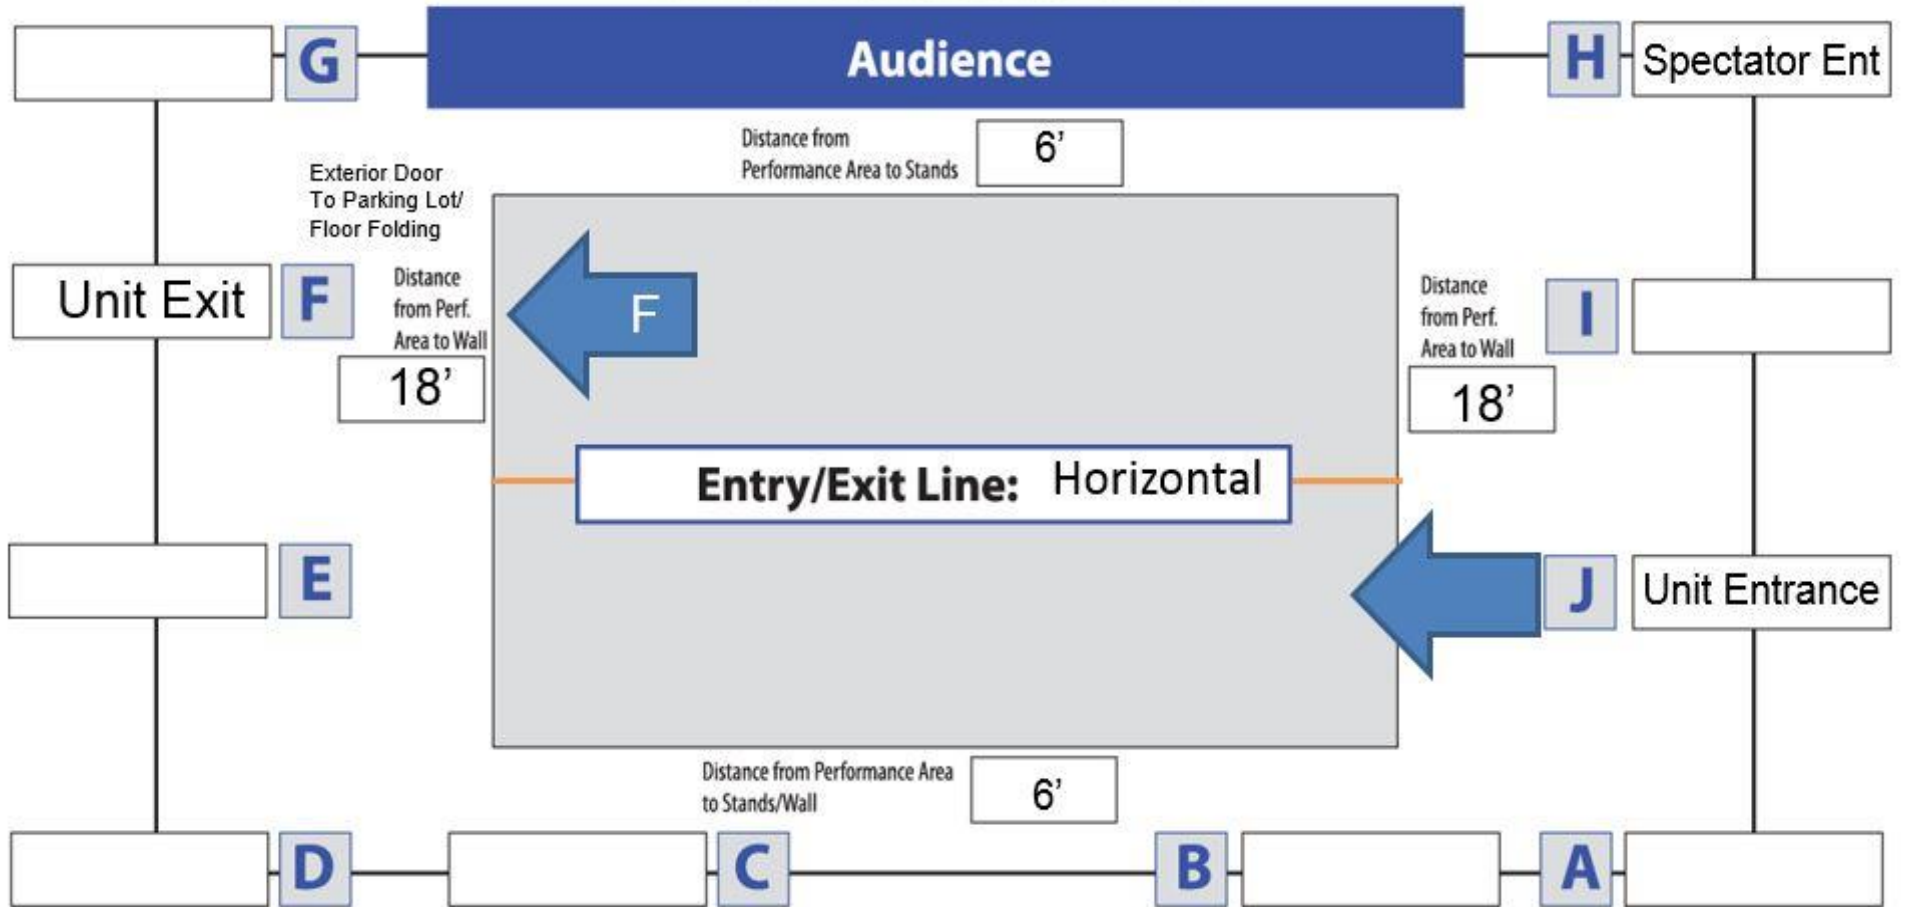

MAIN ENTRANCE

Unit Check-In

Hospitality Directors-Staff

Floor/Props Staging

Enter

MAIN OFFICE

Commons - Concessions

Spectator Entrance

PANTHER CREEK HIGH SCHOOL

GUARD FLOW

location name Panther Creek High School

Minimum Performance Area: 55' x 90'

Minimum Ceiling Height Lowest Point including beams/rafters

Are there any low-hanging obstructors? (Basketball/Volleyball nets?)   
Note in red on diagram

Are the gym Entry/Exit doors Single-Wide, Double-Wide, or Double-Wide with non removable bar?

Exact dimensions of Entry/Exit door to be used at the show

PANTHER CREEK HIGH SCHOOL

Volunteer Flow

Outside – Parking Welcome and Attendants