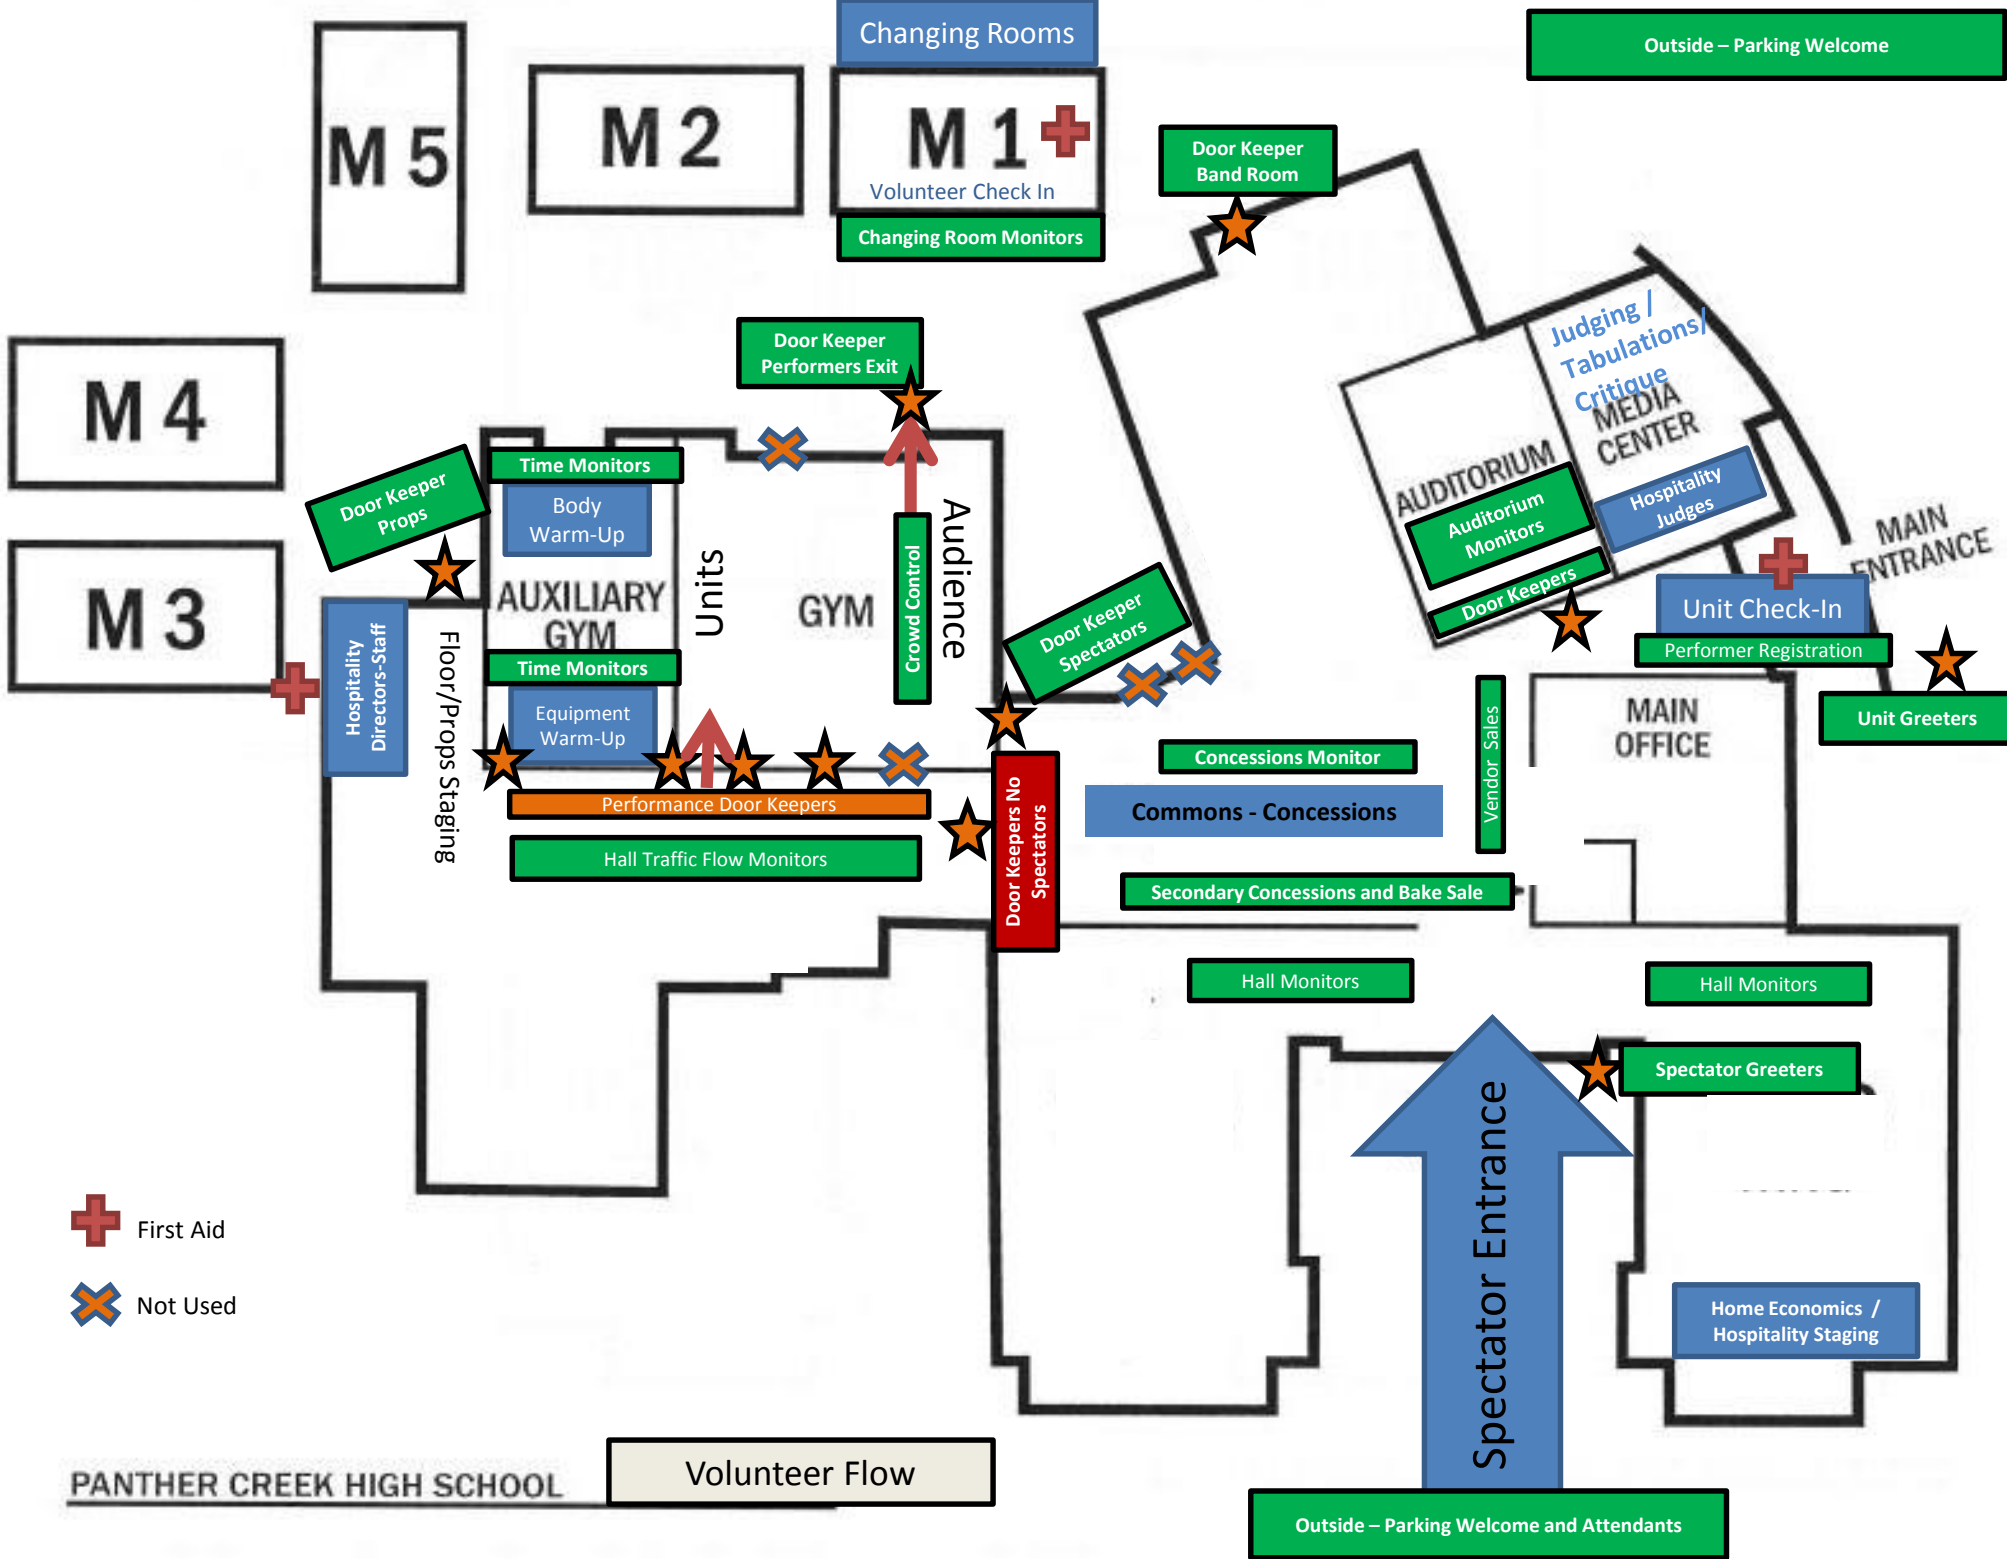

MAIN ENTRANCE

Unit Check-In

Hospitality Directors-Staff

Floor/Props Staging

Enter

MAIN OFFICE

Commons - Concessions

Spectator Entrance

PANTHER CREEK HIGH SCHOOL

GUARD FLOW

location name Panther Creek High School

Minimum Performance Area: 55' x 90'

Minimum Ceiling Height Lowest Point including beams/rafters

Are there any low-hanging obstructors? (Basketball/Volleyball nets?)   
Note in red on diagram

Are the gym Entry/Exit doors Single-Wide, Double-Wide, or Double-Wide with non removable bar?

Exact dimensions of Entry/Exit door to be used at the show

PANTHER CREEK HIGH SCHOOL

Volunteer Flow

Outside – Parking Welcome and Attendants

# PC Indoor Breakout Locations

All Gym Areas: Time Monitors, Door Keepers, Crowd Control, Hall Traffic, Floor Folding	Large Gym  Jon Swofford
Chaperones: Auditorium, Band Room, Unit Check In, Ticket Entrances, Restroom - Hospitality Hall	Front of Auditorium Dana Minnick
Concessions: Sales and Monitors	Commons Area (Main Concession windows) Anne Kimmel, Ken Bruns; Beth Bardeaux, Bob Young
Set-Up Friday Night	Band room David Robinson
Hospitality	Commons (center of table area) Stephanie Hirschy, Lorrie Schnurman, Jennifer Tuttle
Judging/Tabulations – Tabulators/Runners	Media Center (outside entrance) Marty/Cathy Howard
Operations & Parking, Changing Room Monitors, Teardown/Cleanup	Large Gym Dan/Jessica Smith
Vendor sales, Video sales and Bake Sale	Commons Area (near stairs to 2 <sup>nd</sup> Level) Karen Smedley, Terri Westphal, Don Fisher
Ticket Sales & Performer Registration	Student Services (near Student Entrance) Karyn Davis
Volunteers (Check-In MOD1)	Back of Auditorium Susan Allison, Sharon Yula, Dayana Hering