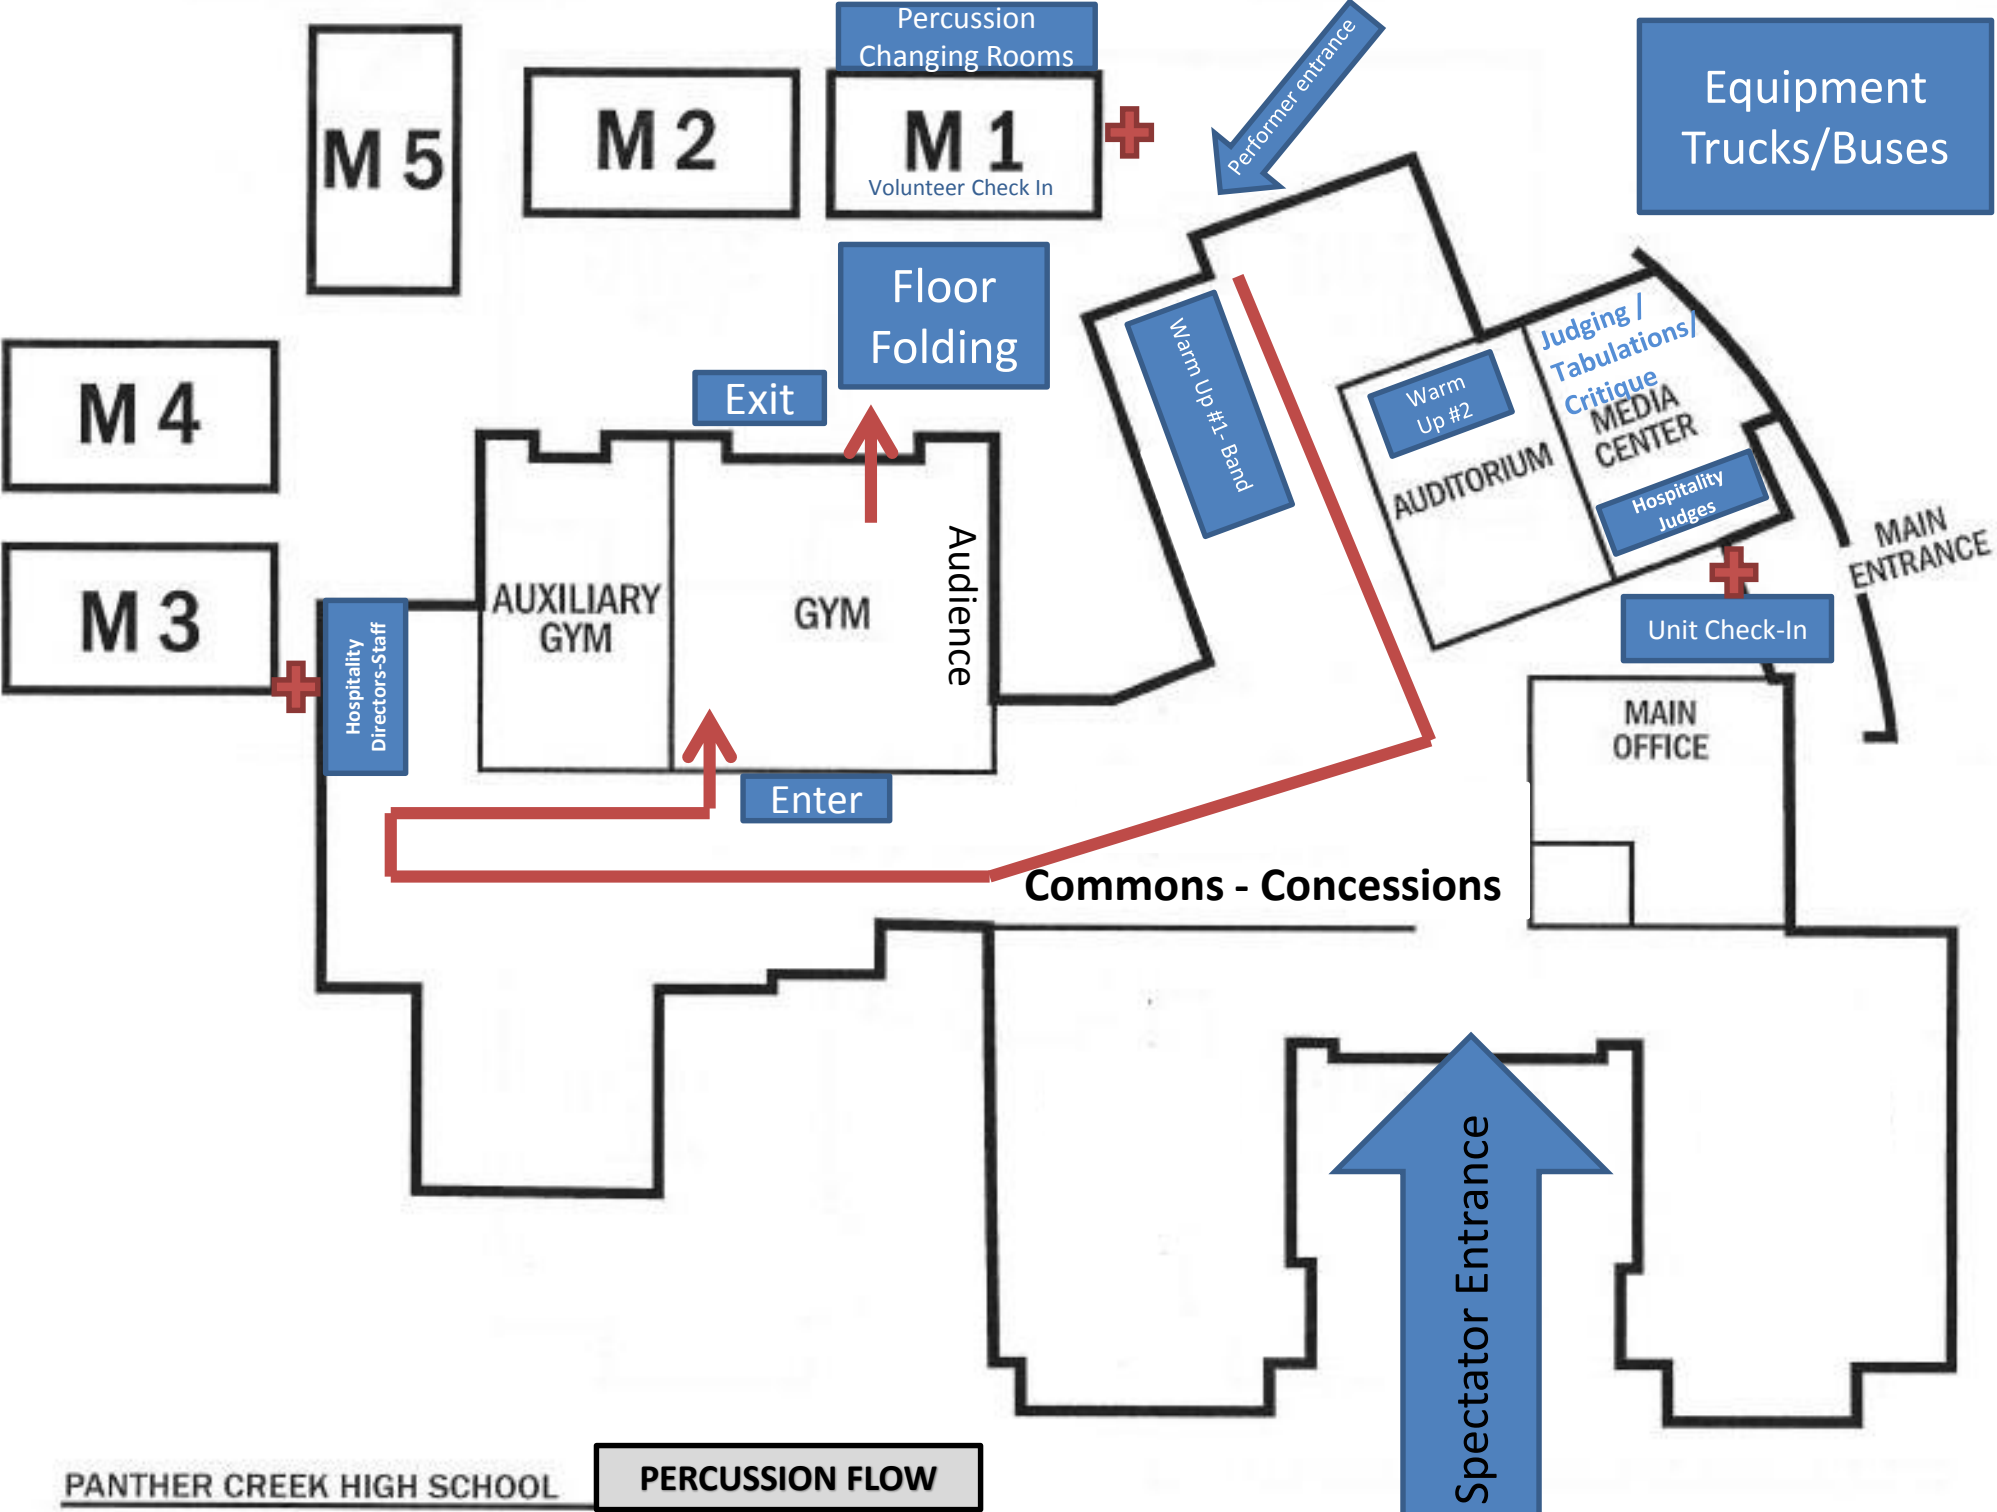

Volunteer Parking

Board / Judges Parking

Guard Floor

Small Gym  
Gym

Floor Folding

Drumline Equip.

Spectators Entrance

Panther Creek High School

Equipment Truck/  
Bus Parking

Unit-Performers Parking

Unit-Performers Check-In/Registration

McCrimmon Pkwy

McCrimmon Pkwy

Spectator/Performers Parking

Equipment Truck/Bus Entrance & Parking

Guard Changing Rooms

M 5

M 2

M 1  
Volunteer Check In

M 4

M 3

Floor Folding

Exit

Body Warm-Up

# PC Indoor Breakout Locations

All Gym Areas: Time Monitors, Door Keepers, Crowd Control, Hall Traffic, Floor Folding	Large Gym  Jon Swofford
Chaperones: Auditorium, Band Room, Unit Check In, Ticket Entrances, Restroom - Hospitality Hall	Front of Auditorium Dana Minnick
Concessions: Sales and Monitors	Commons Area (Main Concession windows) Anne Kimmel, Ken Bruns; Beth Bardeaux, Bob Young
Set-Up Friday Night	Band room David Robinson
Hospitality	Commons (center of table area) Stephanie Hirschy, Lorrie Schnurman, Jennifer Tuttle
Judging/Tabulations – Tabulators/Runners	Media Center (outside entrance) Marty/Cathy Howard
Operations & Parking, Changing Room Monitors, Teardown/Cleanup	Large Gym Dan/Jessica Smith
Vendor sales, Video sales and Bake Sale	Commons Area (near stairs to 2 <sup>nd</sup> Level) Karen Smedley, Terri Westphal, Don Fisher
Ticket Sales & Performer Registration	Student Services (near Student Entrance) Karyn Davis
Volunteers (Check-In MOD1)	Back of Auditorium Susan Allison, Sharon Yula, Dayana Hering