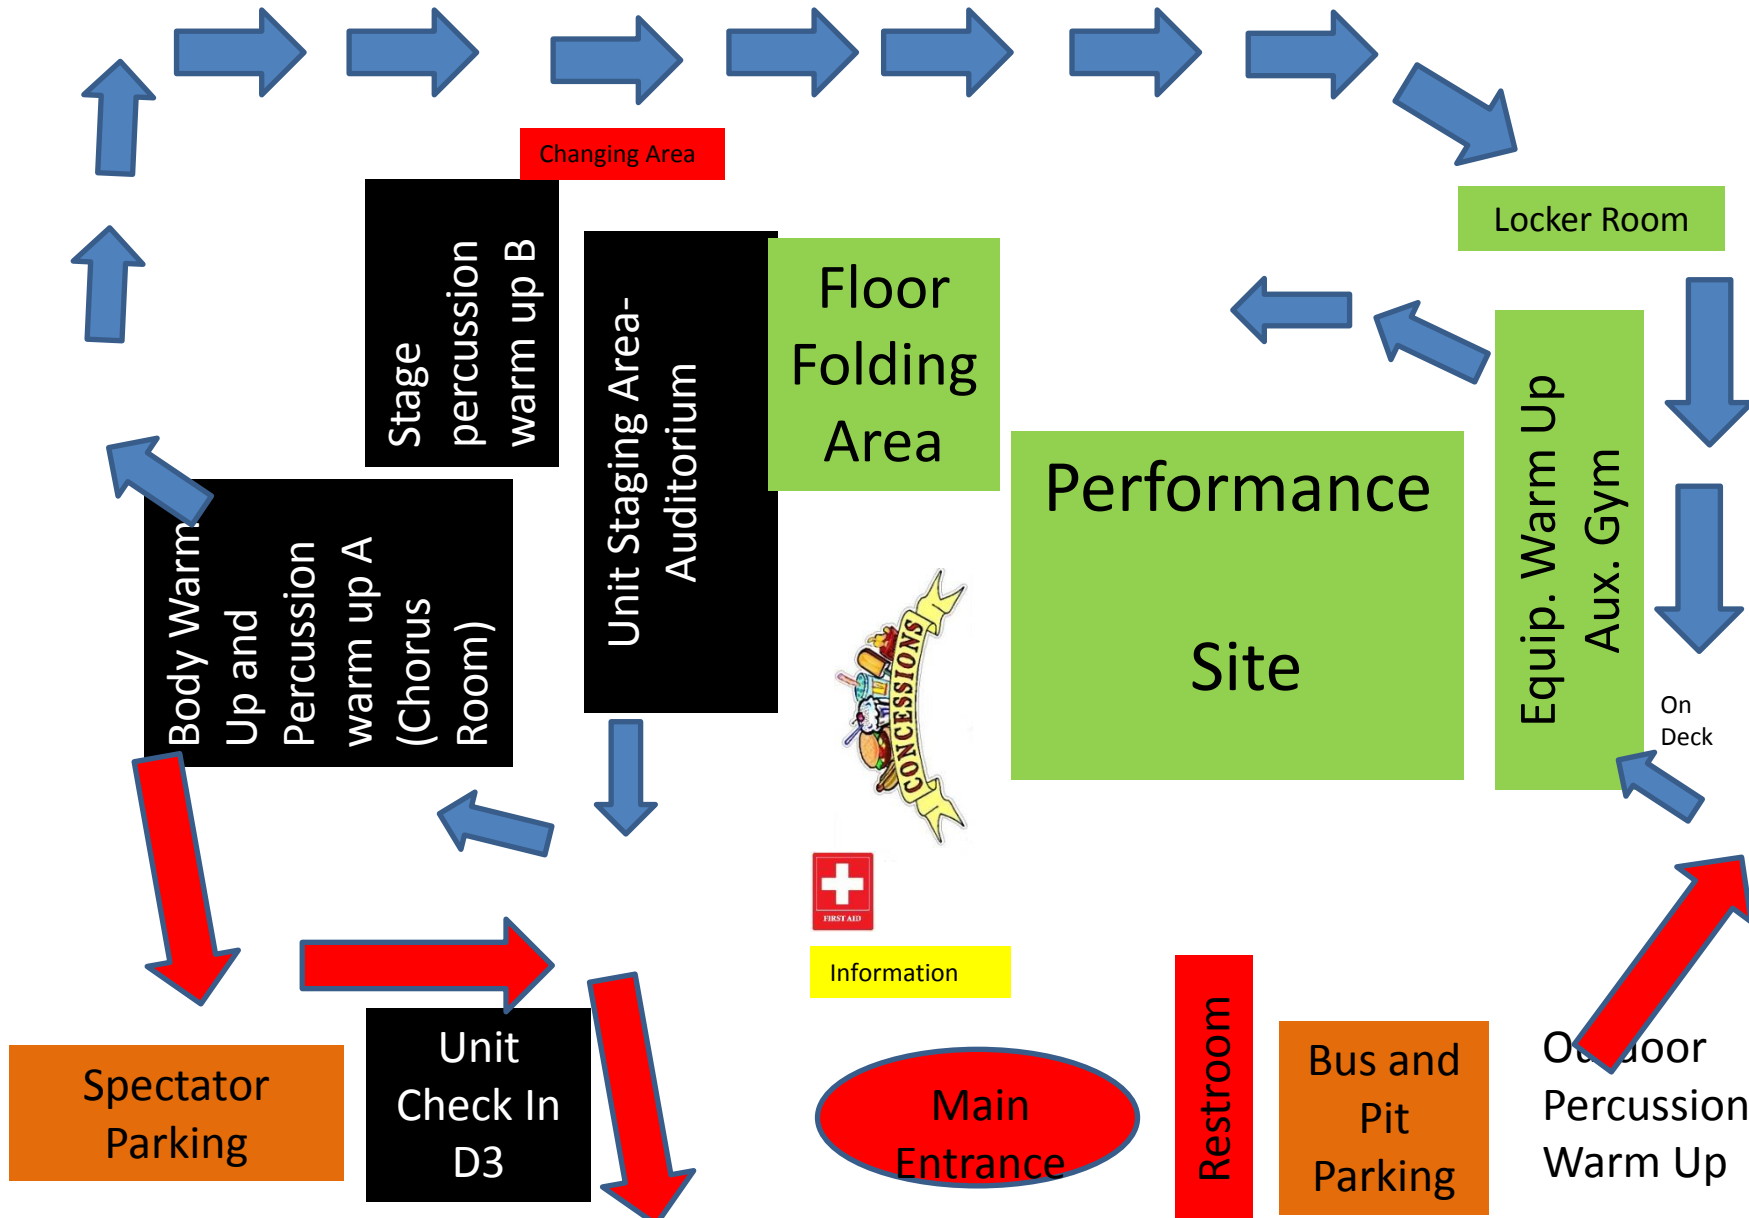

**Bus Loop (Prop and Floor Pick up)**

Blue – Guard  
Red -Percussion

**Atlee Station Road**

Changing Area

Stage percussion warm up B

Body Warm Up and Percussion warm up A (Chorus Room)

Unit Staging Area- Auditorium

Floor Folding Area

Performance Site

Locker Room

Equip. Warm Up Aux. Gym

On Deck

Outdoor Percussion Warm Up

Spectator Parking

Unit Check In D3

Information

Main Entrance

Restroom

Bus and Pit Parking