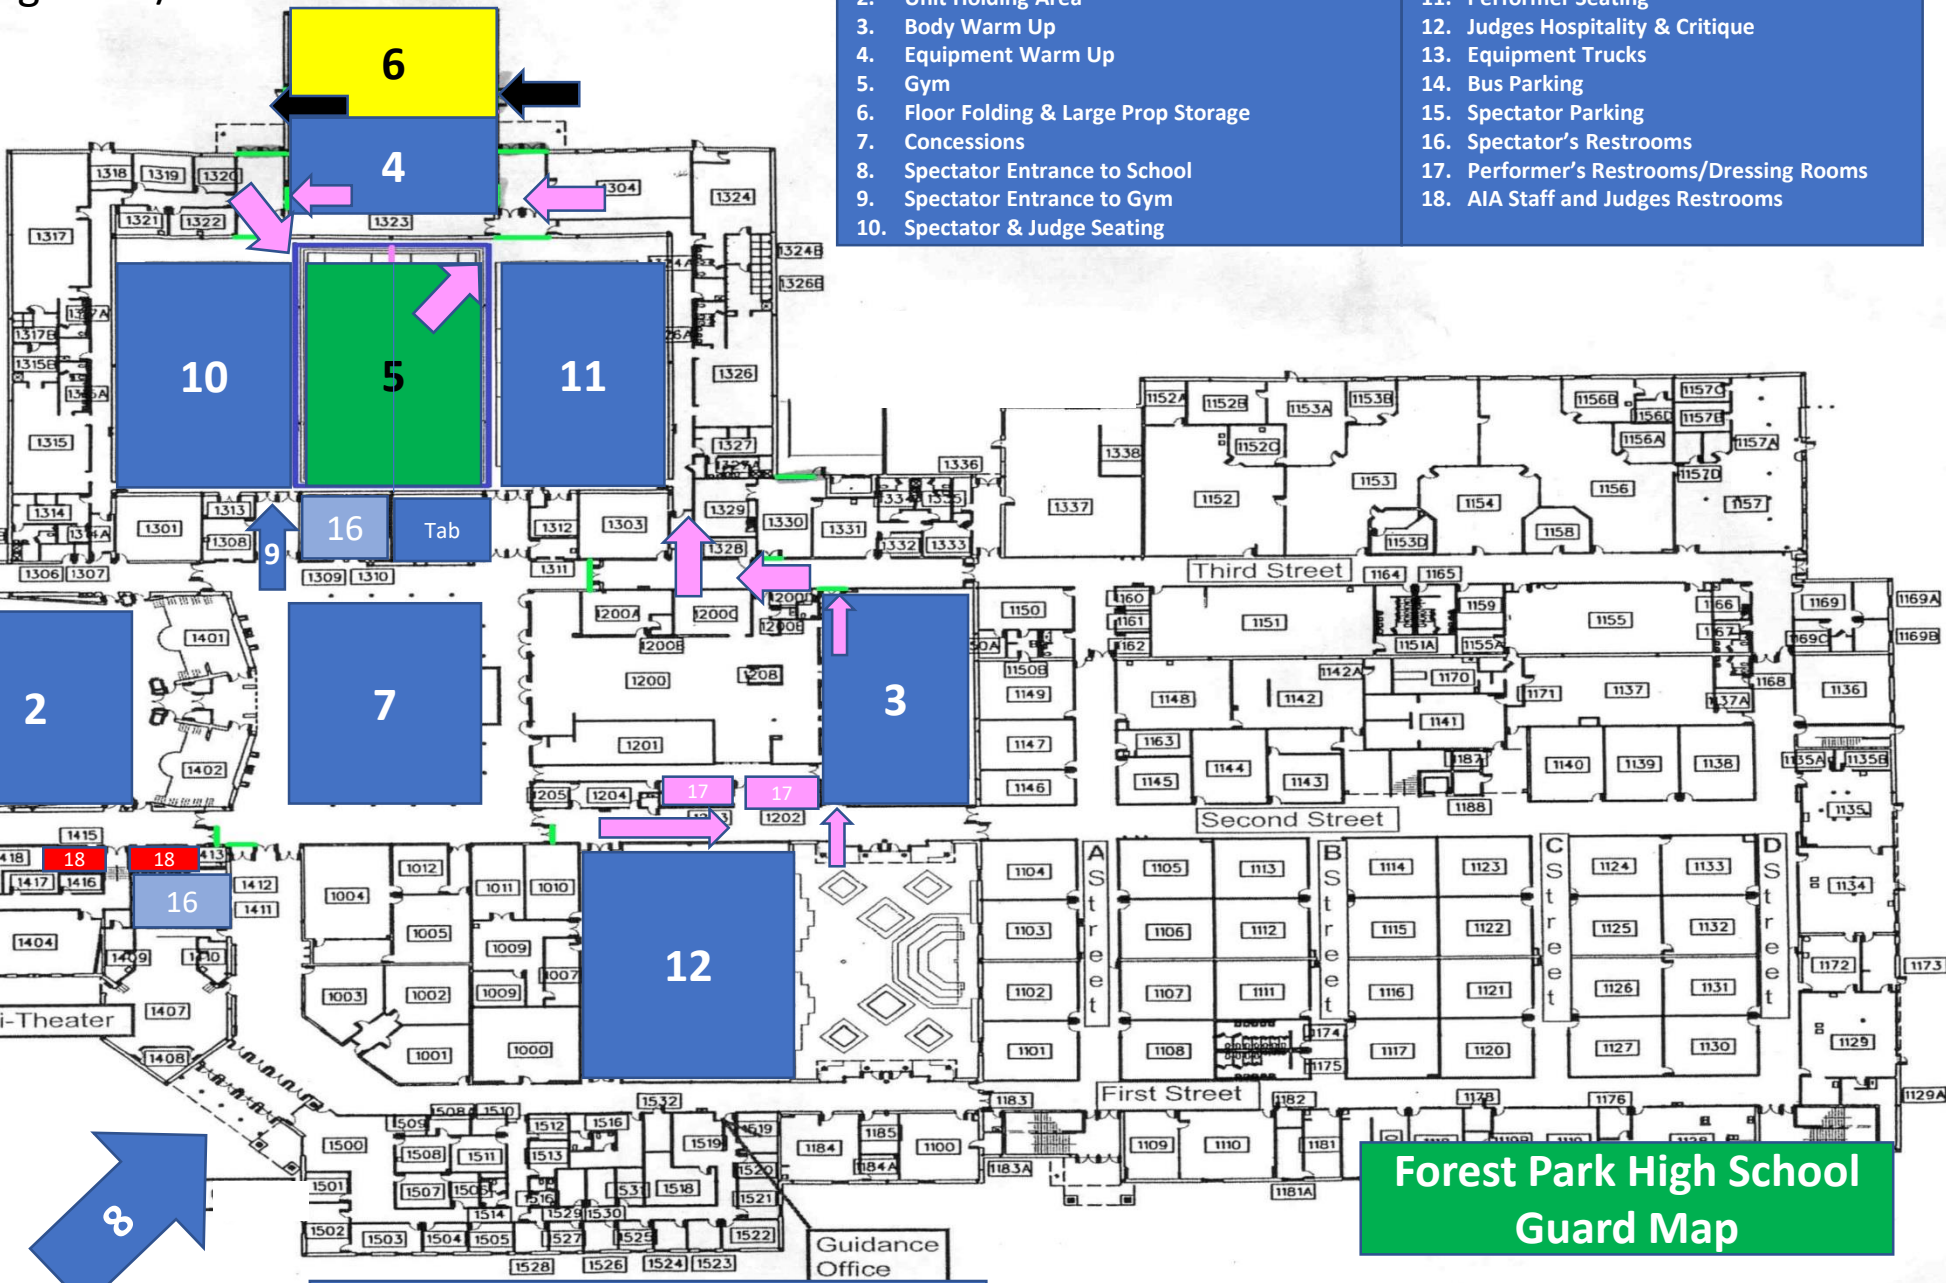

Black ← = Floor folding enter/exit

- 1. Unit Check In
- 2. Unit Holding Area
- 3. Body Warm Up
- 4. Equipment Warm Up
- 5. Gym
- 6. Floor Folding & Large Prop Storage
- 7. Concessions
- 8. Spectator Entrance to School
- 9. Spectator Entrance to Gym
- 10. Spectator & Judge Seating
- 11. Performer Seating
- 12. Judges Hospitality & Critique
- 13. Equipment Trucks
- 14. Bus Parking
- 15. Spectator Parking
- 16. Spectator's Restrooms
- 17. Performer's Restrooms/Dressing Rooms
- 18. AIA Staff and Judges Restrooms

13
Driver's
Ed Lot

14

15

Forest Park High School
Guard Map

15