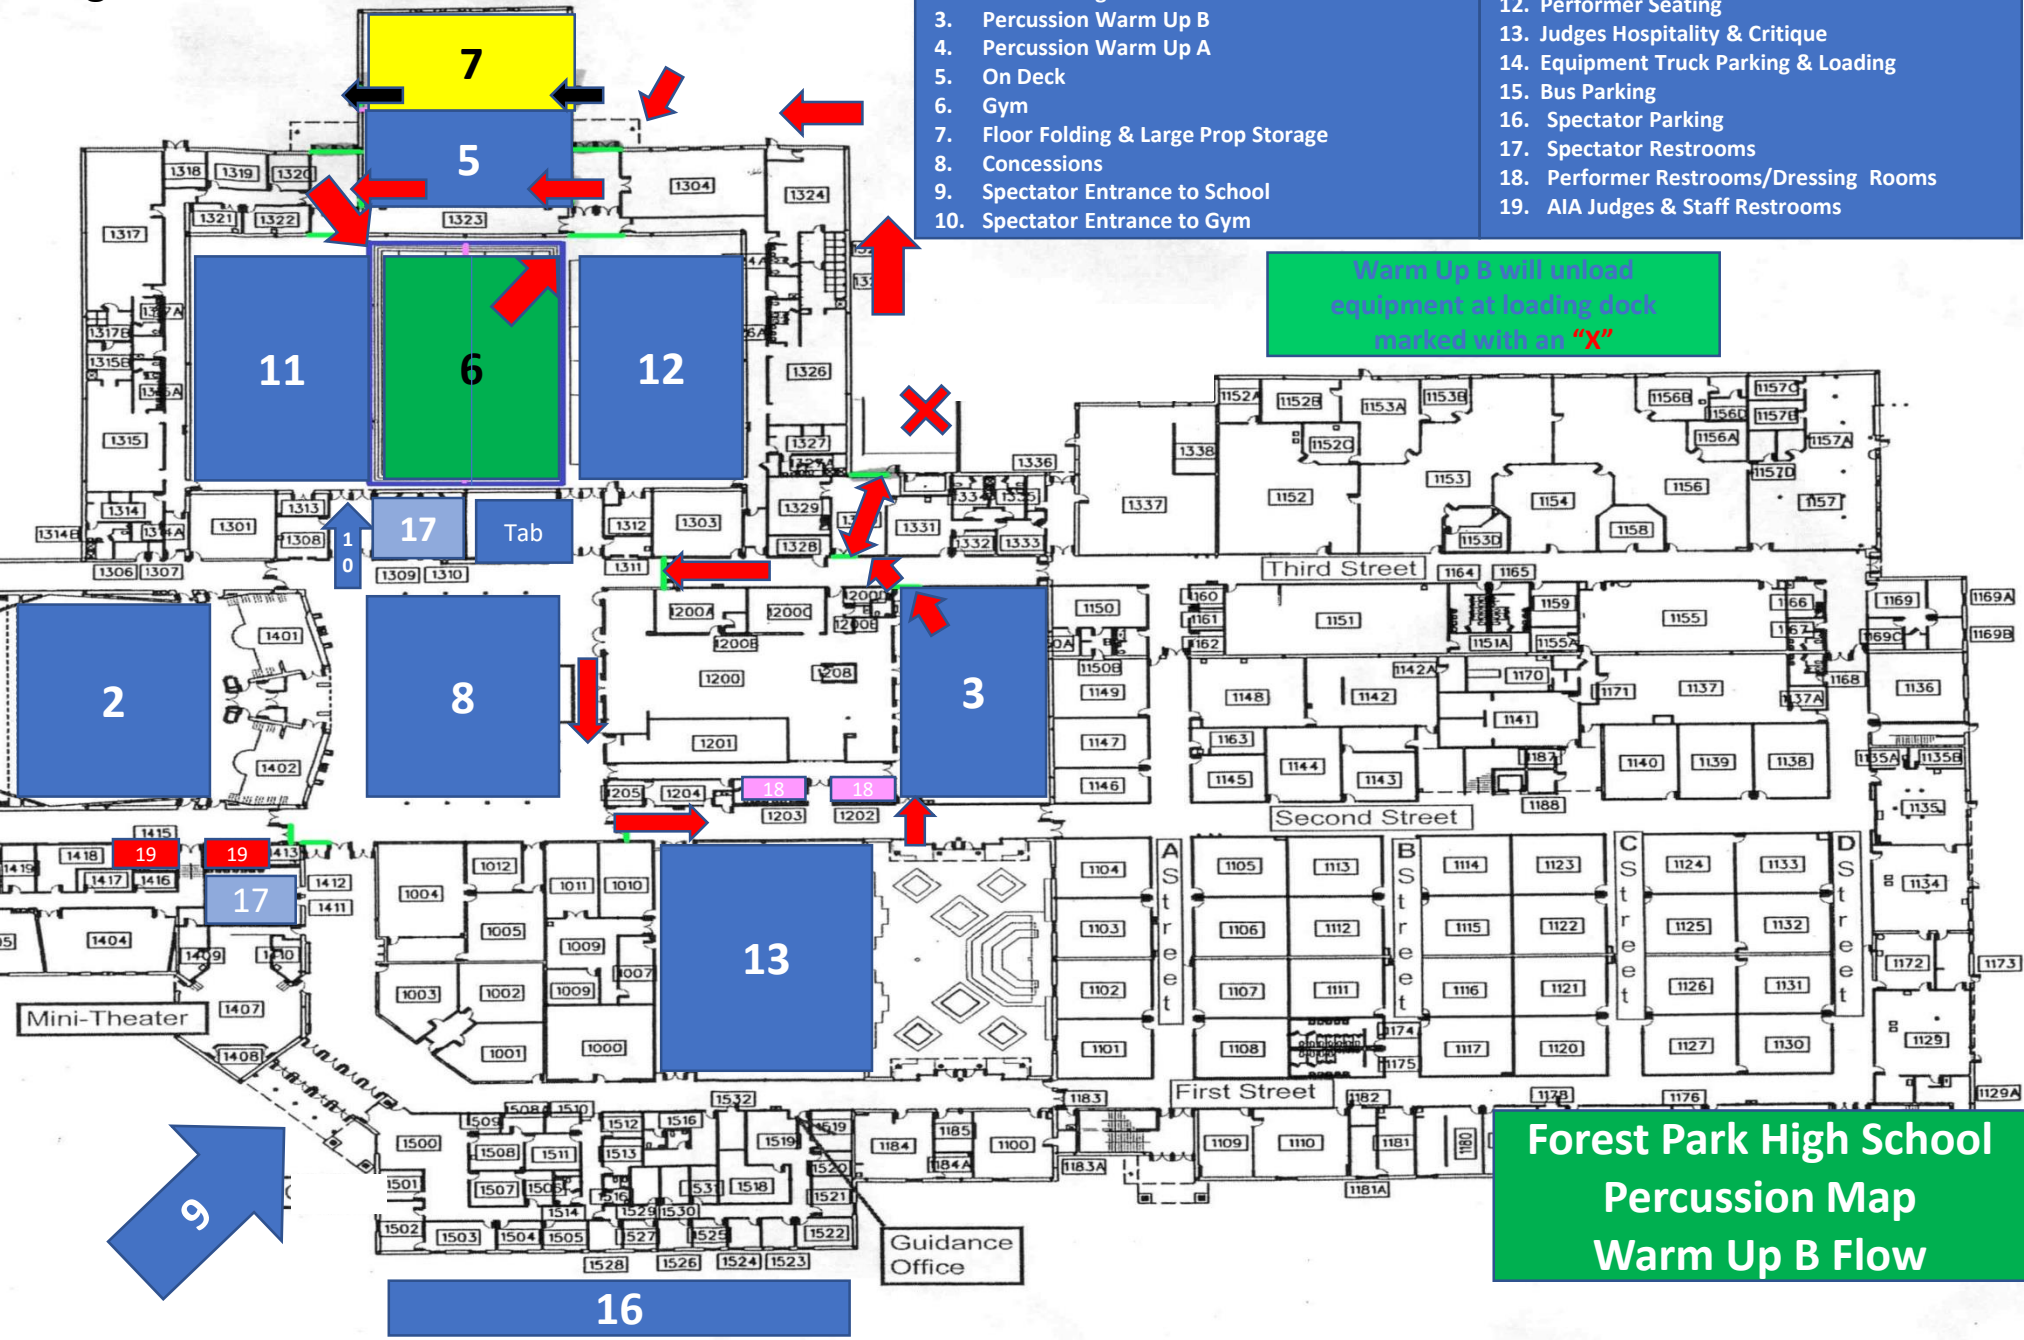

Black ← = Floor folding enter/exit

1. Unit Check In
2. Unit Holding Area
3. Percussion Warm Up B
4. Percussion Warm Up A
5. On Deck
6. Gym
7. Floor Folding & Large Prop Storage
8. Concessions
9. Spectator Entrance to School
10. Spectator Entrance to Gym
11. Spectator & Judge Seating
12. Performer Seating
13. Judges Hospitality & Critique
14. Equipment Truck Parking & Loading
15. Bus Parking
16. Spectator Parking
17. Spectator Restrooms
18. Performer Restrooms/Dressing Rooms
19. AIA Judges & Staff Restrooms

14
Driver's
Ed Lot

Warm Up B will unload
equipment at loading dock
marked with an "X"

15

16

Forest Park High School
Percussion Map
Warm Up B Flow