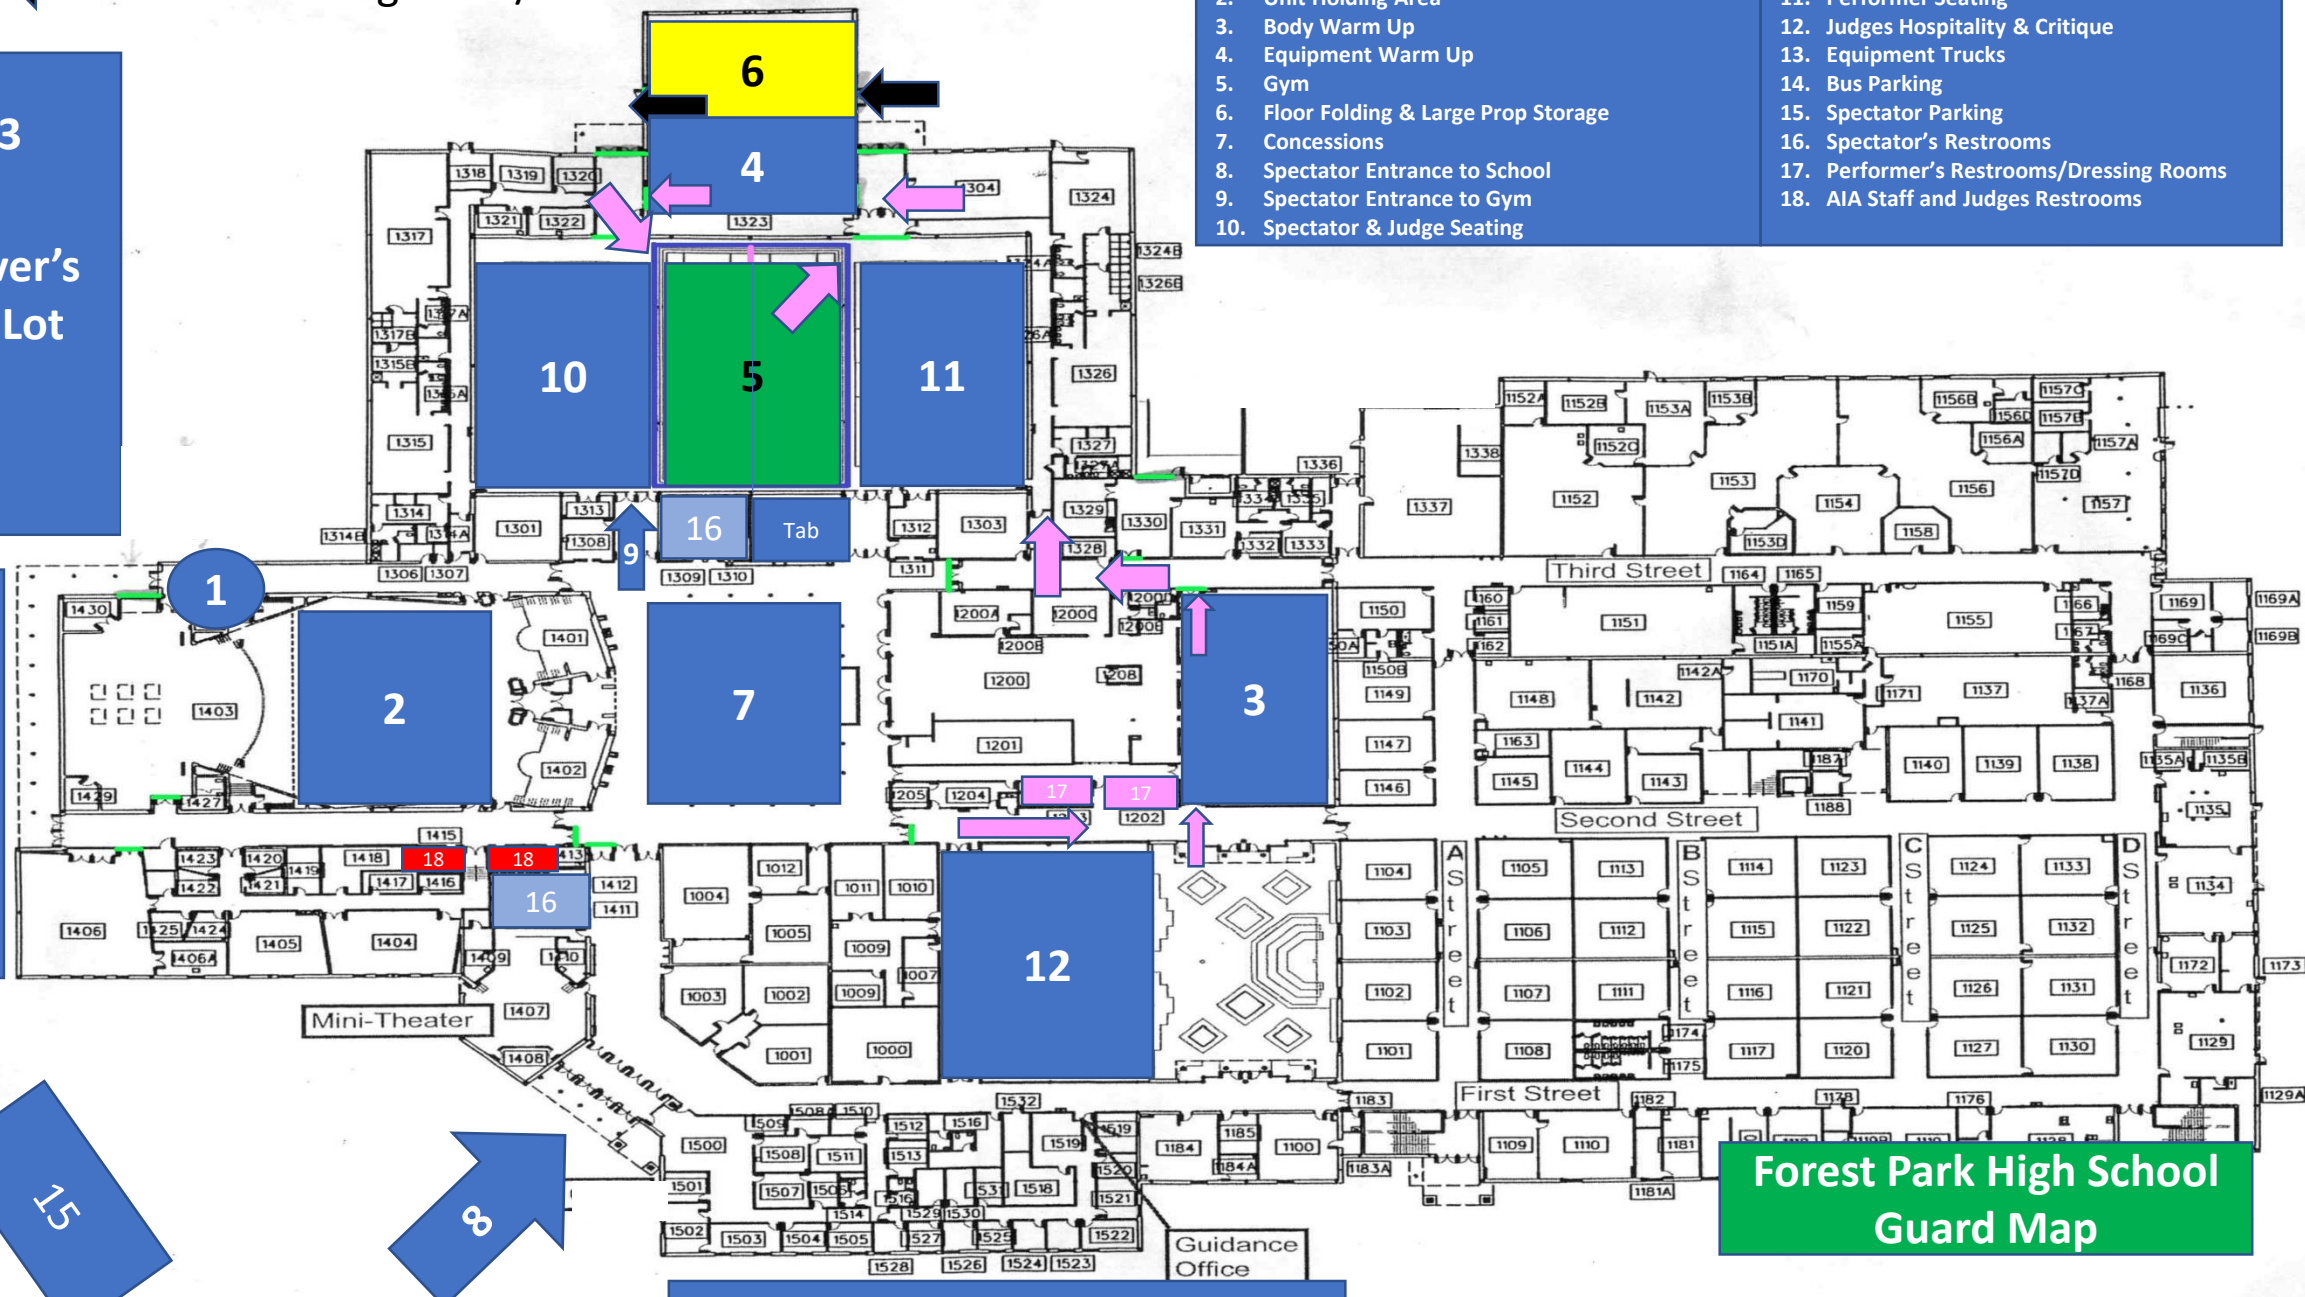

14  
Driver's  
Ed Lot

15

16

9

16

Forest Park High School  
General Map

Black ← = Floor folding enter/exit

- 1. Unit Check In
- 2. Unit Holding Area
- 3. Body Warm Up
- 4. Equipment Warm Up
- 5. Gym
- 6. Floor Folding & Large Prop Storage
- 7. Concessions
- 8. Spectator Entrance to School
- 9. Spectator Entrance to Gym
- 10. Spectator & Judge Seating
- 11. Performer Seating
- 12. Judges Hospitality & Critique
- 13. Equipment Trucks
- 14. Bus Parking
- 15. Spectator Parking
- 16. Spectator's Restrooms
- 17. Performer's Restrooms/Dressing Rooms
- 18. AIA Staff and Judges Restrooms

13  
Driver's  
Ed Lot

14

15

8

15

Forest Park High School  
Guard Map

- 1. Unit Check In
- 2. Unit Holding Area
- 3. Percussion Warm Up B
- 4. Percussion Warm Up A
- 5. On Deck
- 6. Gym
- 7. Floor Folding & Large Prop Storage
- 8. Concessions
- 9. Spectator Entrance to School
- 10. Spectator Entrance to Gym
- 11. Spectator & Judge Seating
- 12. Performer Seating
- 13. Judges Hospitality & Critique
- 14. Equipment Truck Parking & Loading
- 15. Bus Parking
- 16. Spectator Parking
- 17. Spectator's Restrooms
- 18. Performer's Restrooms/Dressing Rooms
- 19. AIA Staff and Judges Restrooms

Black ← = floor folding enter/exit

14  
Driver's  
Ed Lot

15

16

Forest Park High School  
Percussion Map  
Warm Up A Flow

Black ← = Floor folding enter/exit

- 1. Unit Check In
- 2. Unit Holding Area
- 3. Percussion Warm Up B
- 4. Percussion Warm Up A
- 5. On Deck
- 6. Gym
- 7. Floor Folding & Large Prop Storage
- 8. Concessions
- 9. Spectator Entrance to School
- 10. Spectator Entrance to Gym
- 11. Spectator & Judge Seating
- 12. Performer Seating
- 13. Judges Hospitality & Critique
- 14. Equipment Truck Parking & Loading
- 15. Bus Parking
- 16. Spectator Parking
- 17. Spectator Restrooms
- 18. Performer Restrooms/Dressing Rooms
- 19. AIA Judges & Staff Restrooms