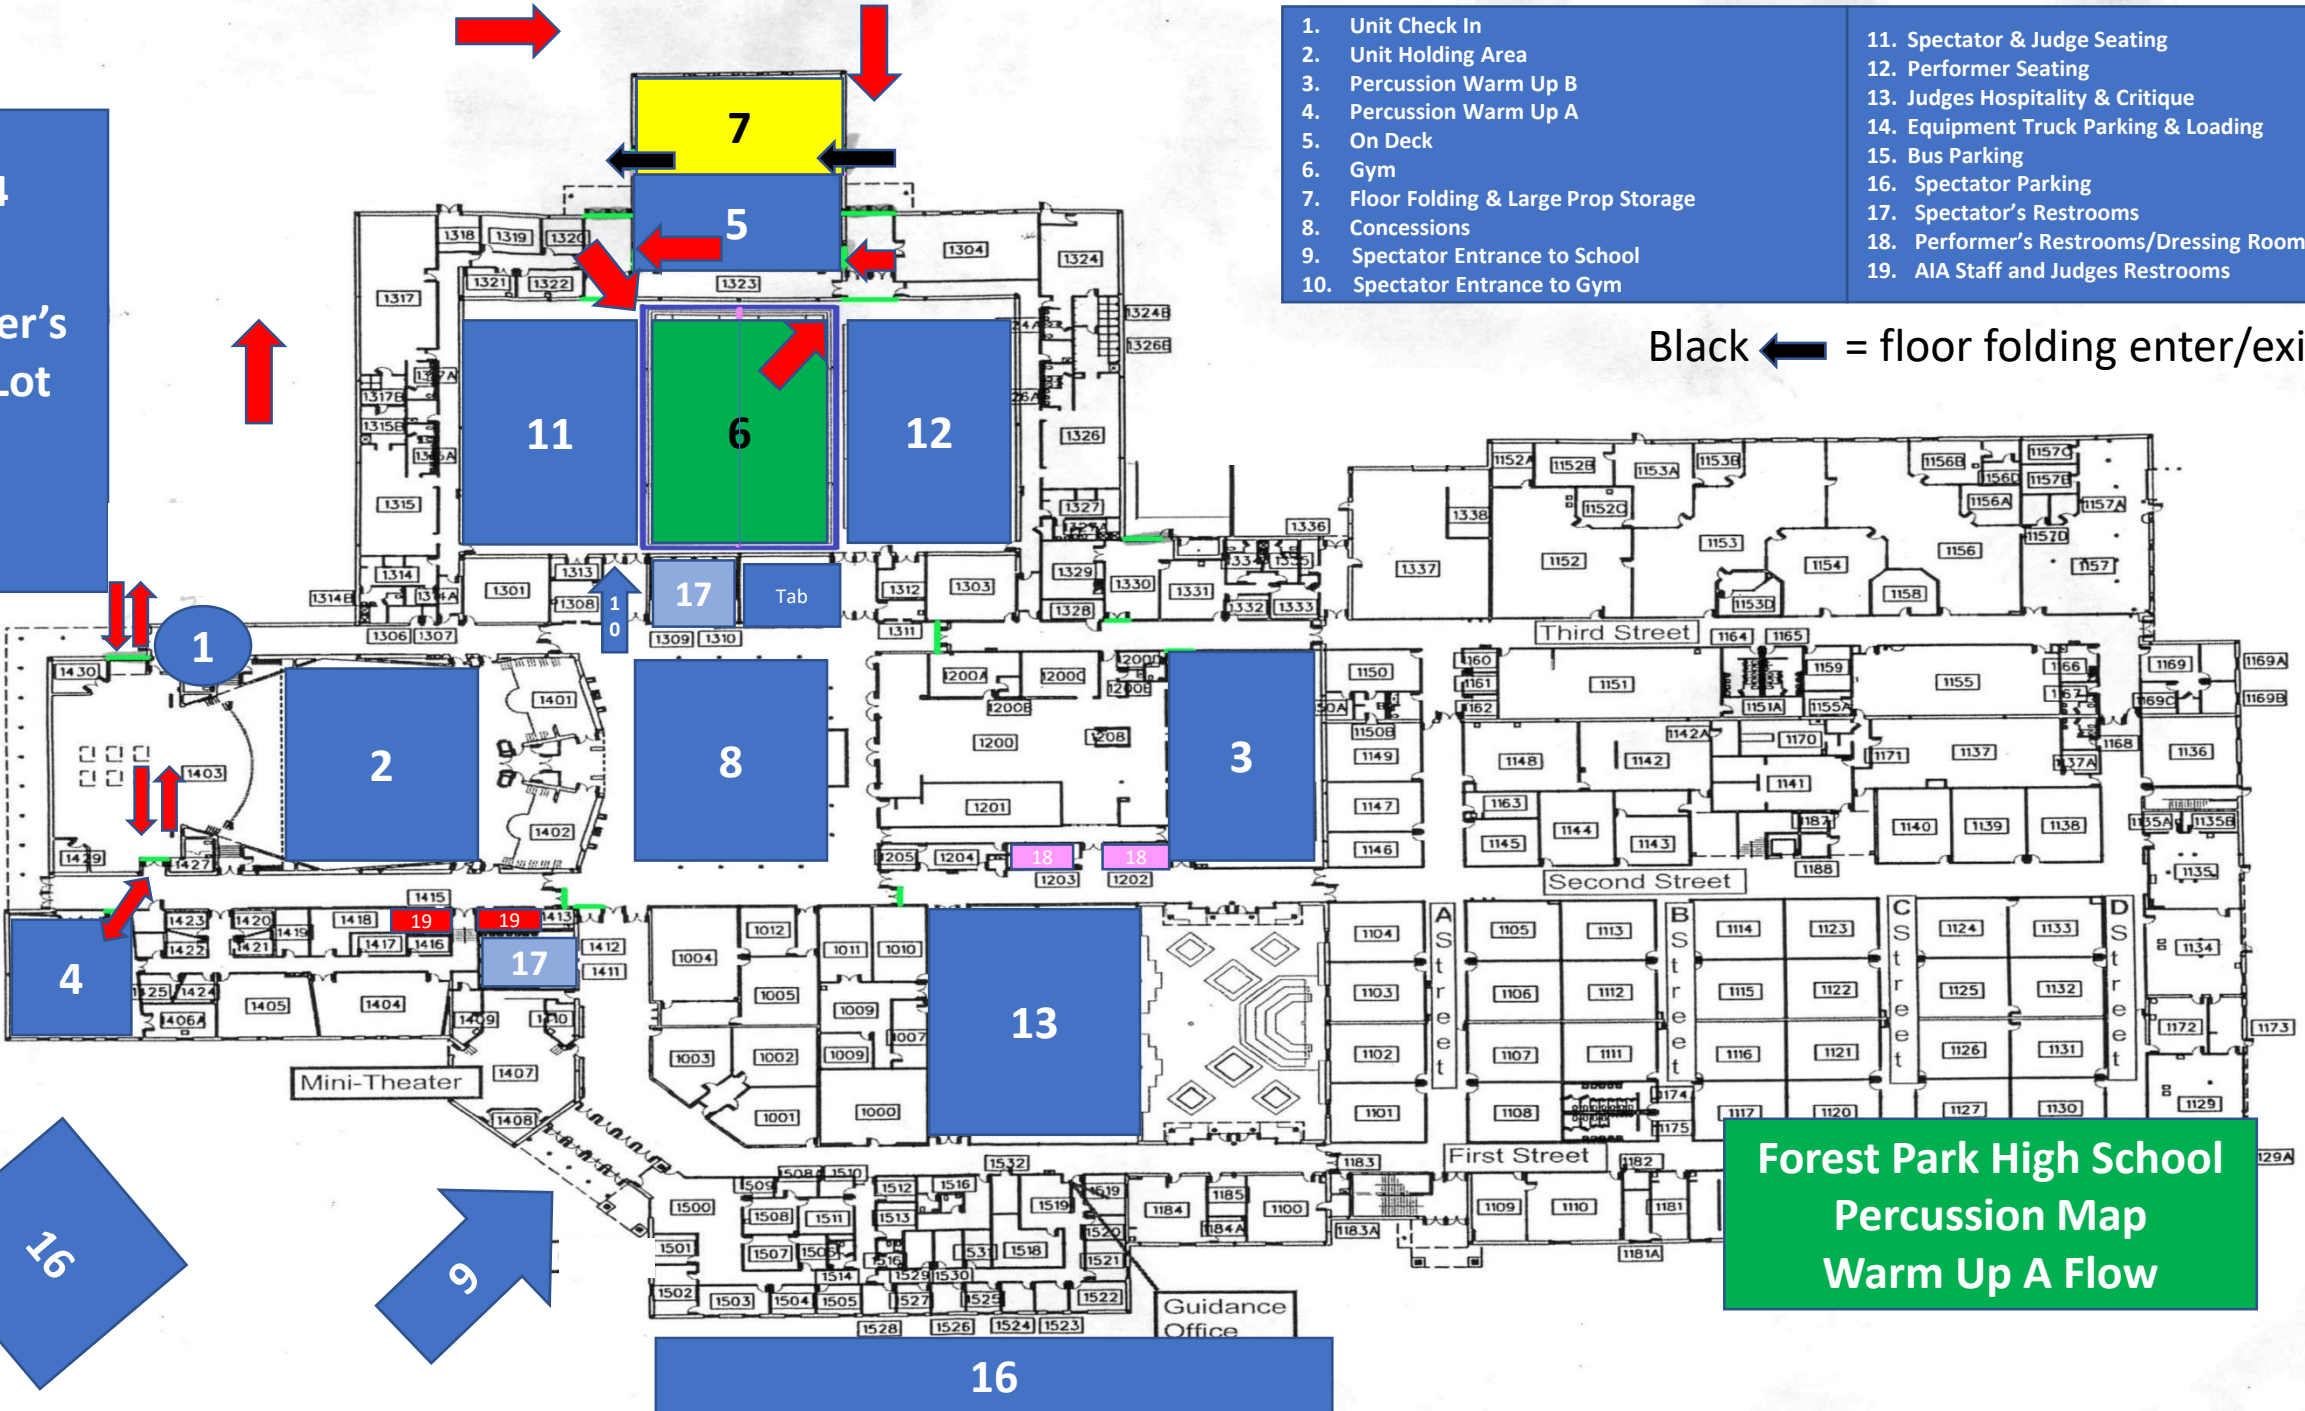

14  
Driver's  
Ed Lot

15

16

9

16

Forest Park High School  
General Map

Black ← = Floor folding enter/exit

- 1. Unit Check In
- 2. Unit Holding Area
- 3. Body Warm Up
- 4. Equipment Warm Up
- 5. Gym
- 6. Floor Folding & Large Prop Storage
- 7. Concessions
- 8. Spectator Entrance to School
- 9. Spectator Entrance to Gym
- 10. Spectator & Judge Seating
- 11. Performer Seating
- 12. Judges Hospitality & Critique
- 13. Equipment Trucks
- 14. Bus Parking
- 15. Spectator Parking
- 16. Spectator's Restrooms
- 17. Performer's Restrooms/Dressing Rooms
- 18. AIA Staff and Judges Restrooms

13  
Driver's  
Ed Lot

14

15

8

15

Forest Park High School  
Guard Map

- 1. Unit Check In
- 2. Unit Holding Area
- 3. Percussion Warm Up B
- 4. Percussion Warm Up A
- 5. On Deck
- 6. Gym
- 7. Floor Folding & Large Prop Storage
- 8. Concessions
- 9. Spectator Entrance to School
- 10. Spectator Entrance to Gym
- 11. Spectator & Judge Seating
- 12. Performer Seating
- 13. Judges Hospitality & Critique
- 14. Equipment Truck Parking & Loading
- 15. Bus Parking
- 16. Spectator Parking
- 17. Spectator's Restrooms
- 18. Performer's Restrooms/Dressing Rooms
- 19. AIA Staff and Judges Restrooms

Black ← = floor folding enter/exit

14  
Driver's  
Ed Lot

15

16

Forest Park High School  
Percussion Map  
Warm Up A Flow

Black ← = Floor folding enter/exit

- 1. Unit Check In
- 2. Unit Holding Area
- 3. Percussion Warm Up B
- 4. Percussion Warm Up A
- 5. On Deck
- 6. Gym
- 7. Floor Folding & Large Prop Storage
- 8. Concessions
- 9. Spectator Entrance to School
- 10. Spectator Entrance to Gym
- 11. Spectator & Judge Seating
- 12. Performer Seating
- 13. Judges Hospitality & Critique
- 14. Equipment Truck Parking & Loading
- 15. Bus Parking
- 16. Spectator Parking
- 17. Spectator Restrooms
- 18. Performer Restrooms/Dressing Rooms
- 19. AIA Judges & Staff Restrooms