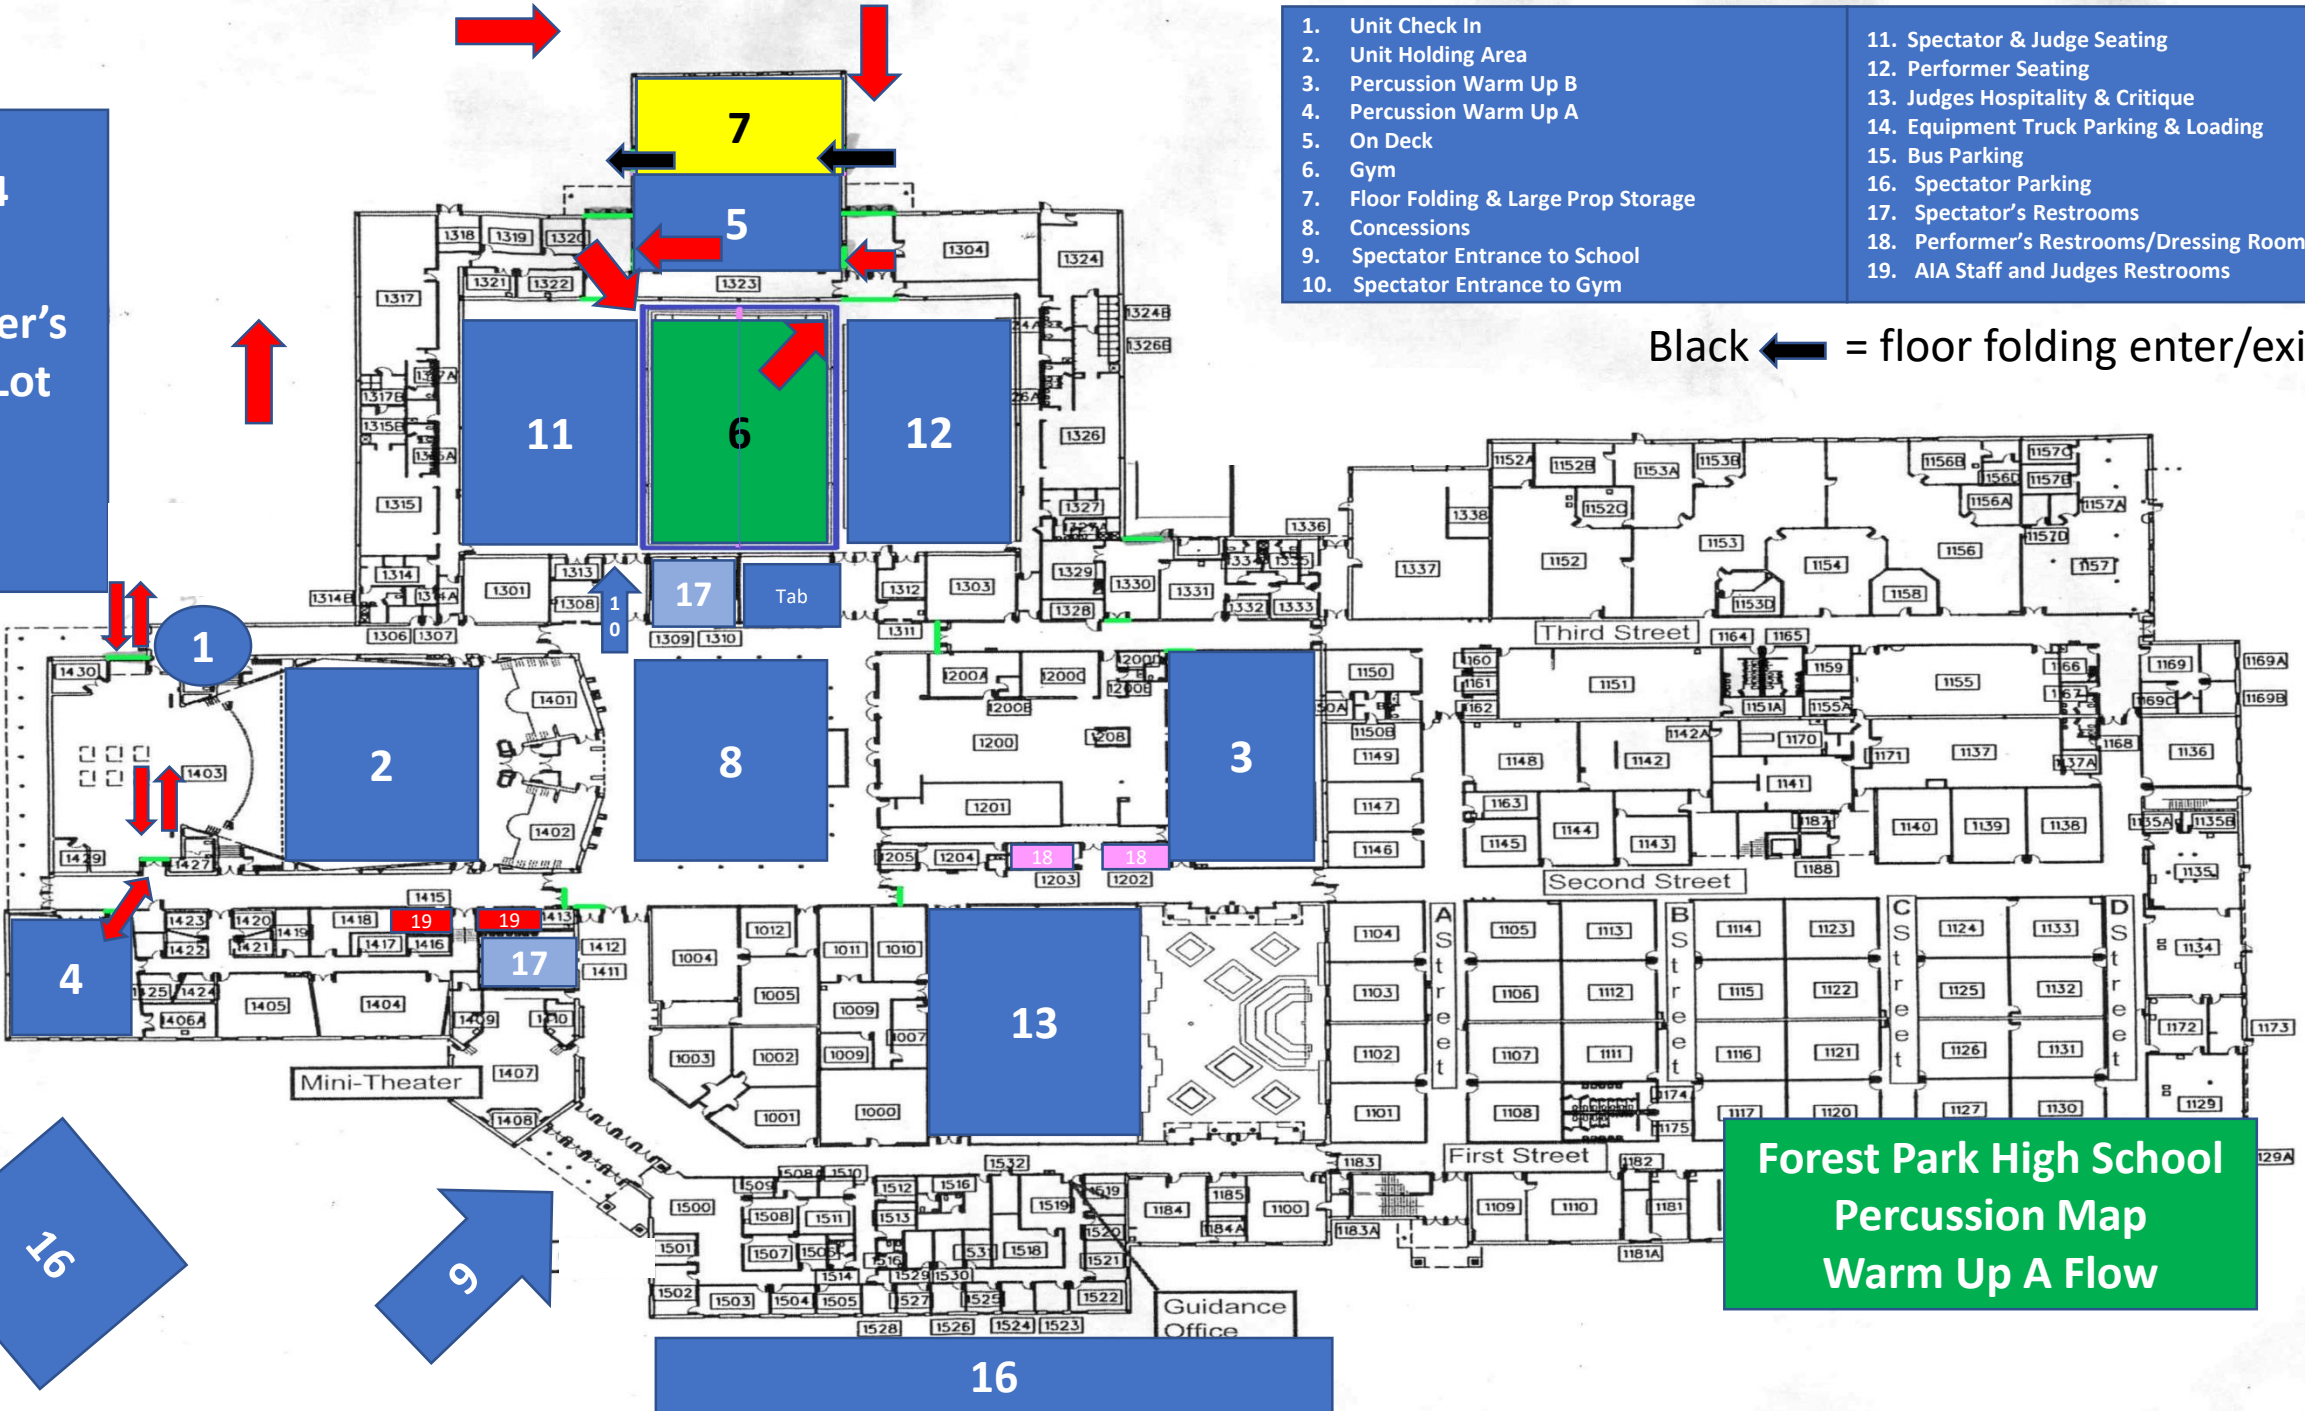

- 1. Unit Check In
- 2. Unit Holding Area
- 3. Percussion Warm Up B
- 4. Percussion Warm Up A
- 5. On Deck
- 6. Gym
- 7. Floor Folding & Large Prop Storage
- 8. Concessions
- 9. Spectator Entrance to School
- 10. Spectator Entrance to Gym
- 11. Spectator & Judge Seating
- 12. Performer Seating
- 13. Judges Hospitality & Critique
- 14. Equipment Truck Parking & Loading
- 15. Bus Parking
- 16. Spectator Parking
- 17. Spectator's Restrooms
- 18. Performer's Restrooms/Dressing Rooms
- 19. AIA Staff and Judges Restrooms

Black ← = floor folding enter/exit

14  
Driver's  
Ed Lot

15

16

Forest Park High School  
Percussion Map  
Warm Up A Flow