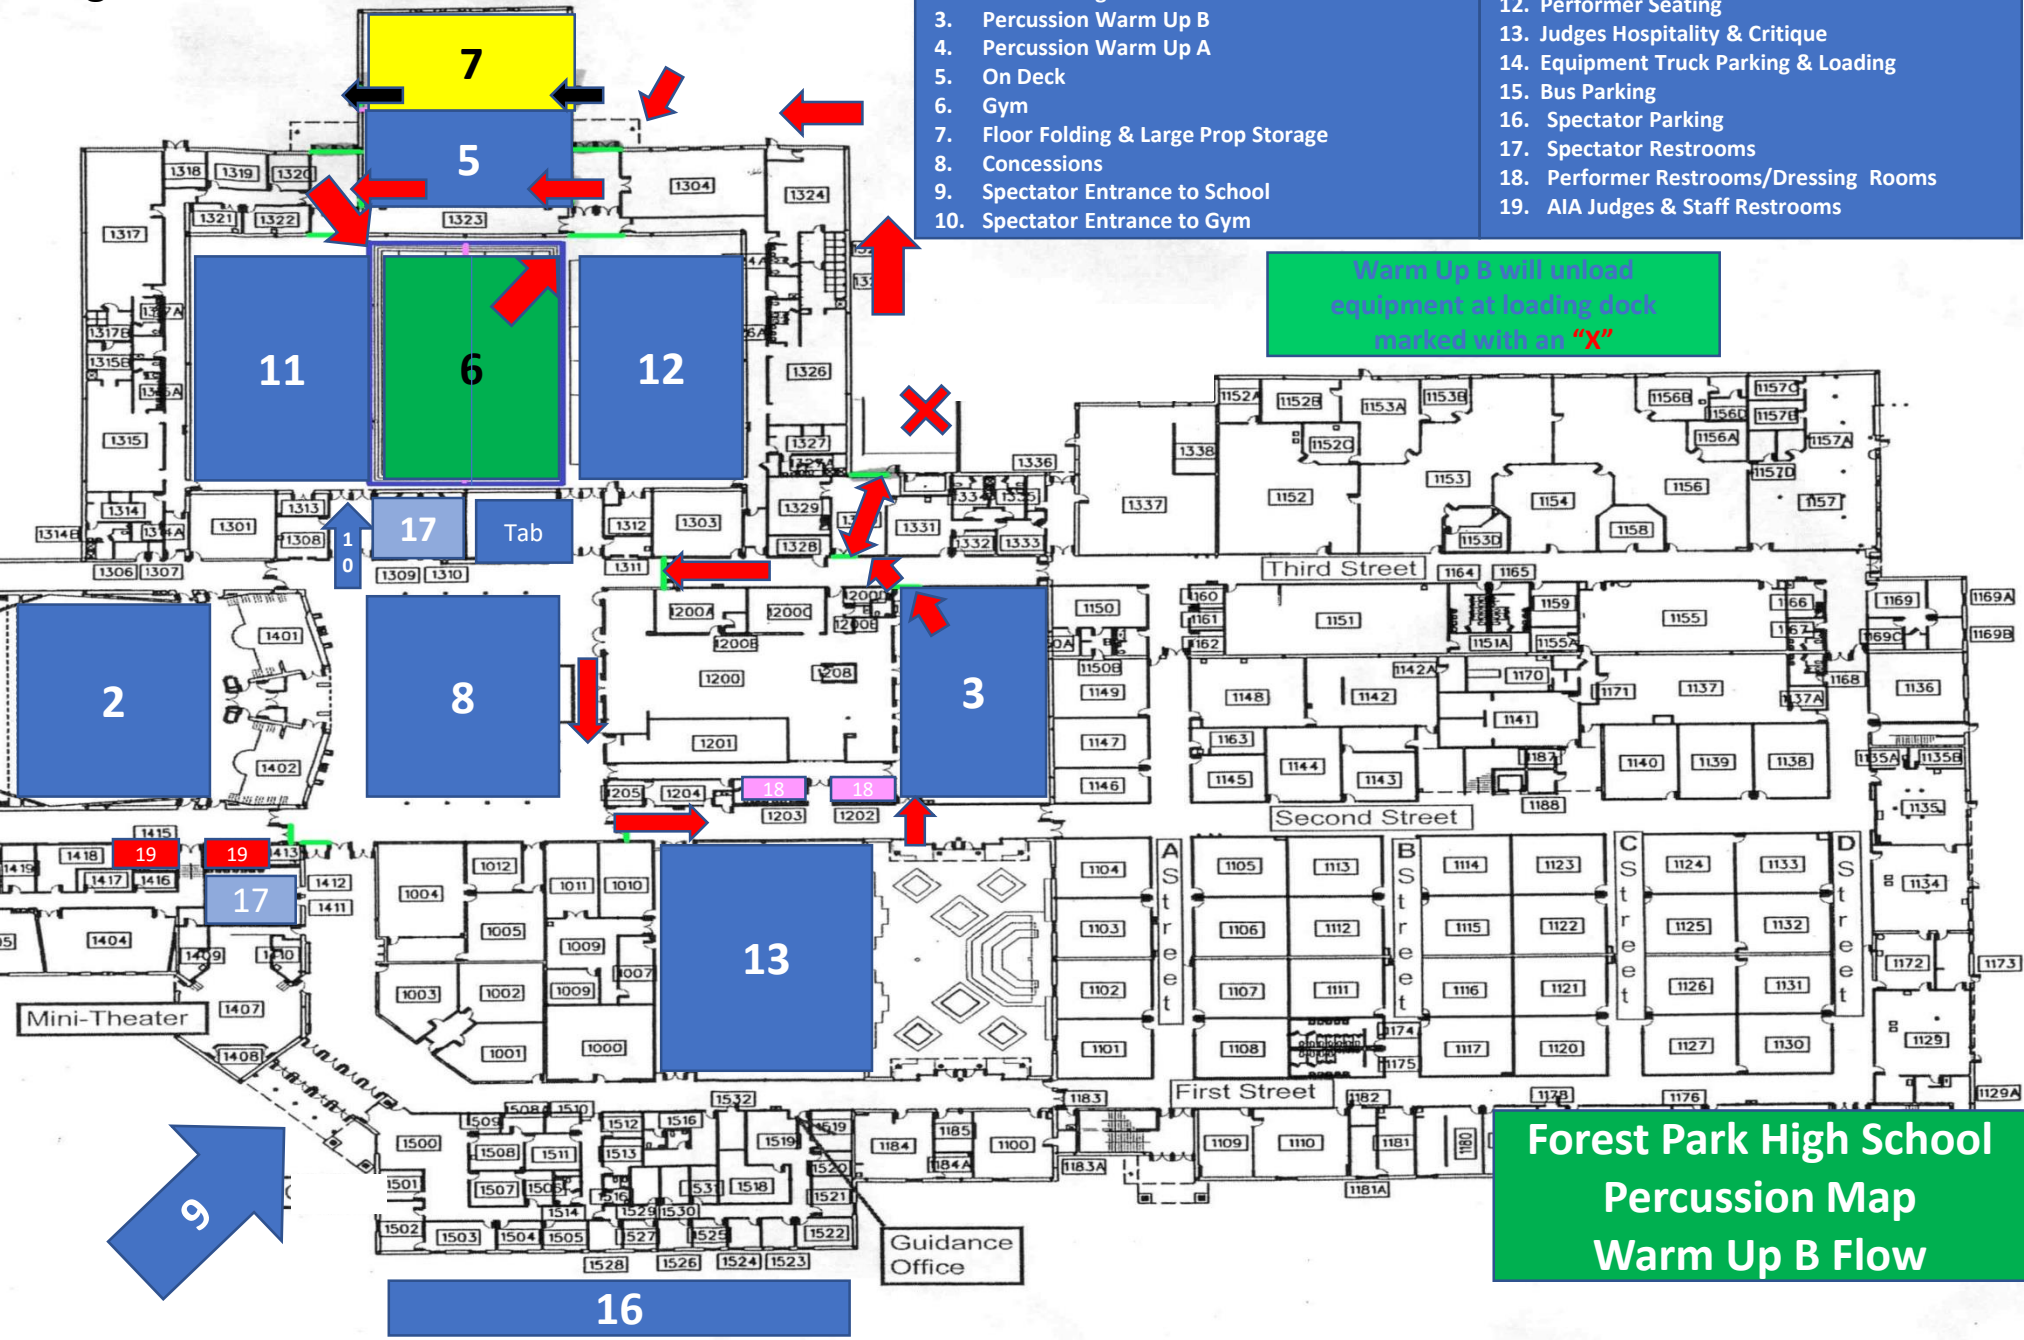

Black ← = Floor folding enter/exit

- 1. Unit Check In
- 2. Unit Holding Area
- 3. Percussion Warm Up B
- 4. Percussion Warm Up A
- 5. On Deck
- 6. Gym
- 7. Floor Folding & Large Prop Storage
- 8. Concessions
- 9. Spectator Entrance to School
- 10. Spectator Entrance to Gym
- 11. Spectator & Judge Seating
- 12. Performer Seating
- 13. Judges Hospitality & Critique
- 14. Equipment Truck Parking & Loading
- 15. Bus Parking
- 16. Spectator Parking
- 17. Spectator Restrooms
- 18. Performer Restrooms/Dressing Rooms
- 19. AIA Judges & Staff Restrooms

14
Driver's
Ed Lot

Warm Up B will unload
equipment at loading dock
marked with an "X"

15

16

Forest Park High School
Percussion Map
Warm Up B Flow