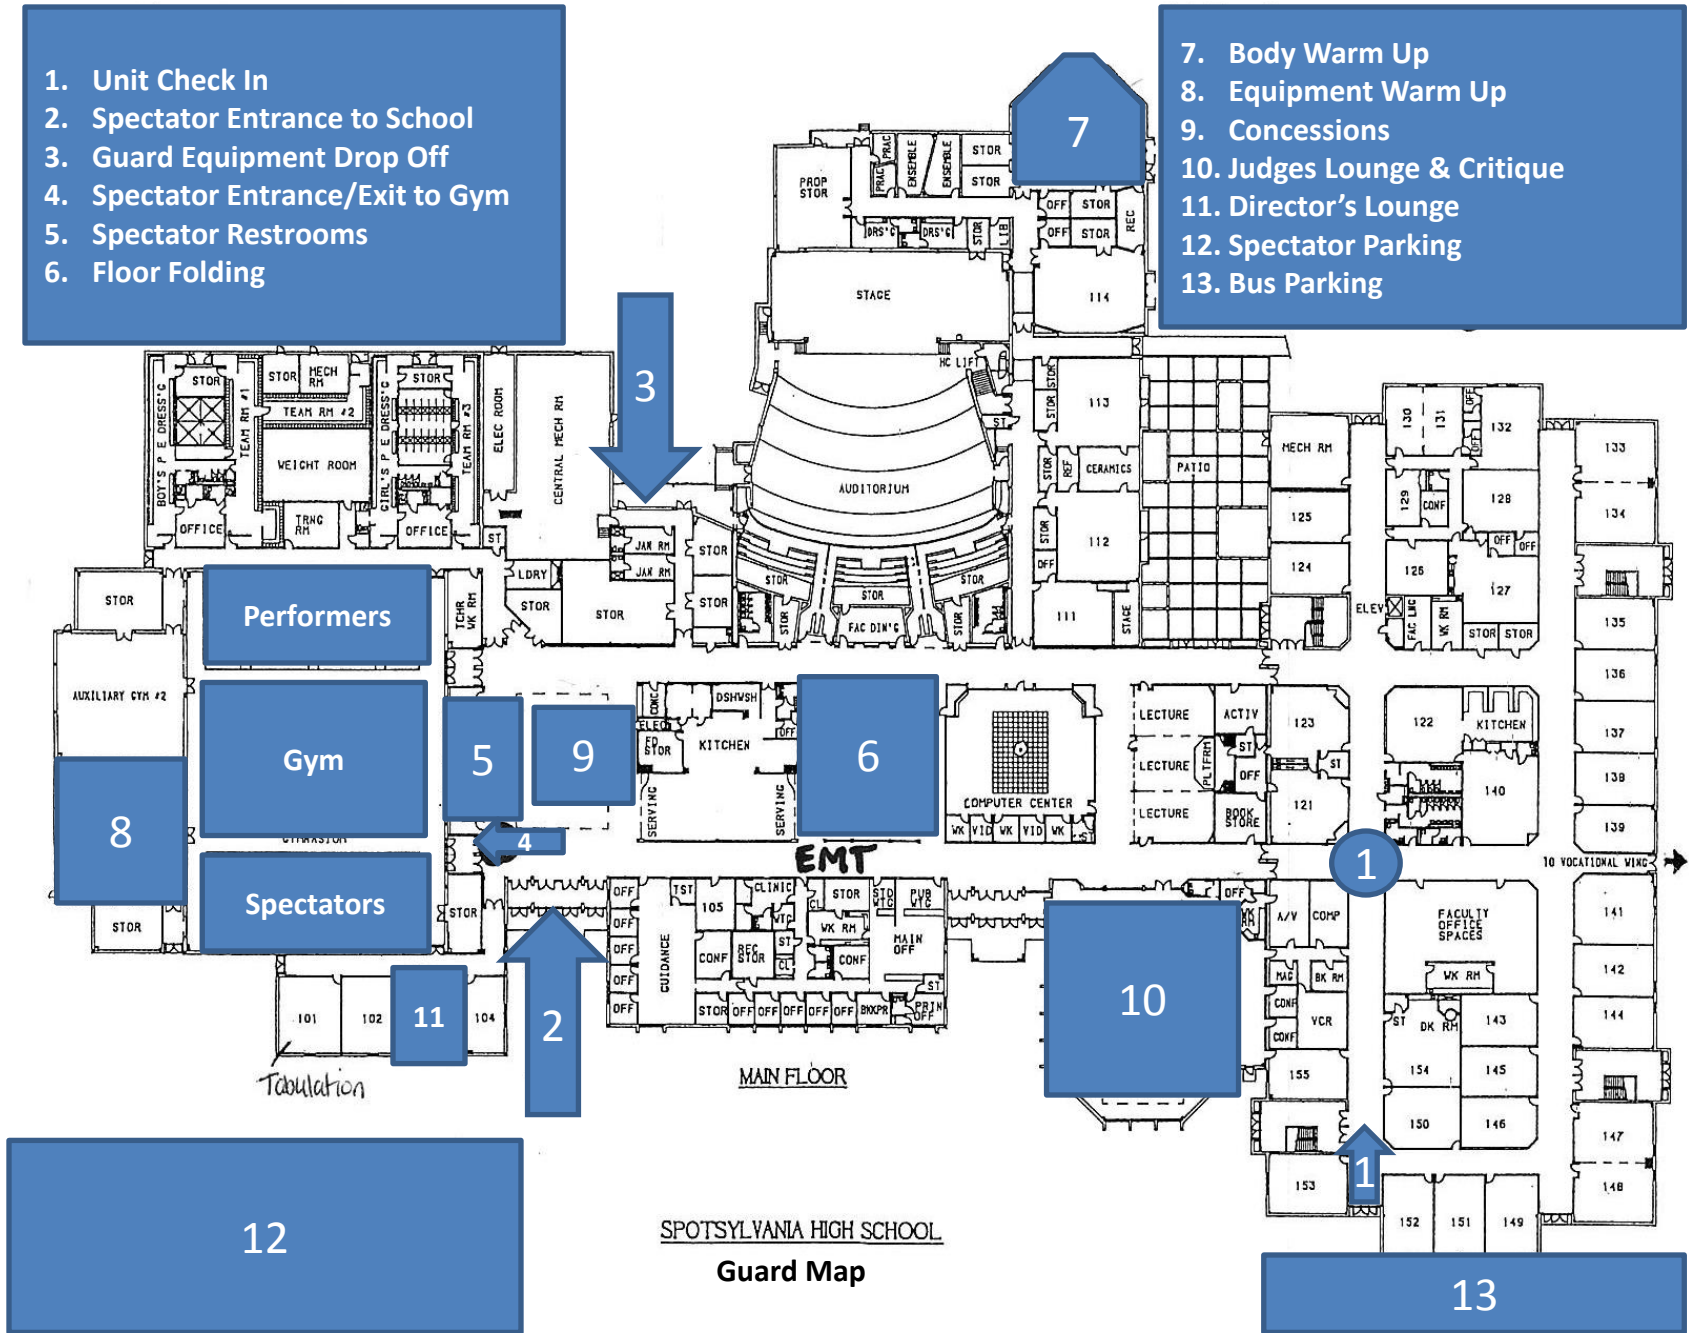

1. Unit Check In
2. Spectator Entrance to School
3. Guard Equipment Drop Off
4. Spectator Entrance/Exit to Gym
5. Spectator Restrooms
6. Floor Folding

7. Body Warm Up
8. Equipment Warm Up
9. Concessions
10. Judges Lounge & Critique
11. Director's Lounge
12. Spectator Parking
13. Bus Parking

SPOTSYLVANIA HIGH SCHOOL

Guard Map