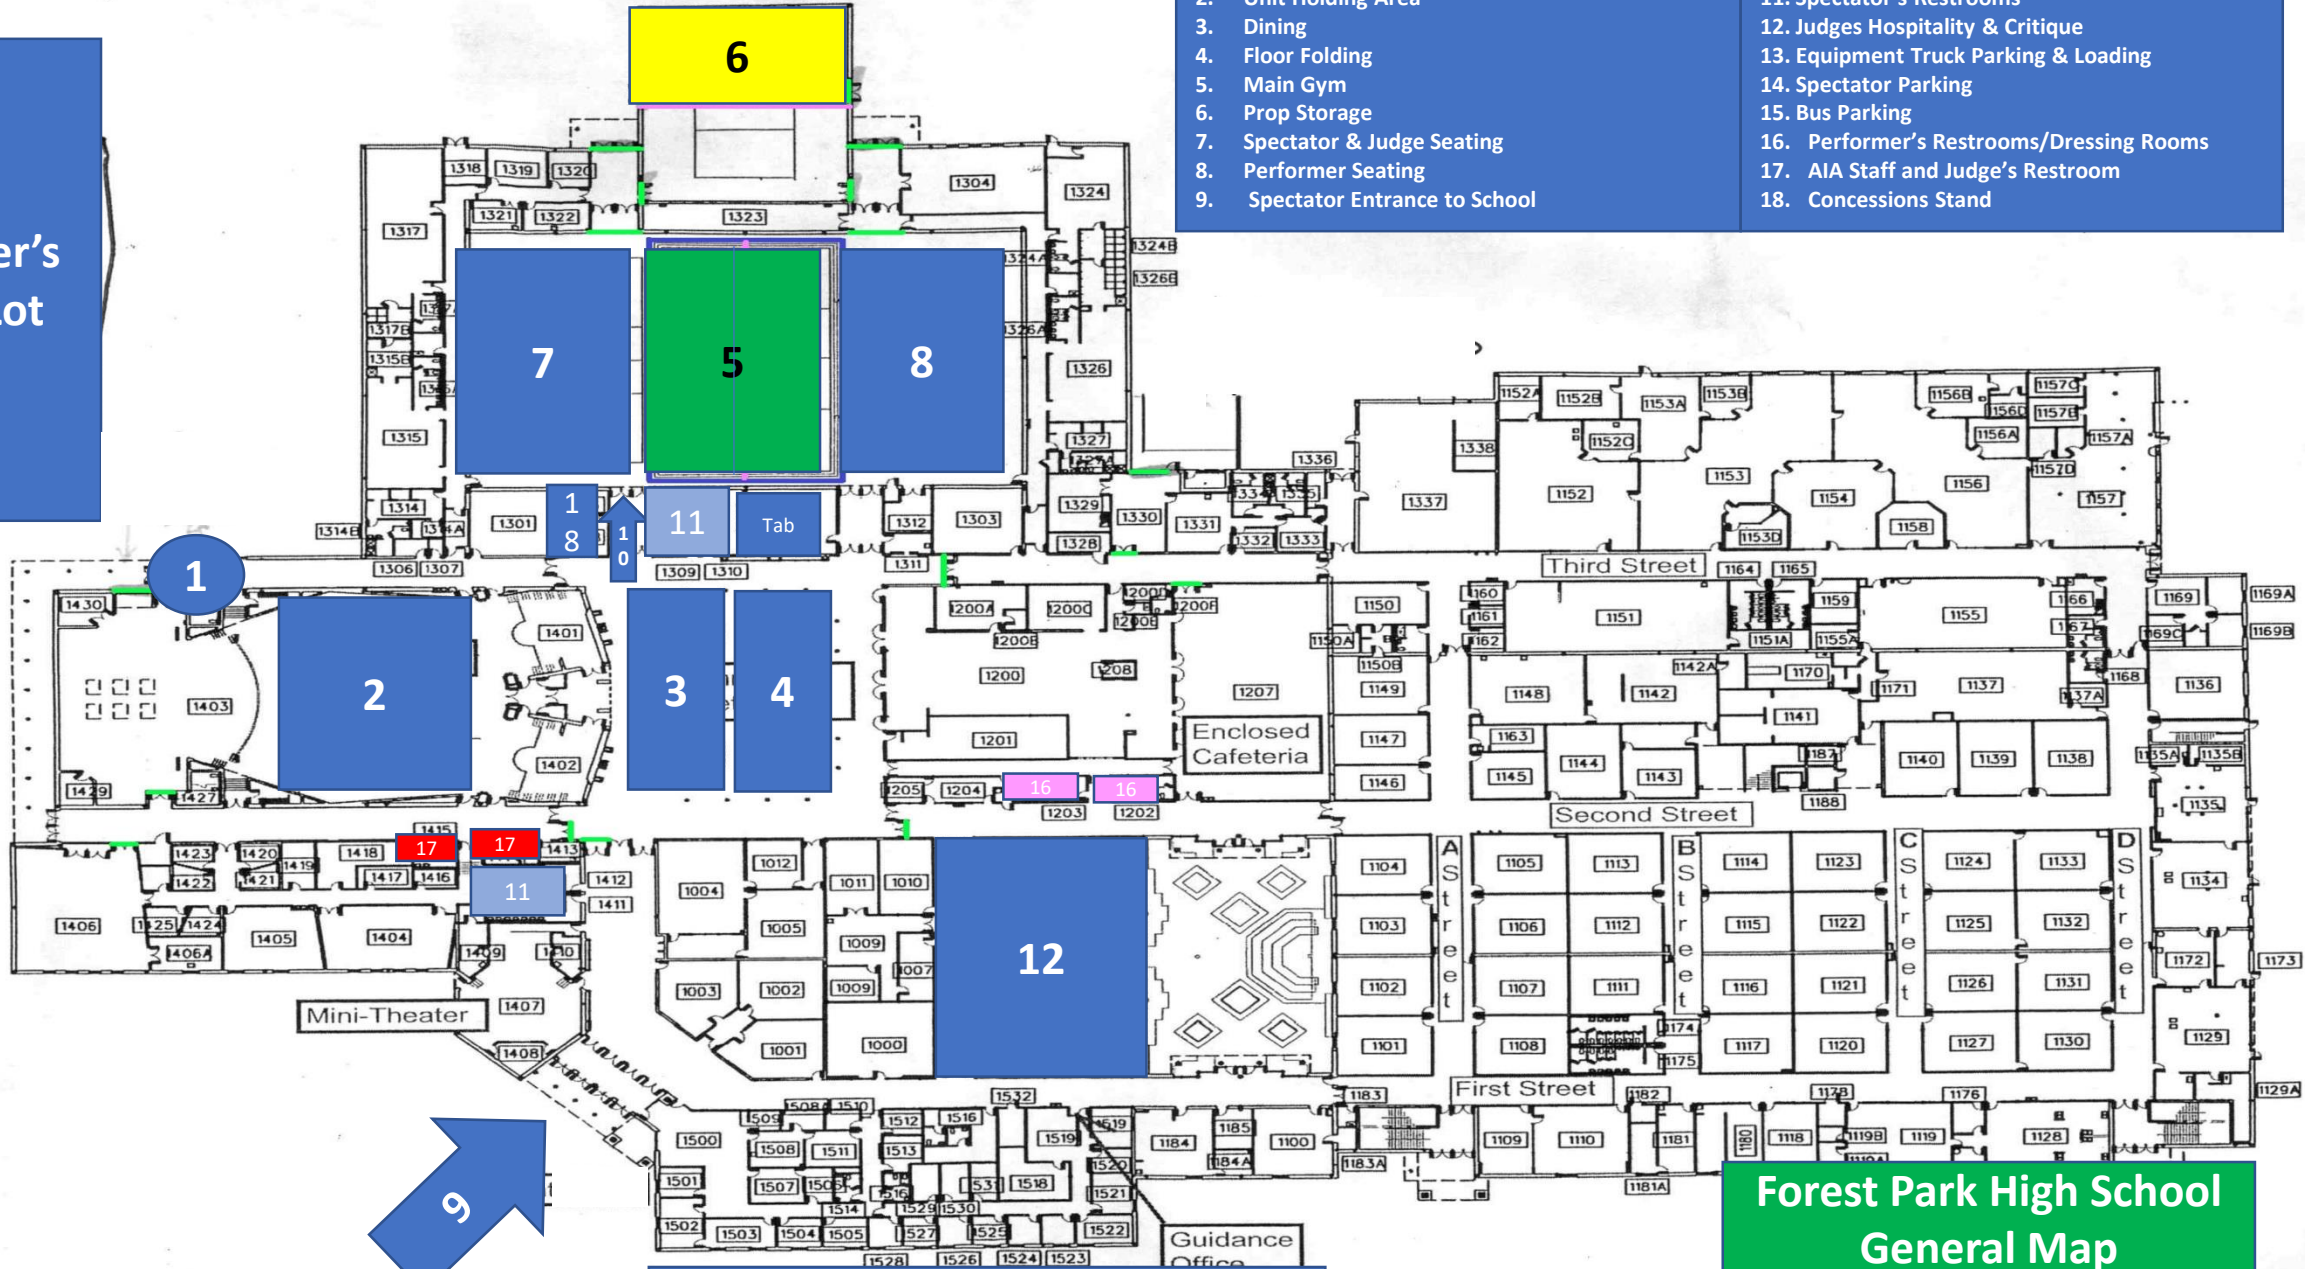

- 1. Unit Check In
- 2. Unit Holding Area
- 3. Dining
- 4. Floor Folding
- 5. Main Gym
- 6. Prop Storage
- 7. Spectator & Judge Seating
- 8. Performer Seating
- 9. Spectator Entrance to School
- 10. Spectator Entrance to Gym
- 11. Spectator's Restrooms
- 12. Judges Hospitality & Critique
- 13. Equipment Truck Parking & Loading
- 14. Spectator Parking
- 15. Bus Parking
- 16. Performer's Restrooms/Dressing Rooms
- 17. AIA Staff and Judge's Restroom
- 18. Concessions Stand

13  
Driver's  
Ed Lot

14

15

Forest Park High School  
General Map