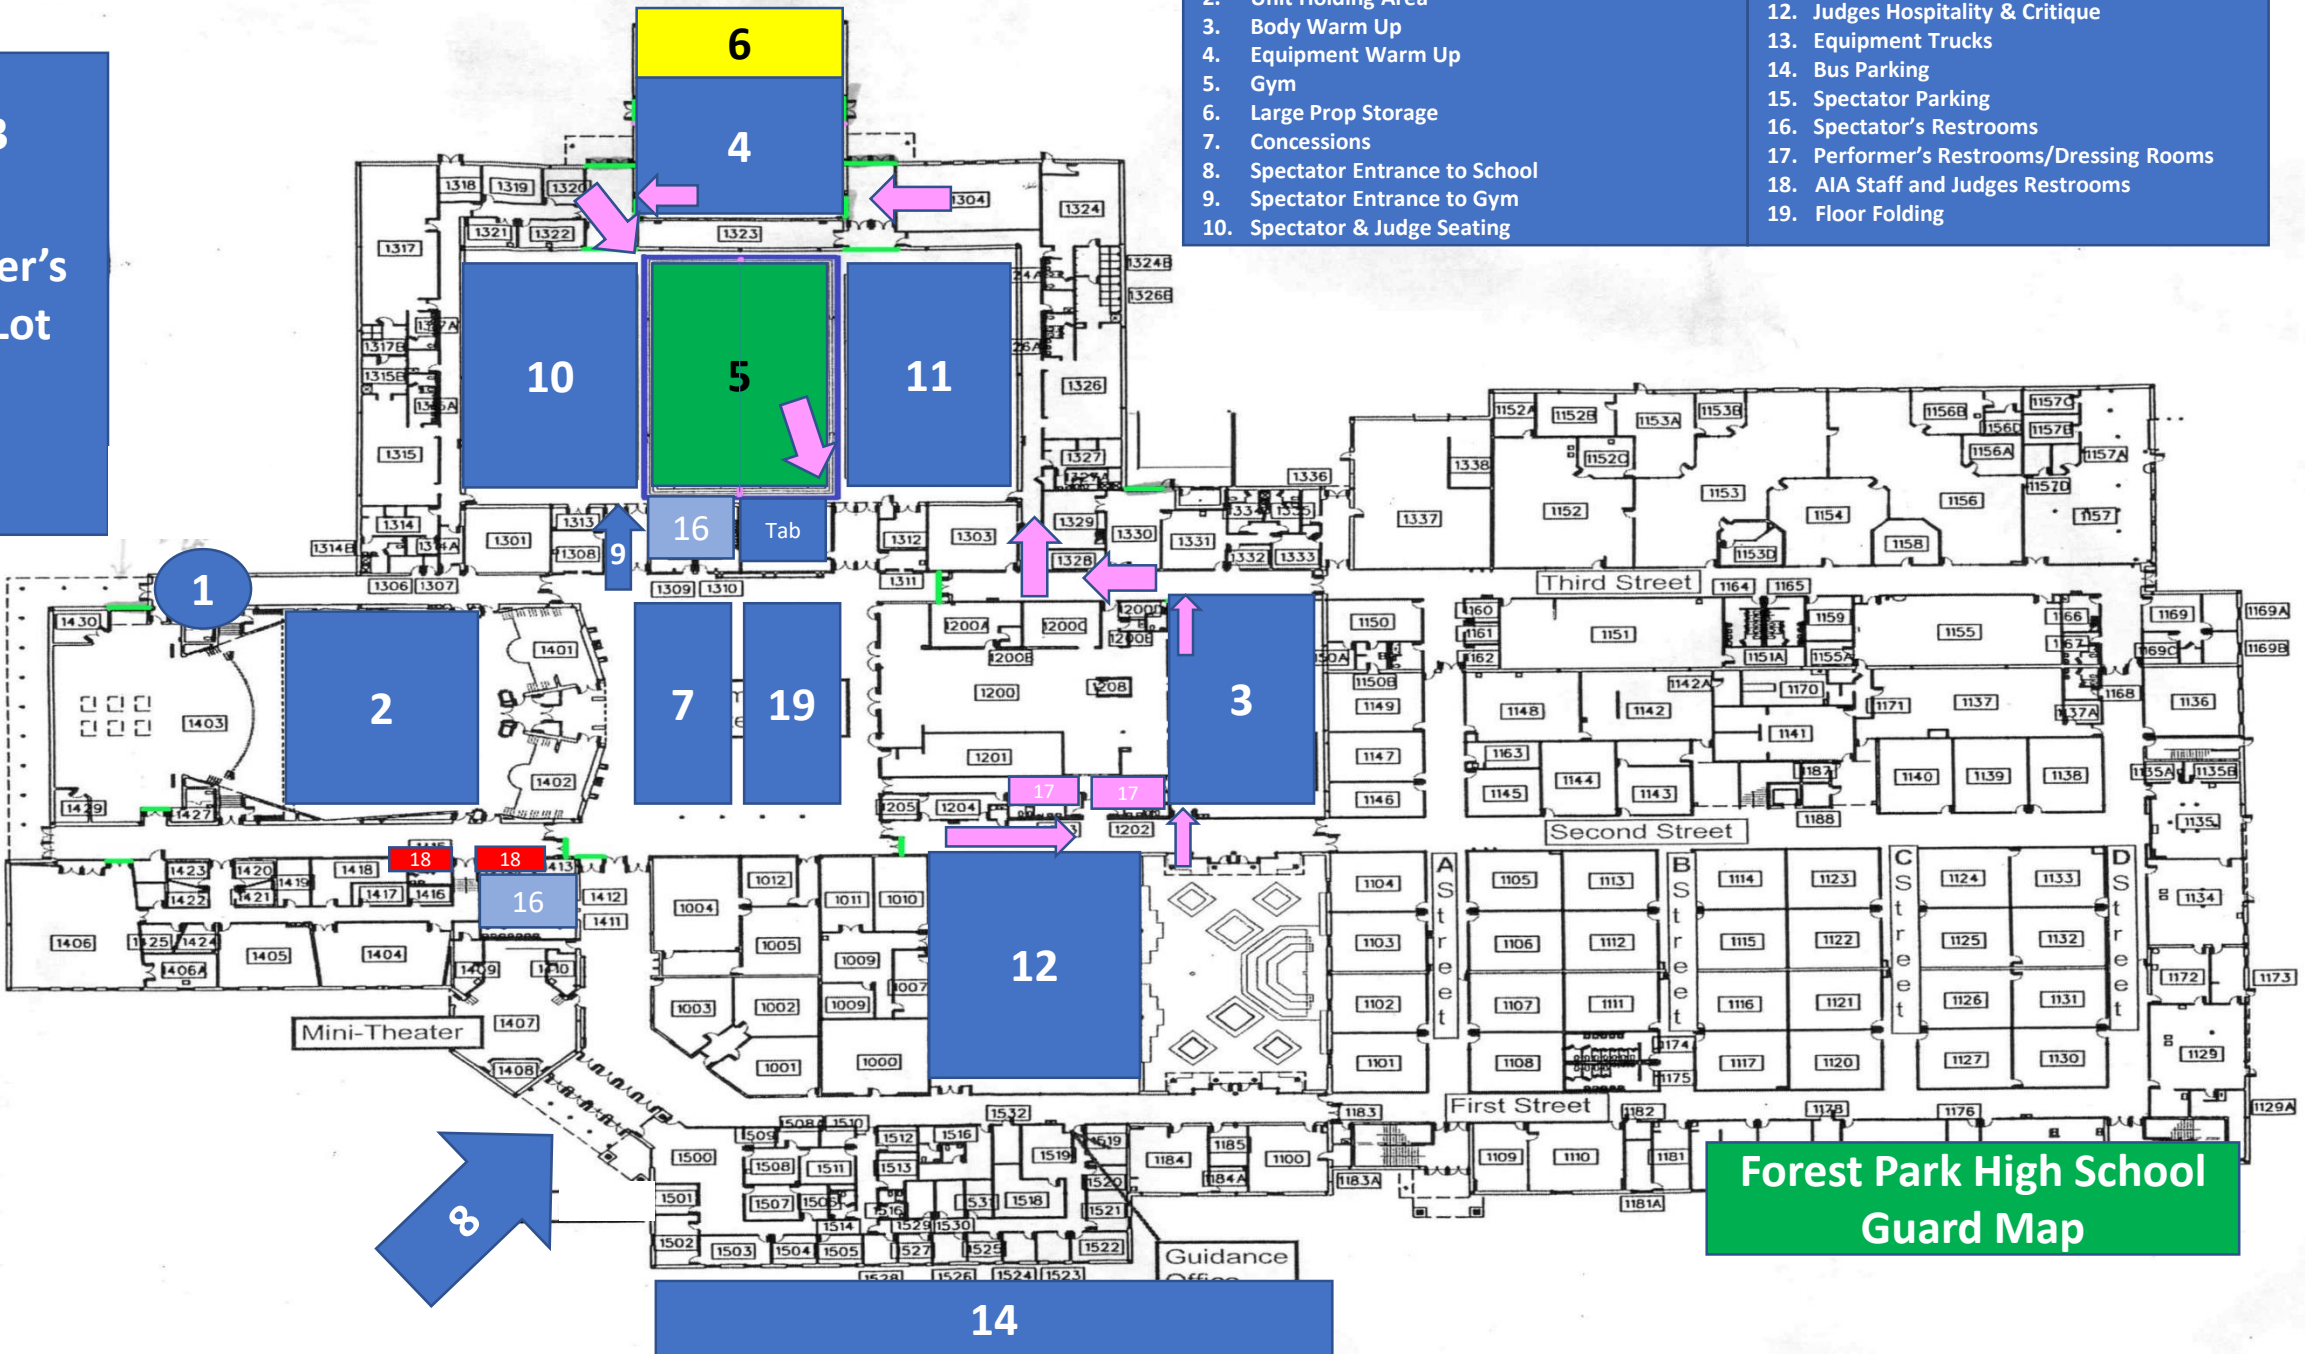

- 1. Unit Check In
- 2. Unit Holding Area
- 3. Body Warm Up
- 4. Equipment Warm Up
- 5. Gym
- 6. Large Prop Storage
- 7. Concessions
- 8. Spectator Entrance to School
- 9. Spectator Entrance to Gym
- 10. Spectator & Judge Seating
- 11. Performer Seating
- 12. Judges Hospitality & Critique
- 13. Equipment Trucks
- 14. Bus Parking
- 15. Spectator Parking
- 16. Spectator's Restrooms
- 17. Performer's Restrooms/Dressing Rooms
- 18. AIA Staff and Judges Restrooms
- 19. Floor Folding

13
Driver's
Ed Lot

15

Forest Park High School
Guard Map

14