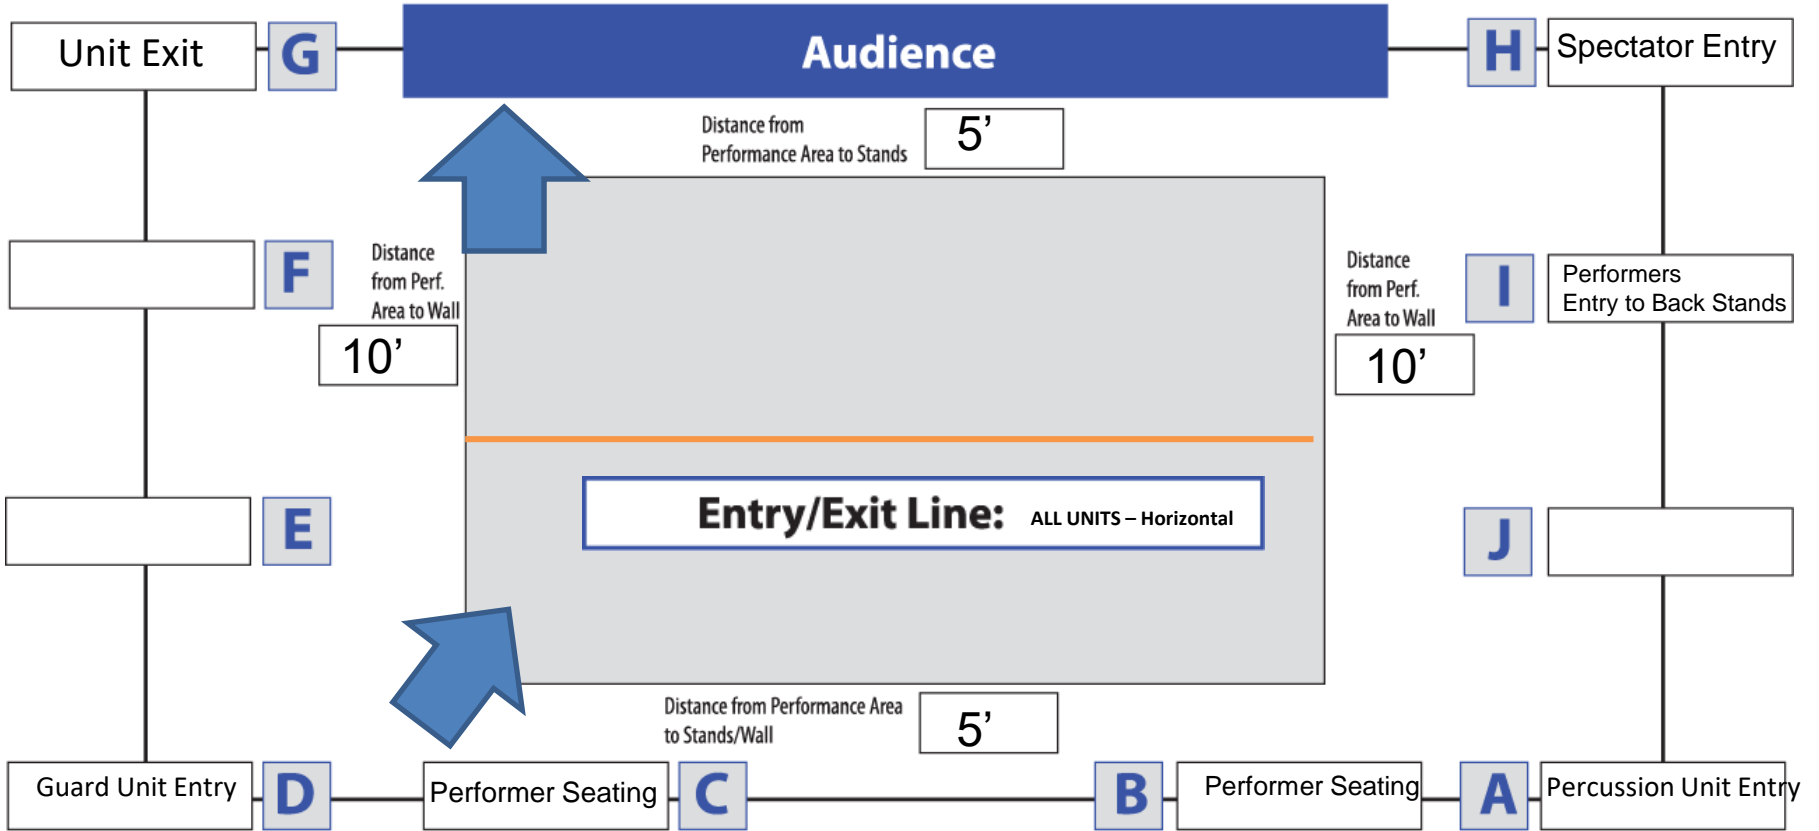

location name **Potomac High School – Color Guard**

Minimum Performance Area: 55' x 90'

Minimum Ceiling Height Lowest Point including beams/rafters **30'+**

Are there any low-hanging obstructions? (Basketball/Volleyball nets?) **NO**
Note in red on diagram

Are the gym Entry/Exit doors Single-Wide, Double-Wide, or Double-Wide with non removable bar? **DW doors w/removable bar**

Exact dimensions of Entry/Exit door to be used at the show **6'**