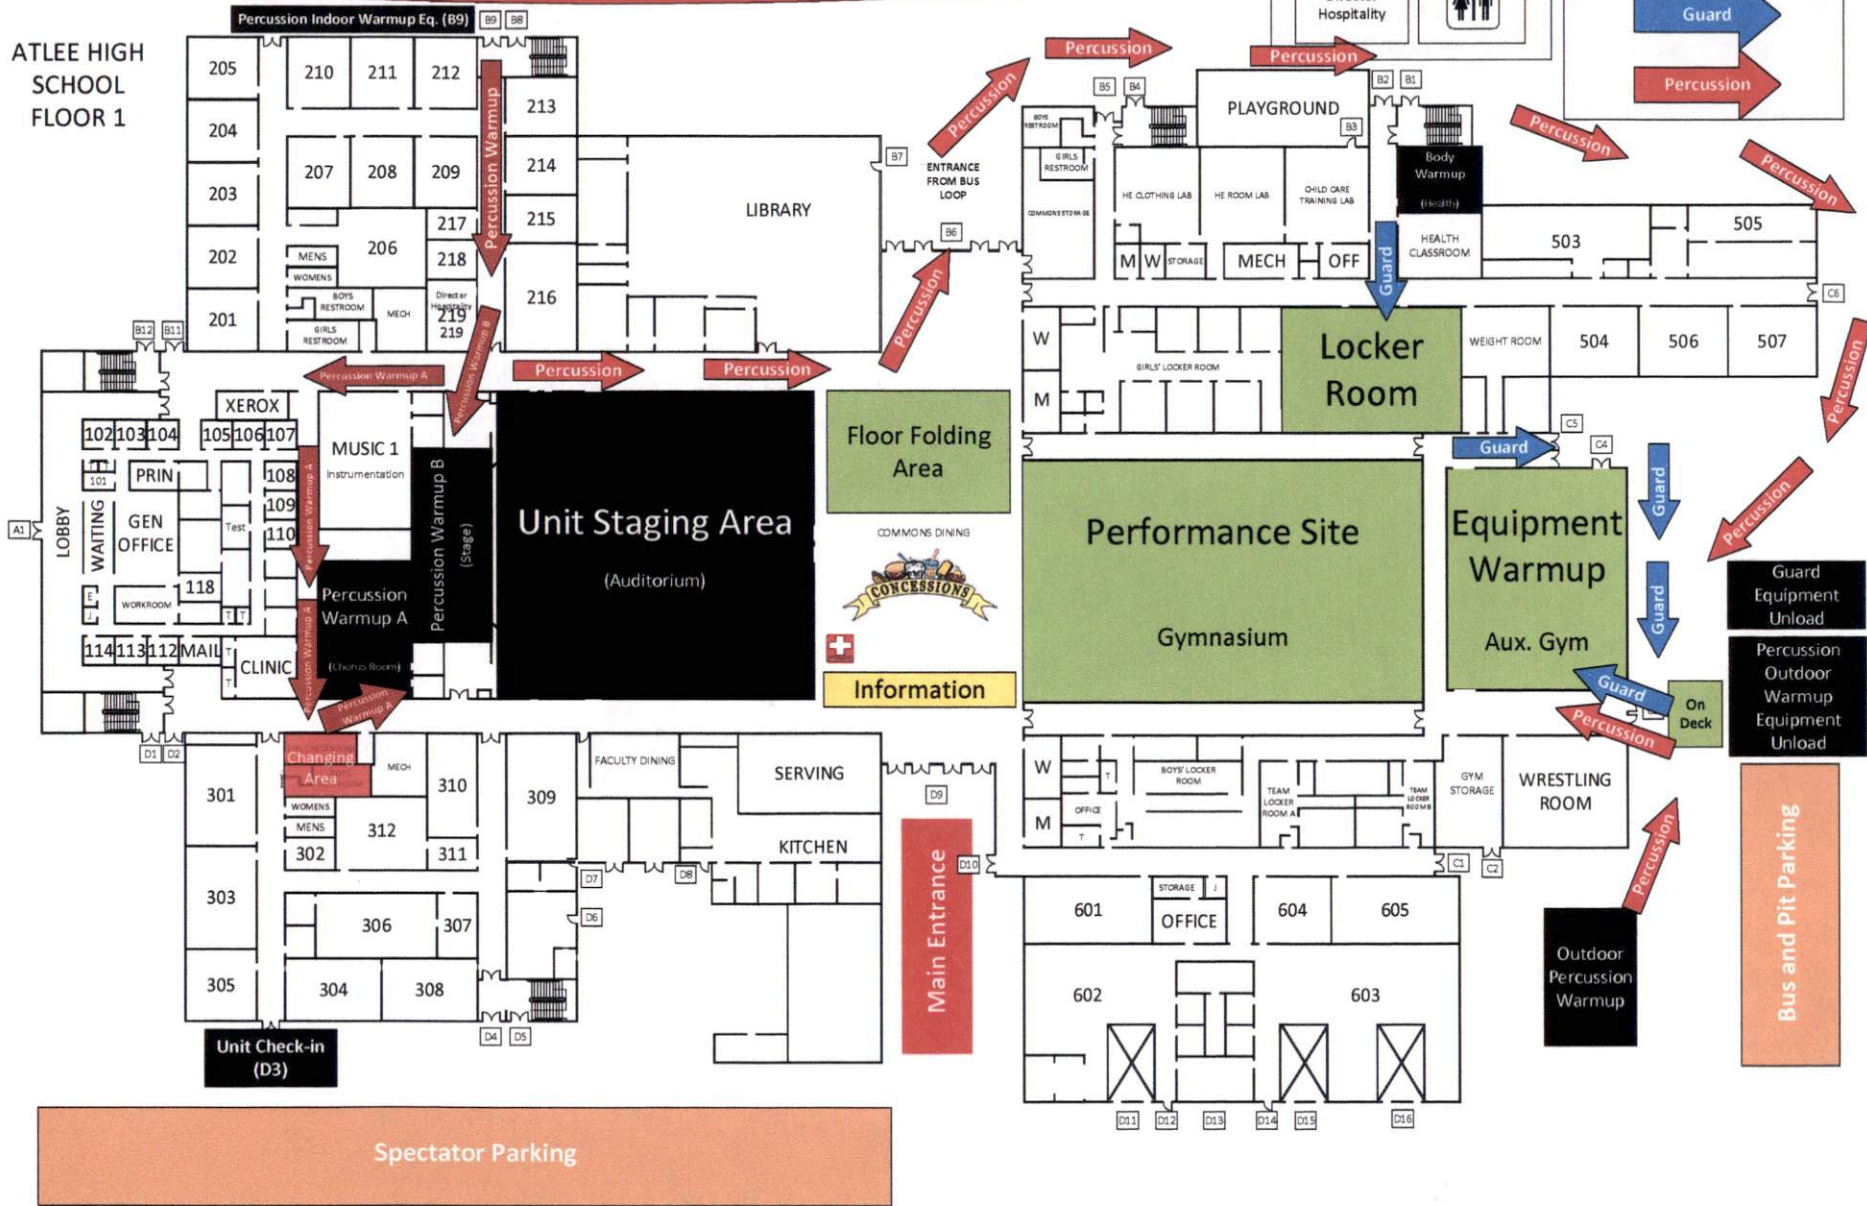

Atlee Station Road

ATLEE HIGH SCHOOL FLOOR 1

Bus Loop (Prop and Floor Pickup)
Percussion Equipment Loading

Locations

- Director Hospitality
- Restrooms

Routes

- Guard (Blue Arrow)
- Percussion (Red Arrow)

Spectator Parking