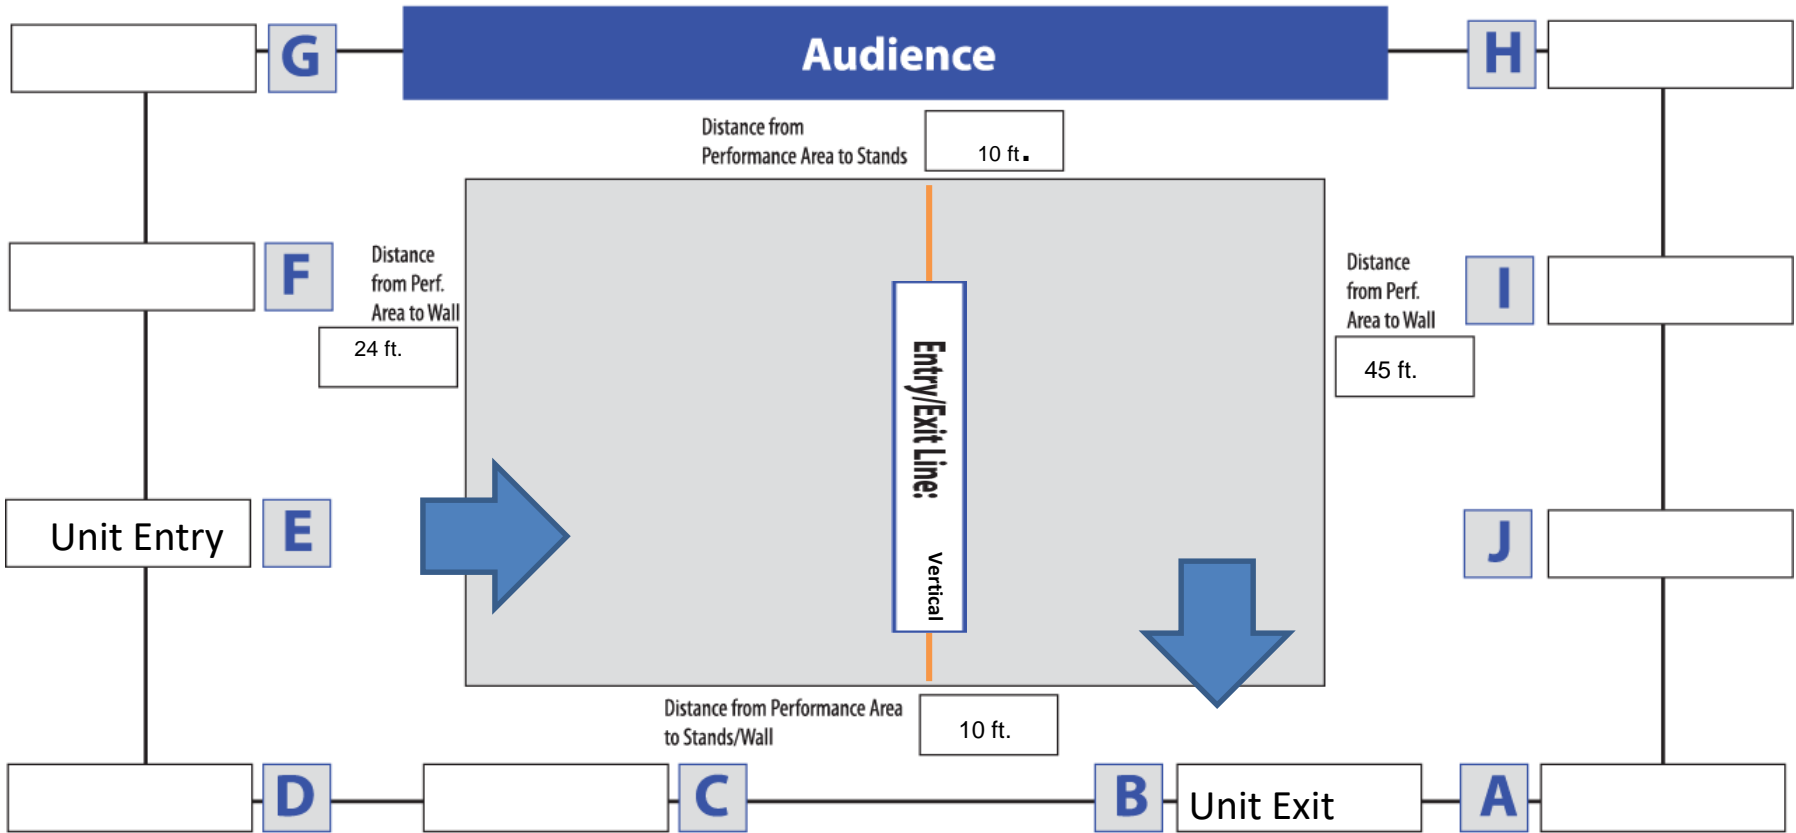

location name Mount Vernon High School
 Minimum Performance Area: 60' X 90'

- Minimum Ceiling Height Lowest Point including beams/rafters
- Are there any low-hanging obstructors? (Basketball/Volleyball nets?)
Note in red on diagram
- Are the gym Entry/Exit doors Single-Wide, Double-Wide, or Double-Wide with non removable bar?
- Exact dimensions of Entry/Exit door to be used at the show