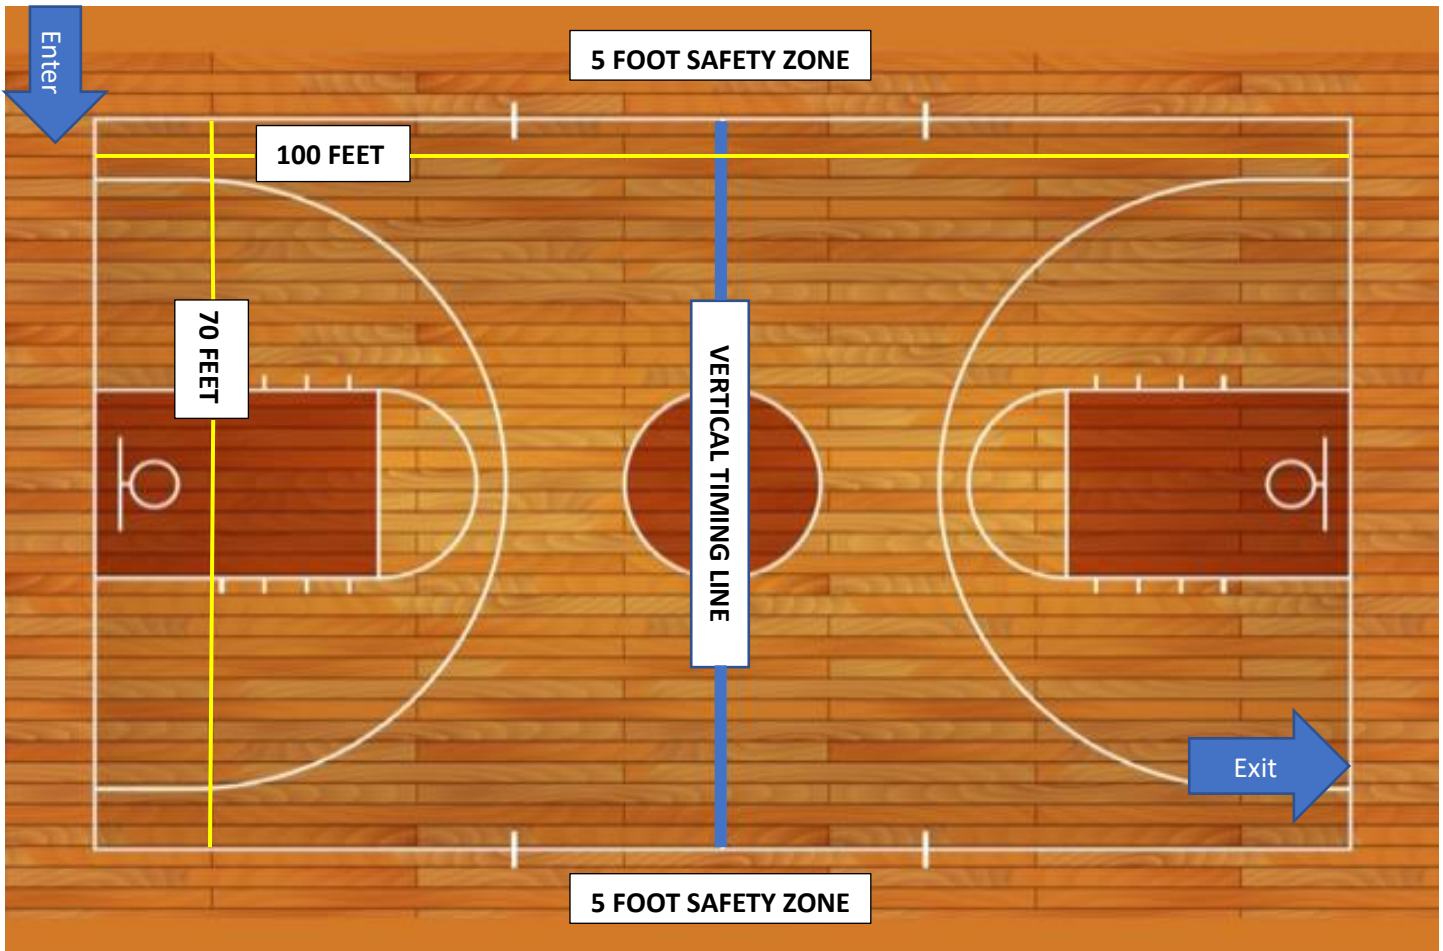

Atlantic Indoor Association

**Jefferson Forest High School
Competition Area - Percussion**

All AIA contest sites must have a minimum of 70' x 100' of gym area to accommodate a five (5) foot "safety zone" from spectator seating. If no spectators are seated on the left or right sides of the gym area, then the "safety zone" will be eliminated on the left and right sides of the competition area and can extend to the maximum of 106' x 78'.

The "competition area" at this event measures approximately 100' x 70'. All performing groups must be prepared to perform within that area. Floor tarps may not extend into the "safety zones" per rules found in the Winterguard International Adjudication Manual and Rulebook.

BACKSIDE SEATING

SPECTATOR SEATING

Percussion – follow the yellow arrows to enter the gym to perform.