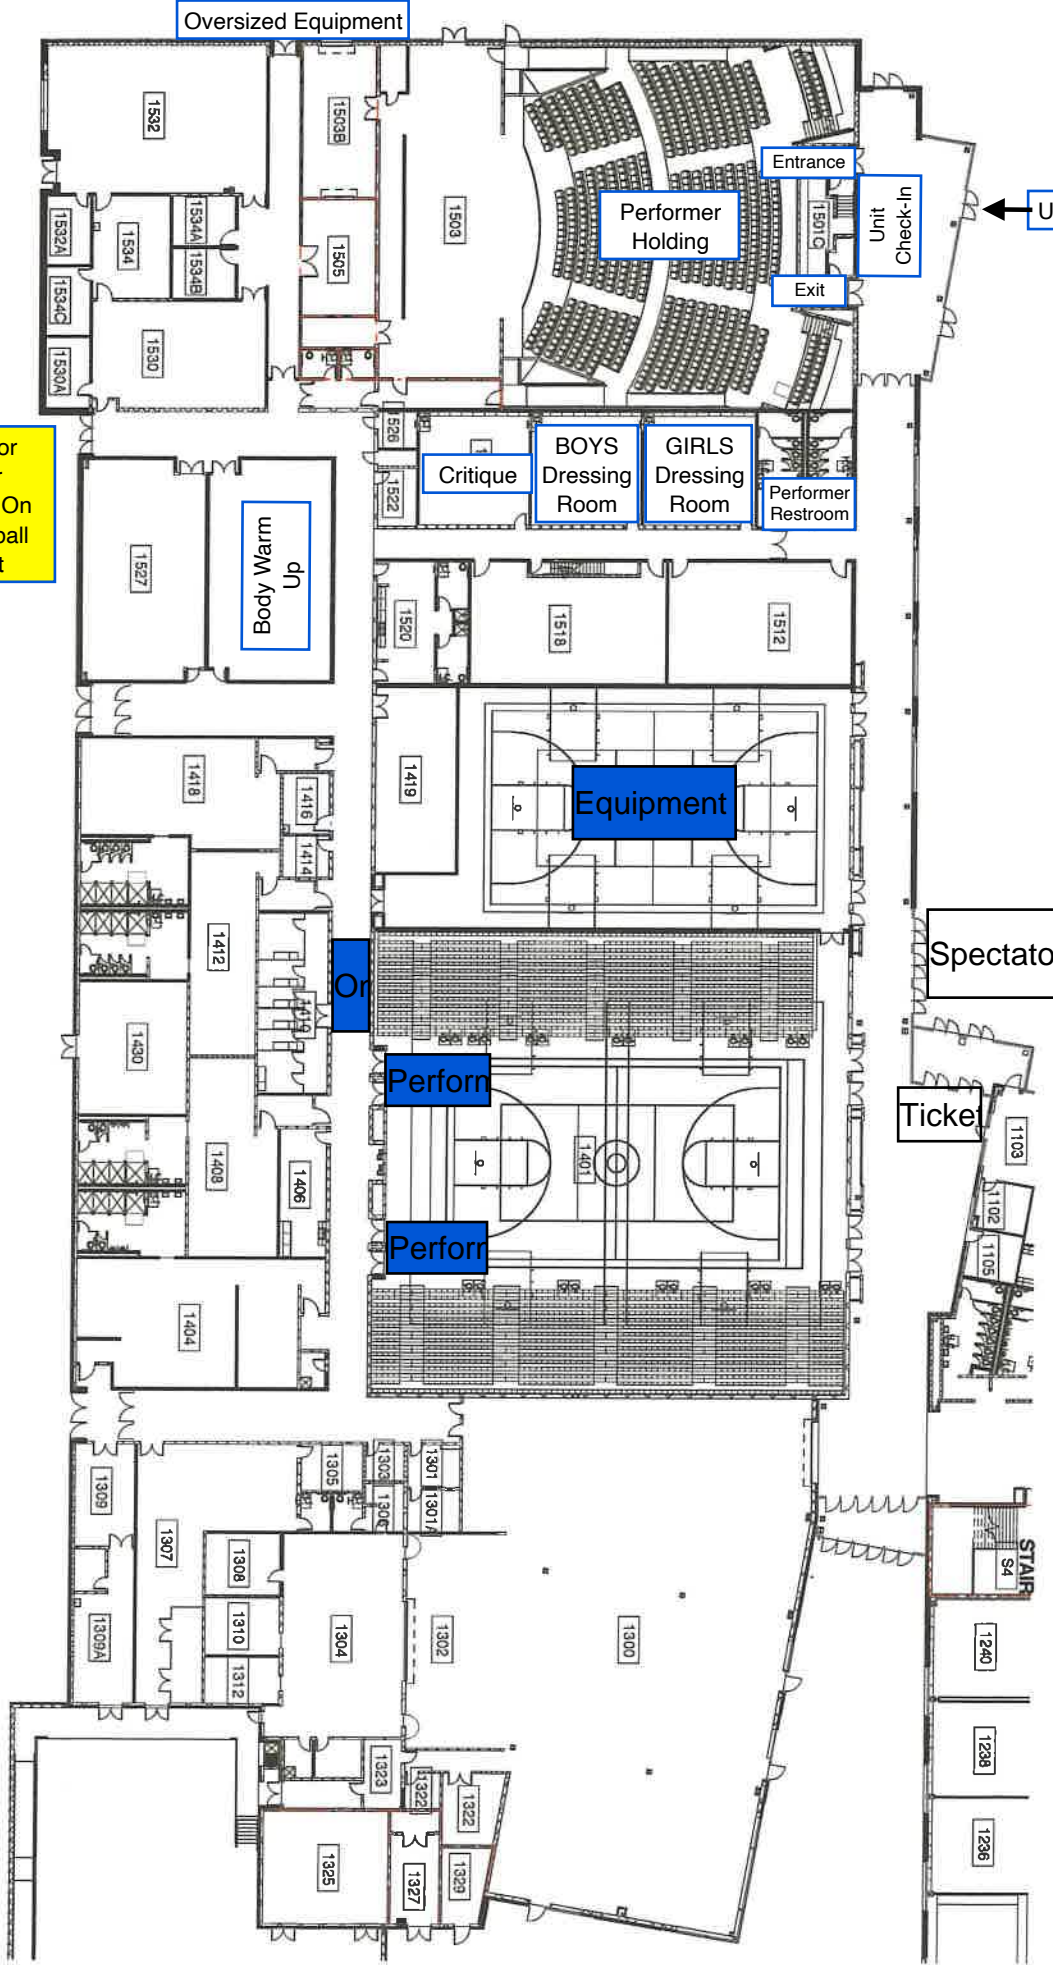

Color Guard Flow Map

Outdoor Floor Folding On Basketball Court

FIRST FLOOR

Oversized Equipment

Performer Holding

Entrance

Unit Check-In

Unit Entrance

Exit

Critique

BOYS Dressing Room

GIRLS Dressing Room

Performer Restroom

Body Warm Up

Equipment

Spectator

Ticket

STAIR
S4

1240

1238

1236

1300

1302

1304

1503

1505

1508

1512

1518

1520

1532

1534