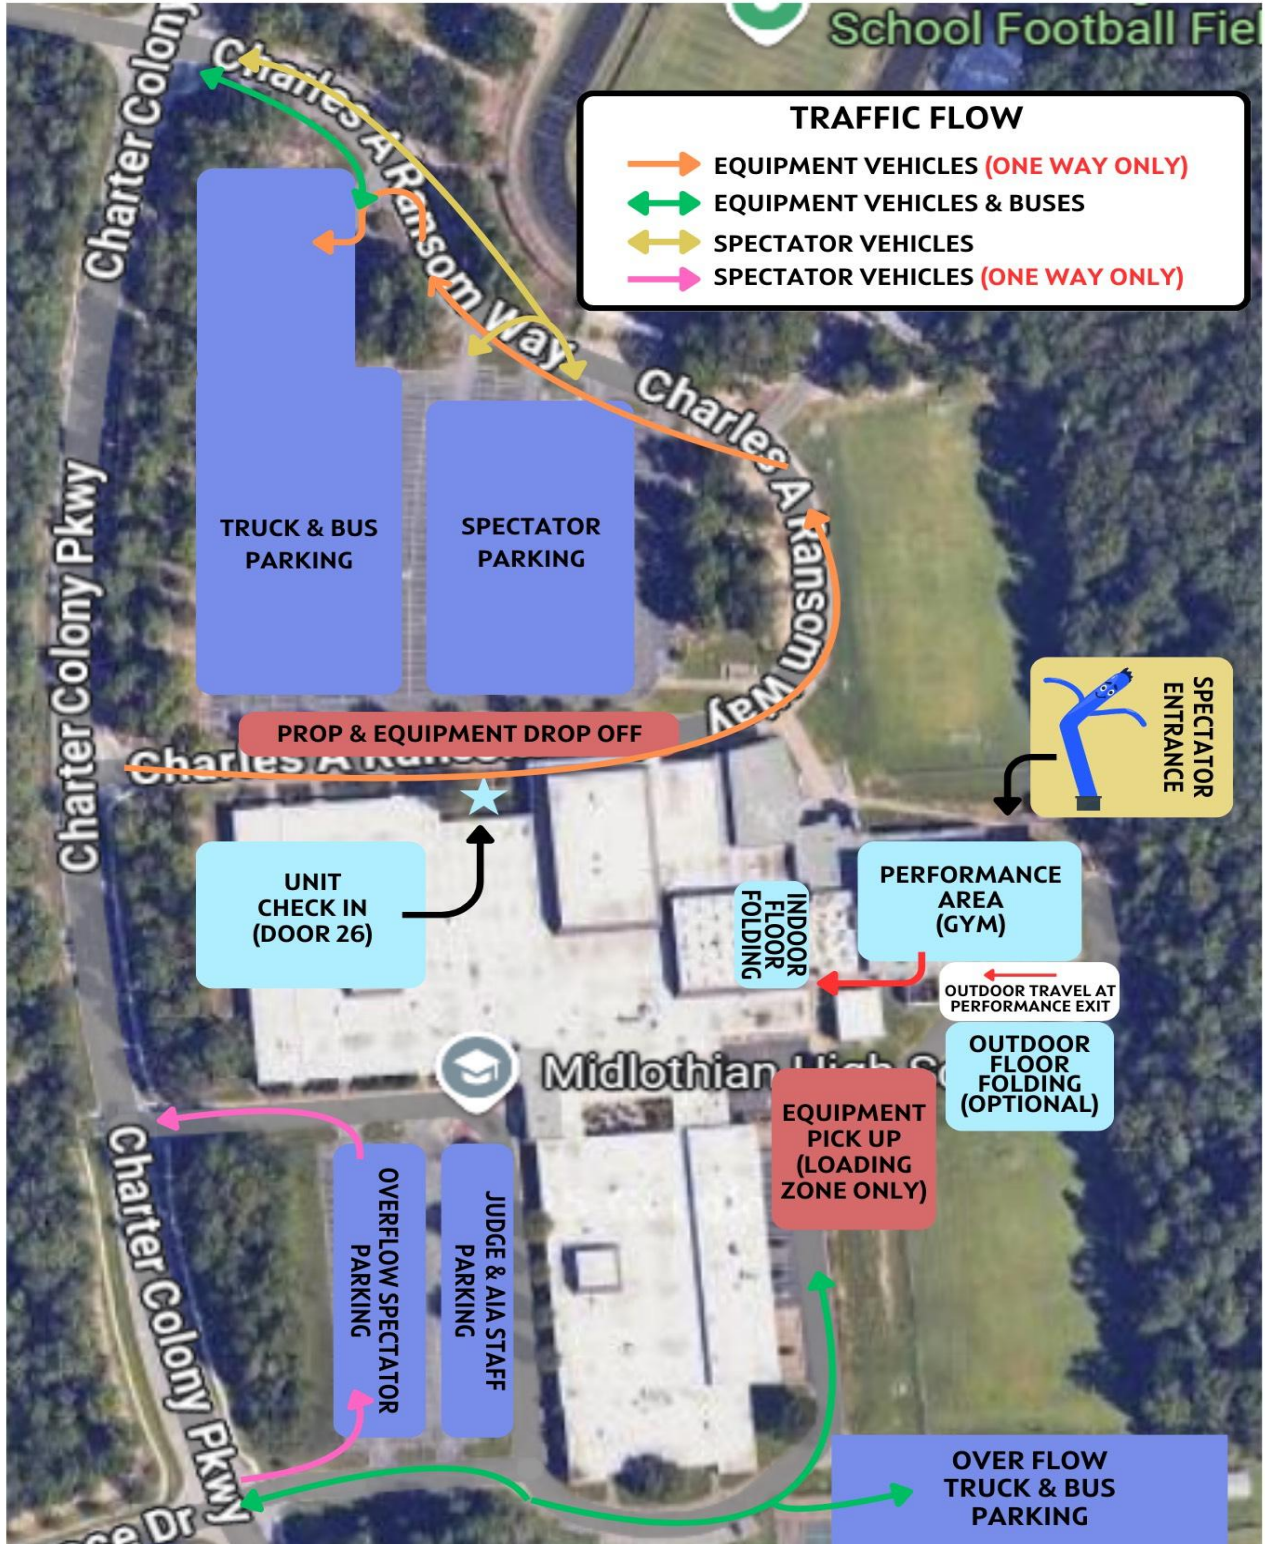

**TIMING LINE:
VERTICAL**

←
PERFORMANCE
ENTRANCE
PERFORMANCE
EXIT →

Exit performance area
directly to outside. This is
the outside from the gym.

WARM UP A: Band Room
SEPARATE ENTRANCE AND EXIT: Yes
BODY WARM UP MEASUREMENTS: 54' X 38'
OBSTRUCTIONS: No

Path to get to aux gym to fold floor inside. Image order 1-4.

OUTSIDE FLOOR FOLDING

PERCUSSION/WINDS FLOW MAP

OUTSIDE MAP

Atlantic Indoor Association

Midlothian High School

Competition Area

All AIA contest sites must have a minimum of 70' x 100' of gym area to accommodate a five (5) foot "safety zone" from spectator seating. If no spectators are seated on the left or right sides of the gym area, then the "safety zone" will be eliminated on the left and right sides of the competition area and can extend to the maximum of 86' x 93'.

The "competition area" at this event measures approximately 86' x 93'. All performing groups must be prepared to perform within that area. Floor tarps may not extend into the "safety zones" per rules found in the Winterguard International Adjudication Manual and Rulebook.