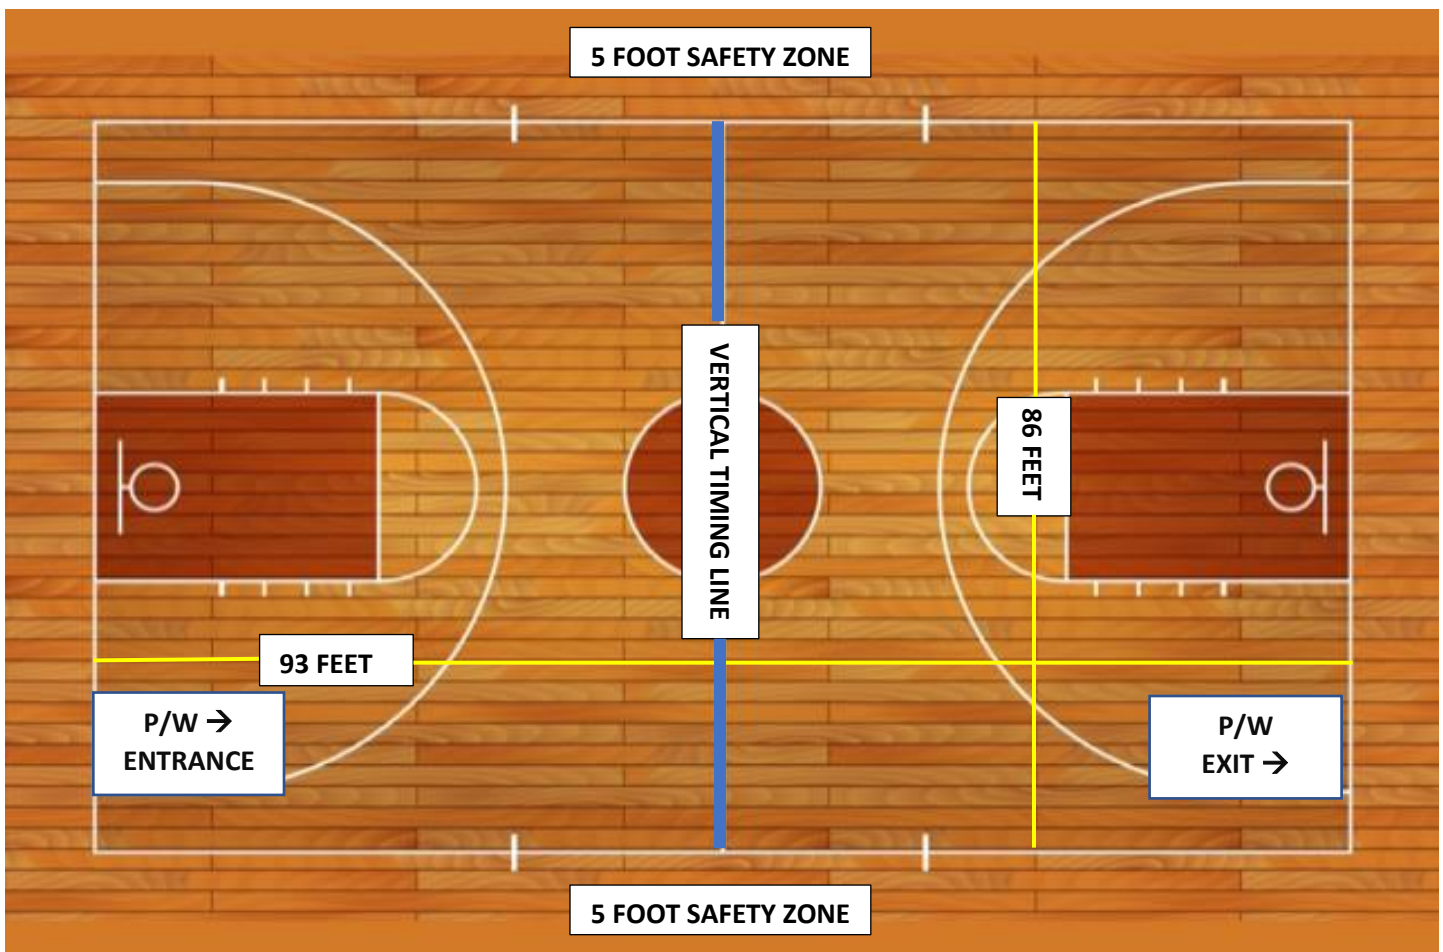

SPECTATOR SEATING