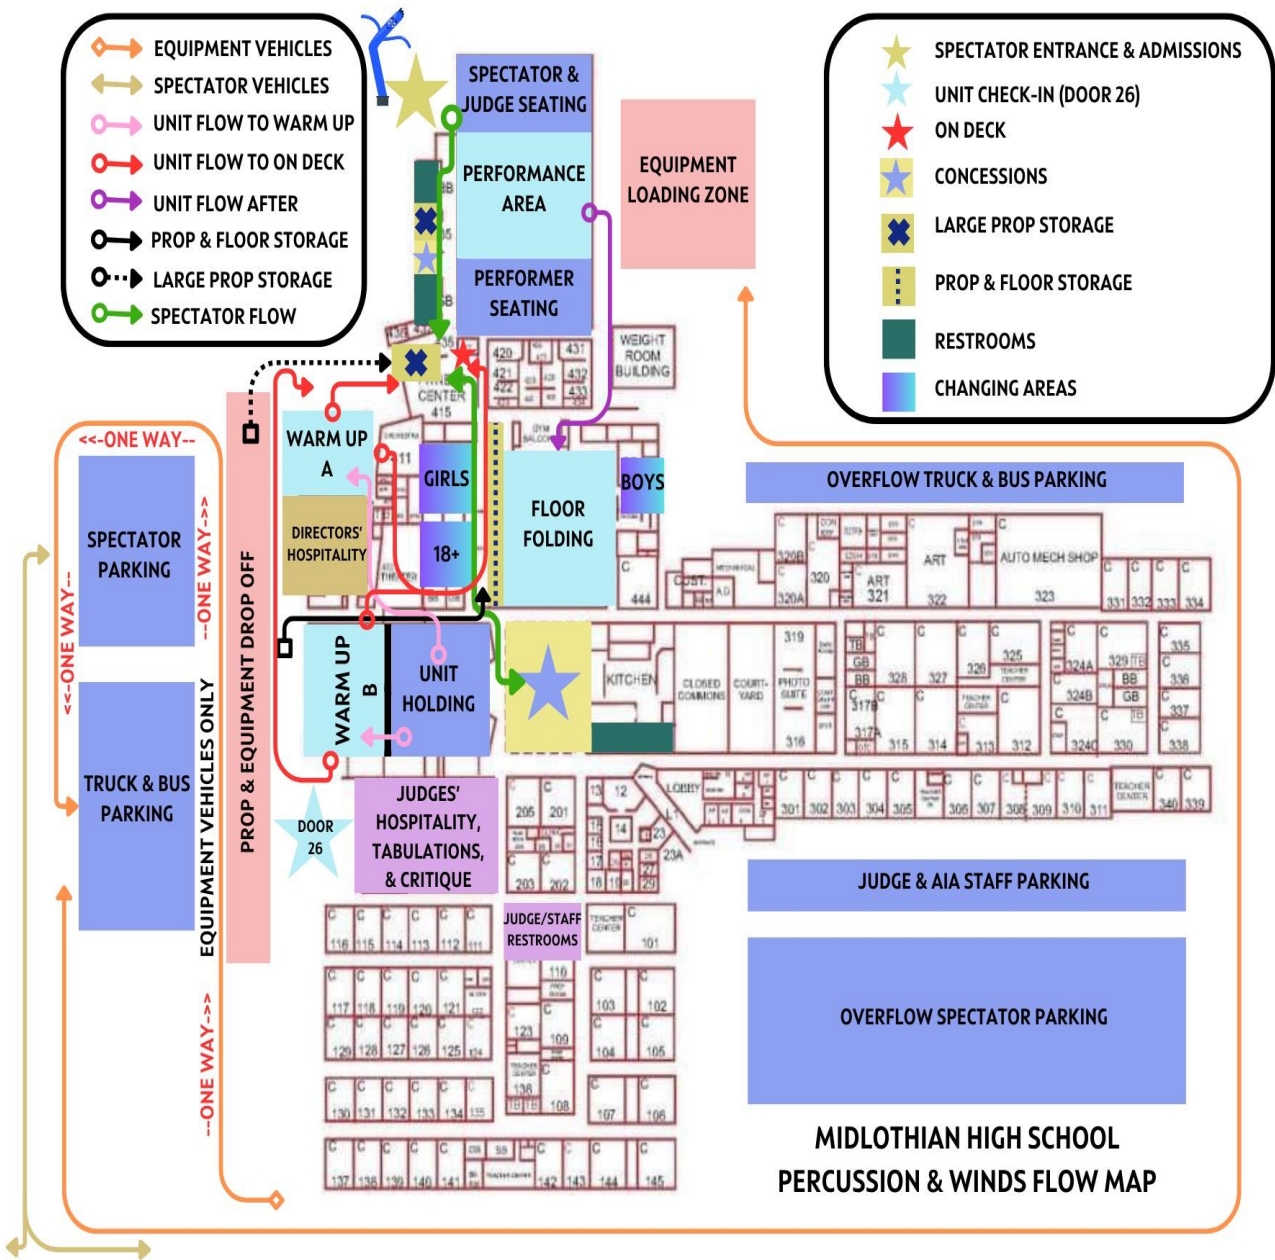

**TIMING LINE:
VERTICAL**

←
PERFORMANCE
ENTRANCE
PERFORMANCE
EXIT →

Exit performance area
directly to outside. This is
the outside from the gym.

WARM UP A: Band Room
SEPARATE ENTRANCE AND EXIT: Yes
BODY WARM UP MEASUREMENTS: 54' X 38'
OBSTRUCTIONS: No

Warmup A
←Enter Exit→

WARM UP B: Stage
SEPARATE ENTRANCE AND EXIT: Yes
EQUIPMENT WARM UP MEASUREMENTS: 20' X 40'
OBSTRUCTIONS: No

Warm Up B Entrance/Exit

Warm Up B Hallway

FLOOR FOLDING AREA: Aux Gym or Outside

Path to get to aux gym to fold floor inside. Image order 1-4.

OUTSIDE FLOOR FOLDING

PERCUSSION/WINDS FLOW MAP

OUTSIDE MAP

Atlantic Indoor Association

Midlothian High School

Competition Area

All AIA contest sites must have a minimum of 70' x 100' of gym area to accommodate a five (5) foot "safety zone" from spectator seating. If no spectators are seated on the left or right sides of the gym area, then the "safety zone" will be eliminated on the left and right sides of the competition area and can extend to the maximum of 86' x 93'.

The "competition area" at this event measures approximately 86' x 93'. All performing groups must be prepared to perform within that area. Floor tarps may not extend into the "safety zones" per rules found in the Winterguard International Adjudication Manual and Rulebook.