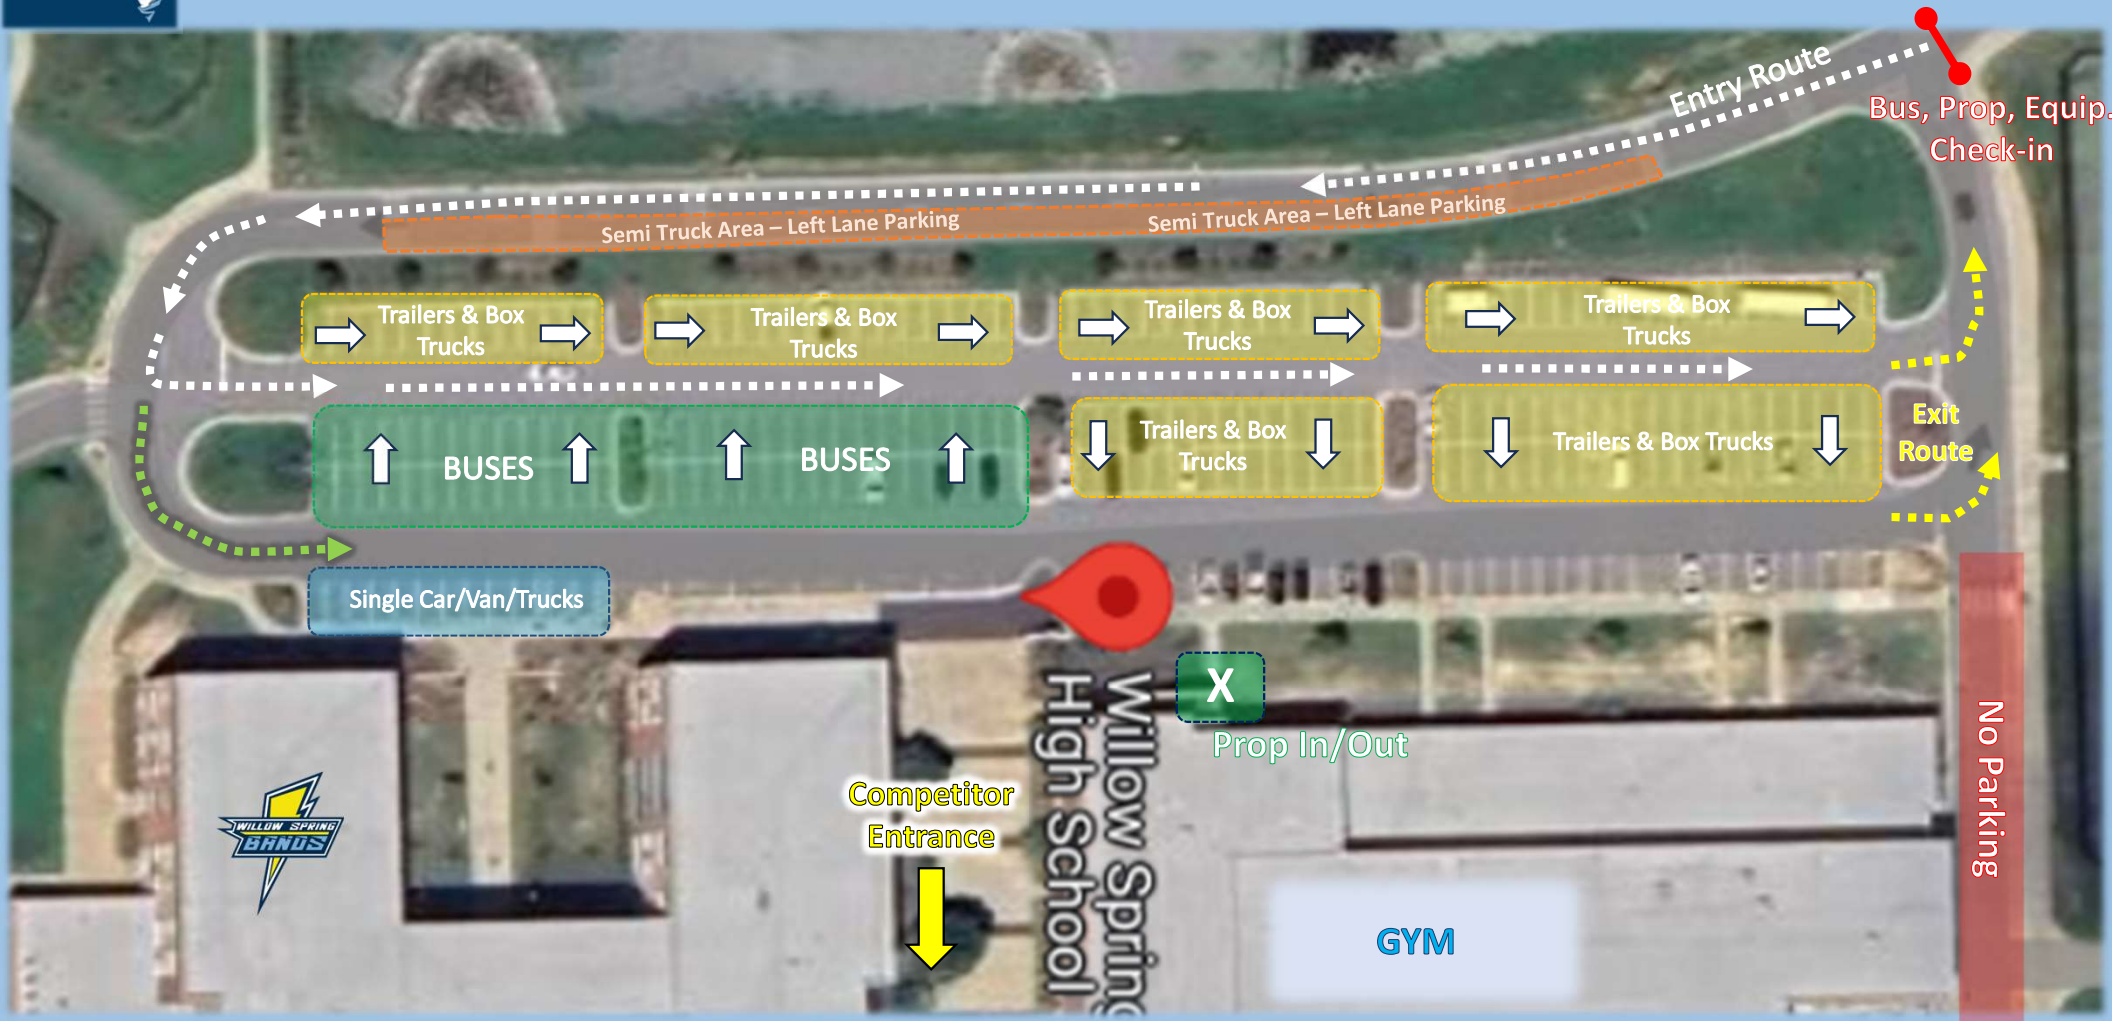

2025 - Bus / Props / Equipment Parking

Willow Spring High School