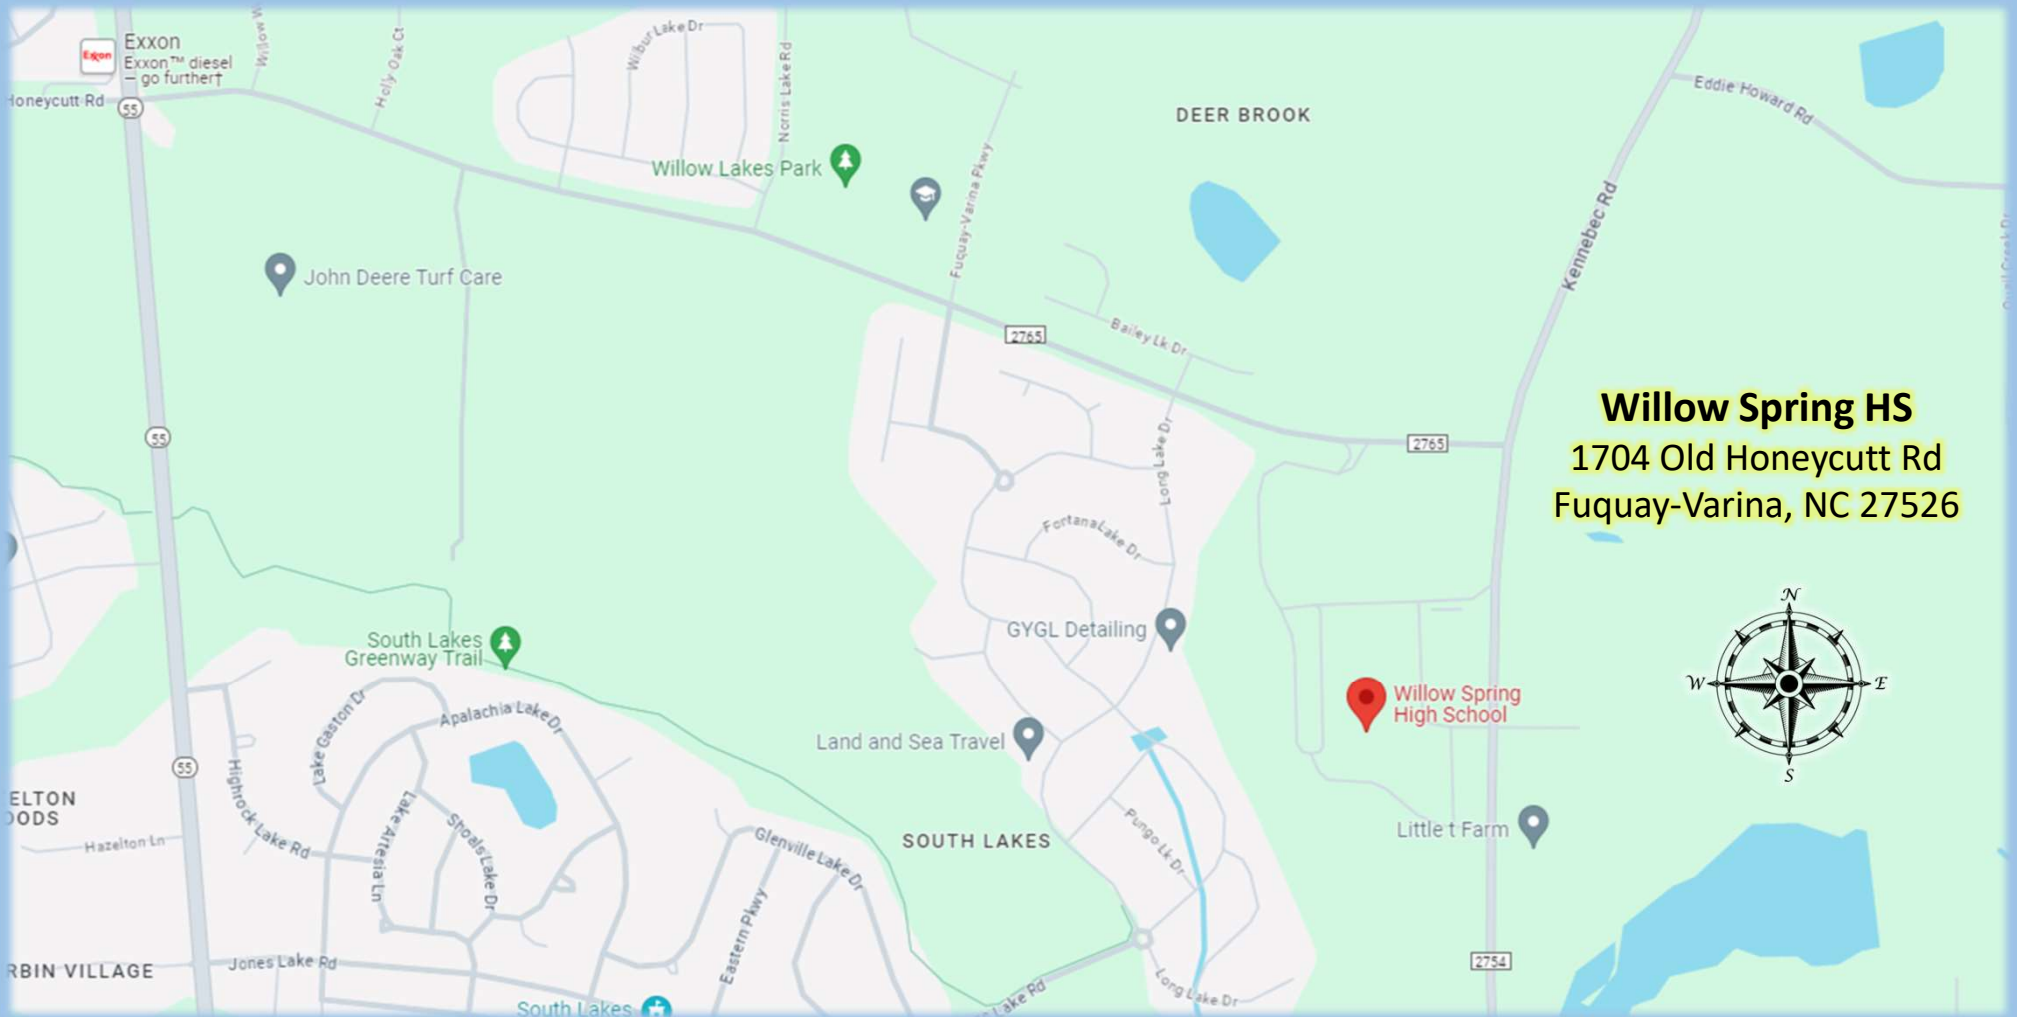

# WSHS – Location & Address

**Willow Spring HS**  
1704 Old Honeycutt Rd  
Fuquay-Varina, NC 27526

# EXTERIOR MAP & GUIDES