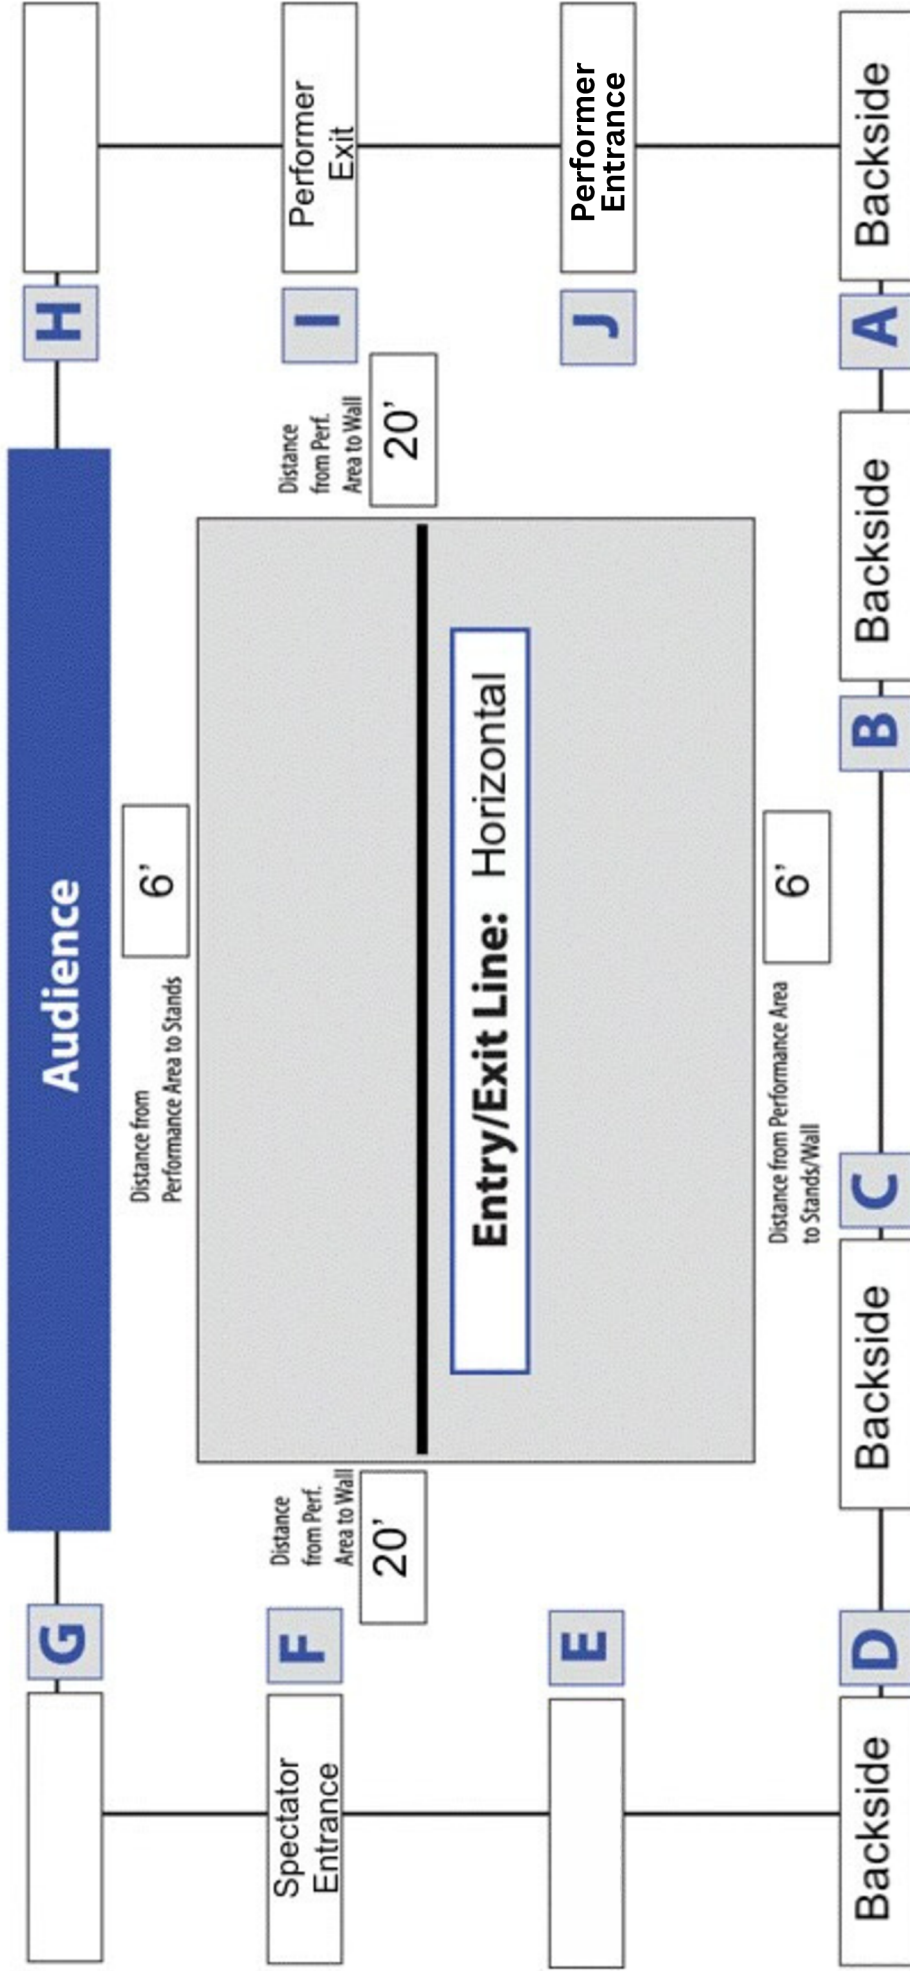

Guard

location name Apex Friendship High School

Minimum Performance Area 60 x 90

Minimum Ceiling Height Lowest Point including beams/rafters

30'

Are the gym Entry/Exit doors Single-Wide, Double-Wide, or Double-Wide with non removable bar?

Double Wide w/ Removable Bar

Are there any low-hanging obstructions? (Basketball/Volleyball nets?)
Note in red on diagram

Partition

Exact dimensions of Entry/Exit door to be used at the show

5'9"

Percussion & Winds

Location name Apex Friendship High School

Minimum Performance Area 60 x 90

Minimum Ceiling Height Lowest Point including beams/rafters

30'

Are the gym Entry/Exit doors Single-Wide, Double-Wide, or Double-Wide with non removable bar?

Double Wide w/ Removable Bar

Are there any low-hanging obstructions? (Basketball/Volleyball nets?)
Note in red on diagram

Partition

Exact dimensions of Entry/Exit door to be used at the show

5'9"