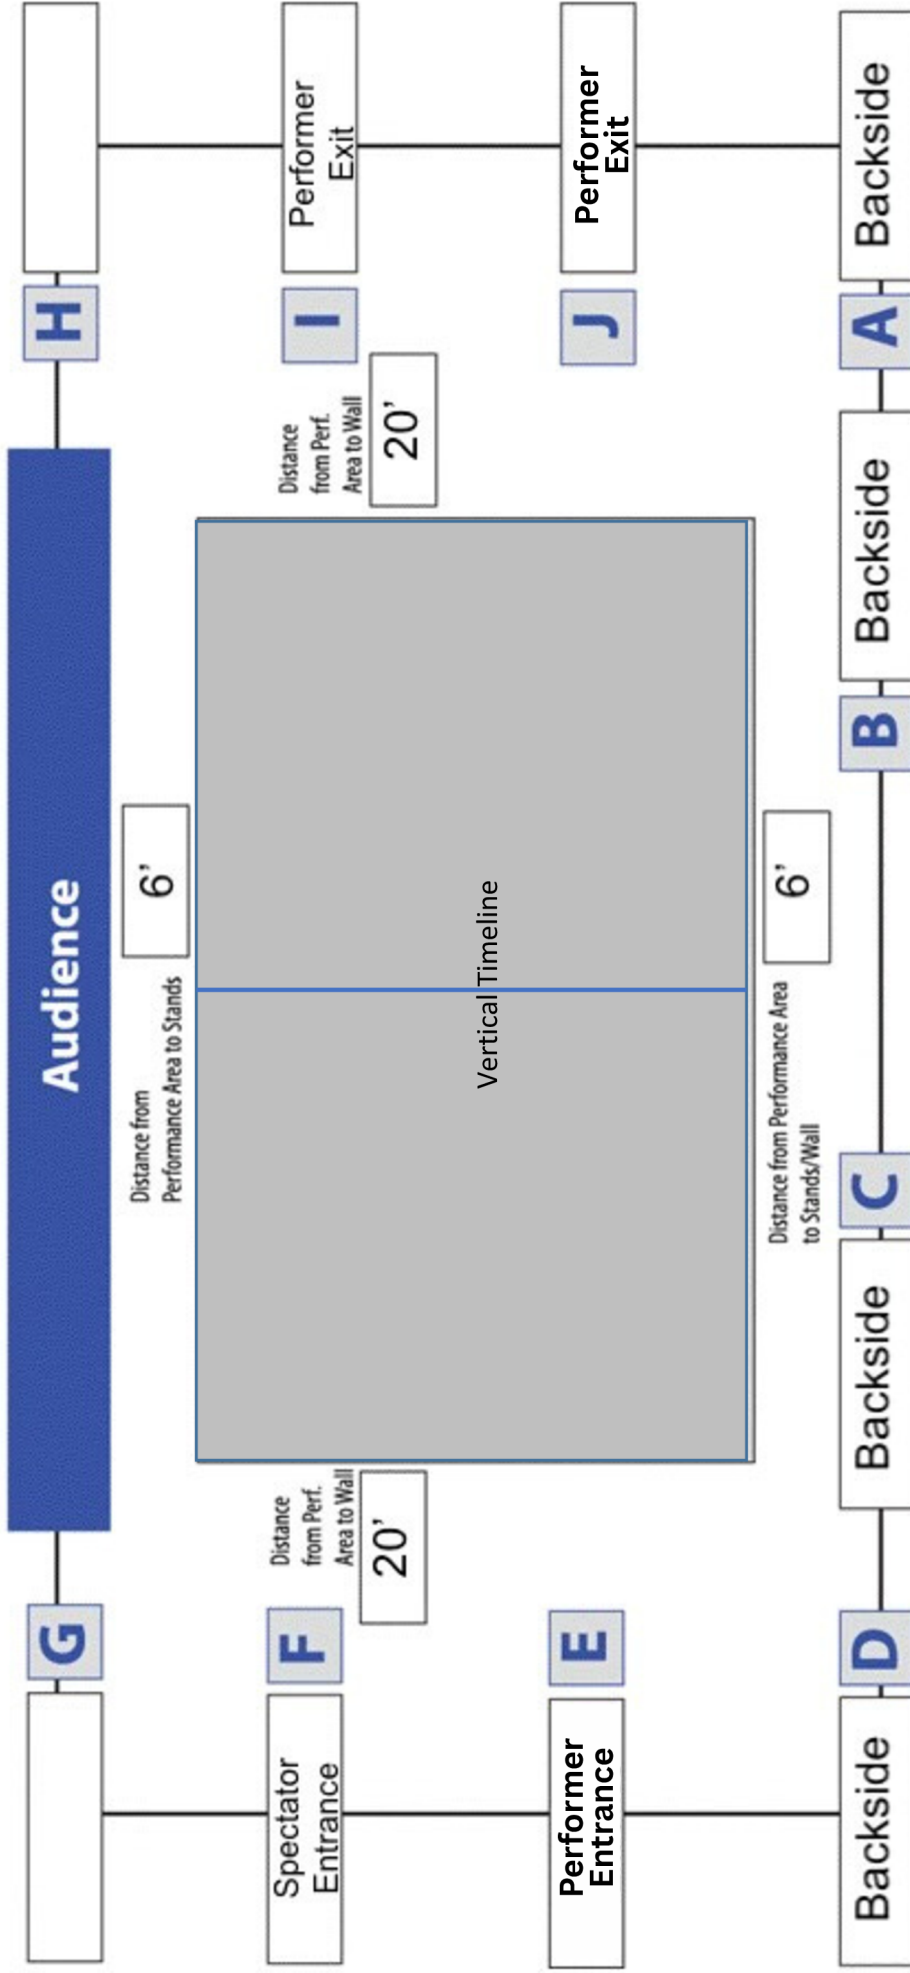

Guard

location name Apex Friendship High School

Minimum Performance Area 60 x 90

Minimum Ceiling Height Lowest Point including beams/rafters

30'

Are the gym Entry/Exit doors Single-Wide, Double-Wide, or Double-Wide with non removable bar?

Double Wide w/ Removable Bar

Are there any low-hanging obstructions? (Basketball/Volleyball nets?)
Note in red on diagram

Partition

Exact dimensions of Entry/Exit door to be used at the show

5'9"

Percussion & Winds

Location name Apex Friendship High School

Minimum Performance Area 60 x 90

Minimum Ceiling Height Lowest Point including beams/rafters

30'

Are the gym Entry/Exit doors Single-Wide, Double-Wide, or Double-Wide with non removable bar?

Double Wide w/ Removable Bar

Are there any low-hanging obstructions? (Basketball/Volleyball nets?)
Note in red on diagram

Partition

Exact dimensions of Entry/Exit door to be used at the show

5'9"